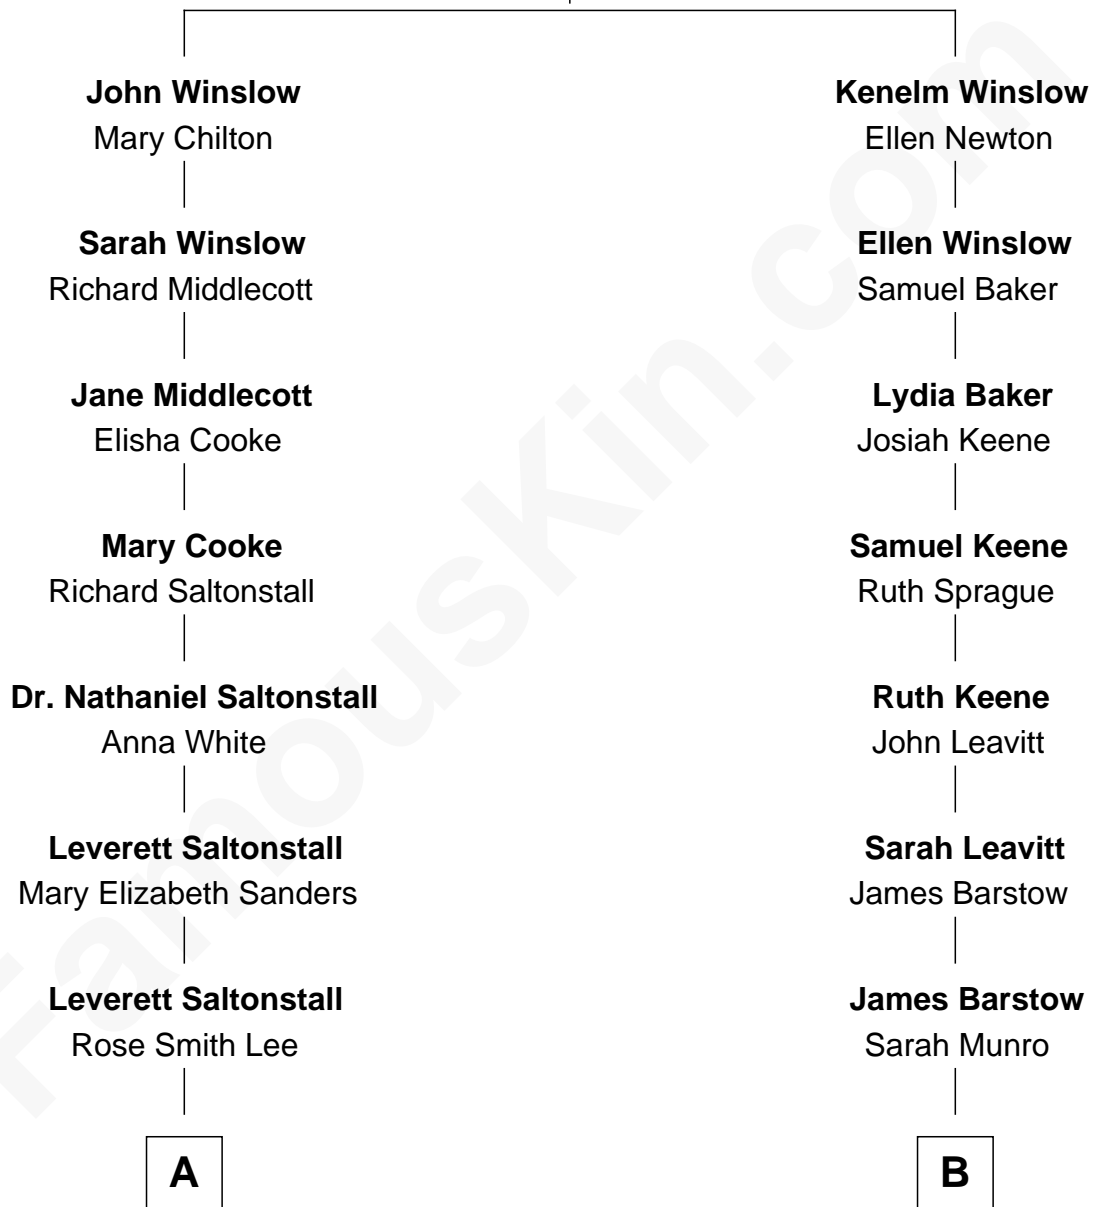

## Relationship Chart of

### Leverett Saltonstall

55th Governor of Massachusetts

8th cousin 3 times removed of

**Anthony Edwards**

TV and Movie Actor

**Edward Winslow**

Magdalen Oliver

**A**

**Richard Middlecott Saltonstall**

Eleanor Brooks

**Leverett Saltonstall**

*55th Governor of Massachusetts*

**B**

**Mary M. M. Barstow**

John Stephen Dennis

**Annie Delano Dennis**