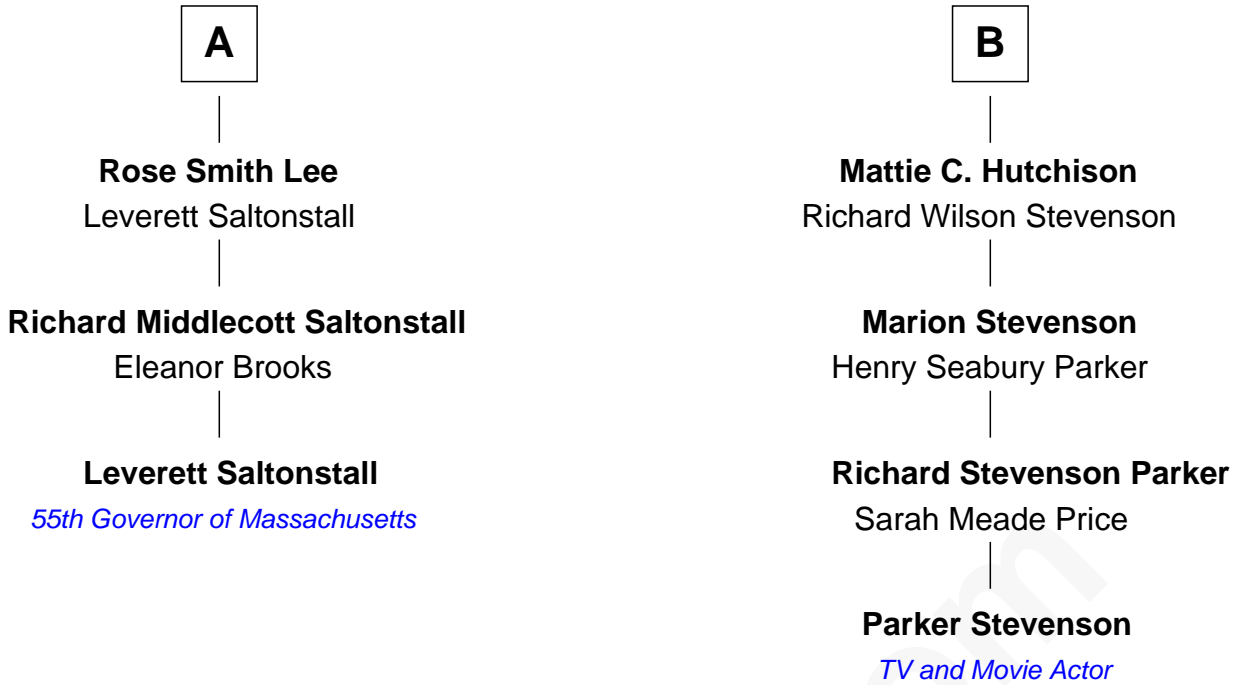

# FamousKin.com Relationship Chart of

**Leverett Saltonstall**

*55th Governor of Massachusetts*

9th cousin 1 time removed of

**Parker Stevenson**

*TV and Movie Actor*

**Richard Norman**

FamousKin.com