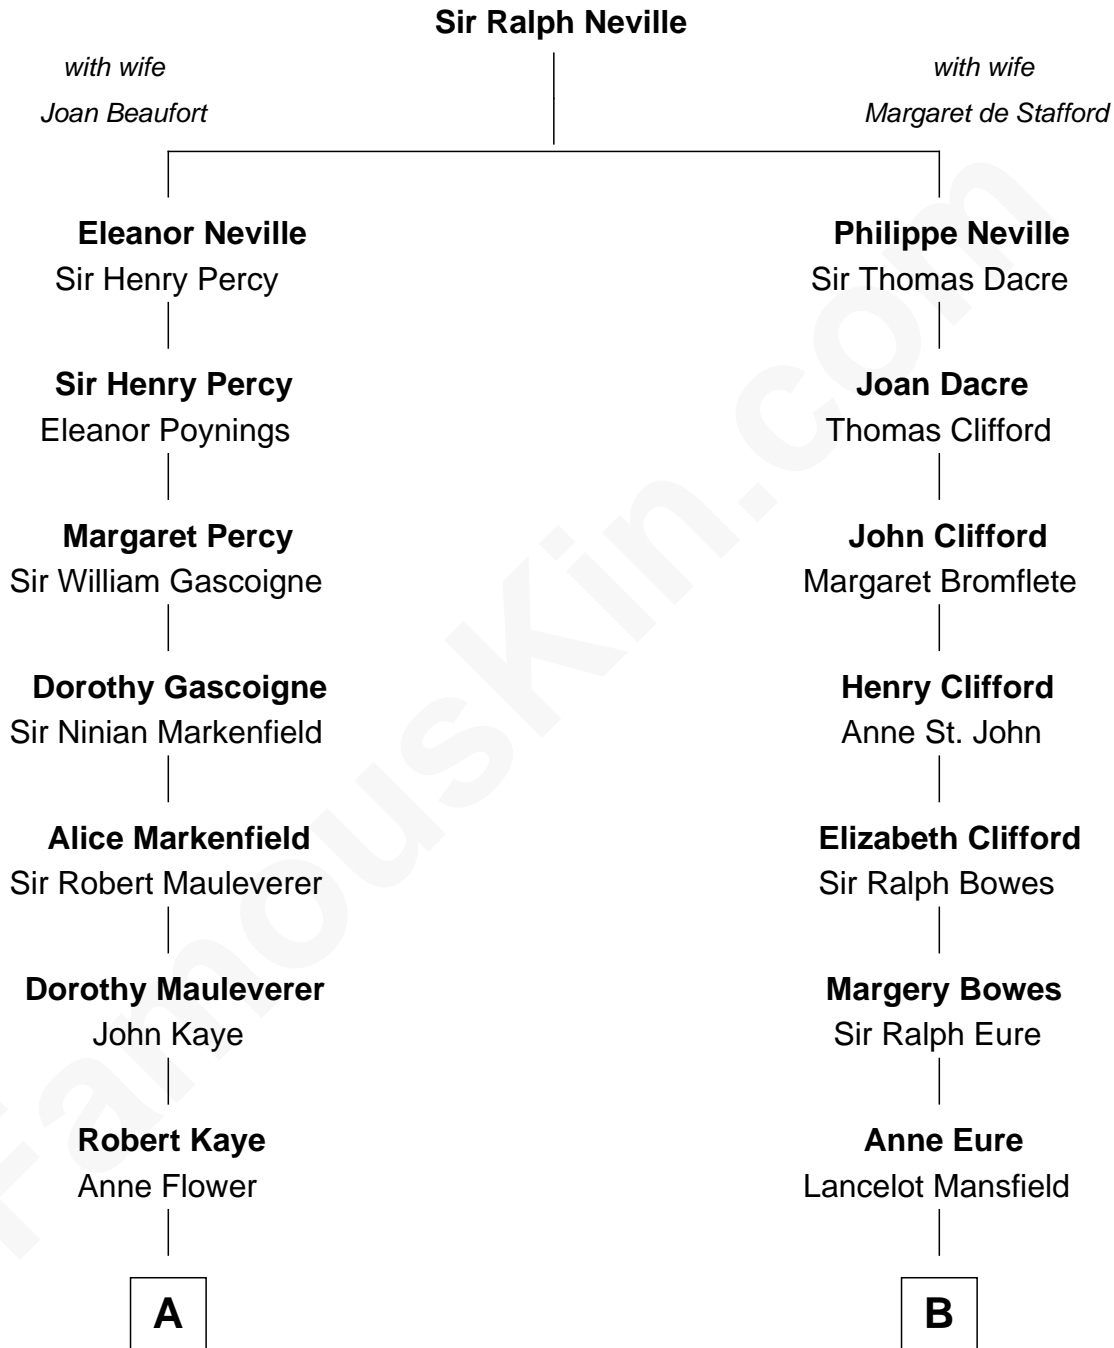

FamousKin.com

Relationship Chart of

Leverett Saltonstall

55th Governor of Massachusetts

16th cousin 3 times removed of

Zach Snyder
Filmmaker

C

Helen Danforth Manley