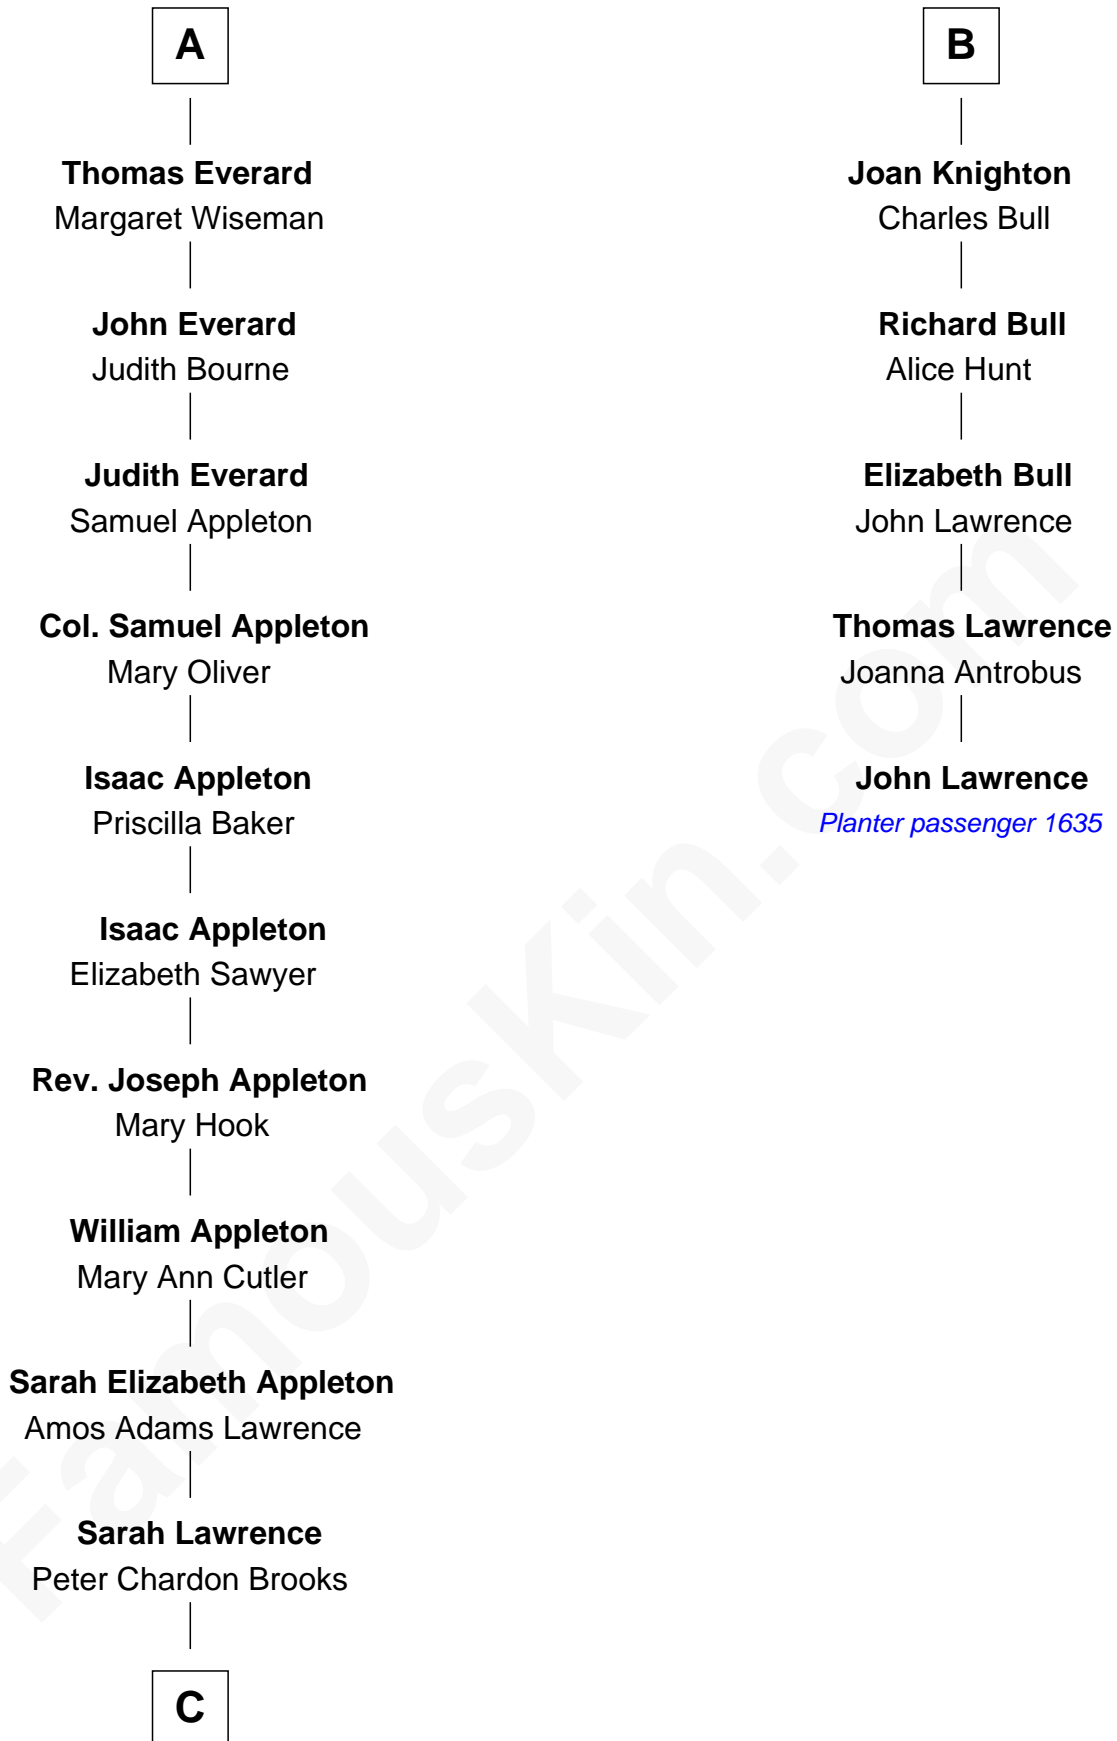

FamousKin.com

Relationship Chart of

Leverett Saltonstall

55th Governor of Massachusetts

11th cousin 7 times removed of

John Lawrence

(c1618 - 1698/9) Planter passenger 1635

C

Eleanor Brooks
Richard Middlecott Saltonstall

Leverett Saltonstall
55th Governor of Massachusetts

FamousKin.com