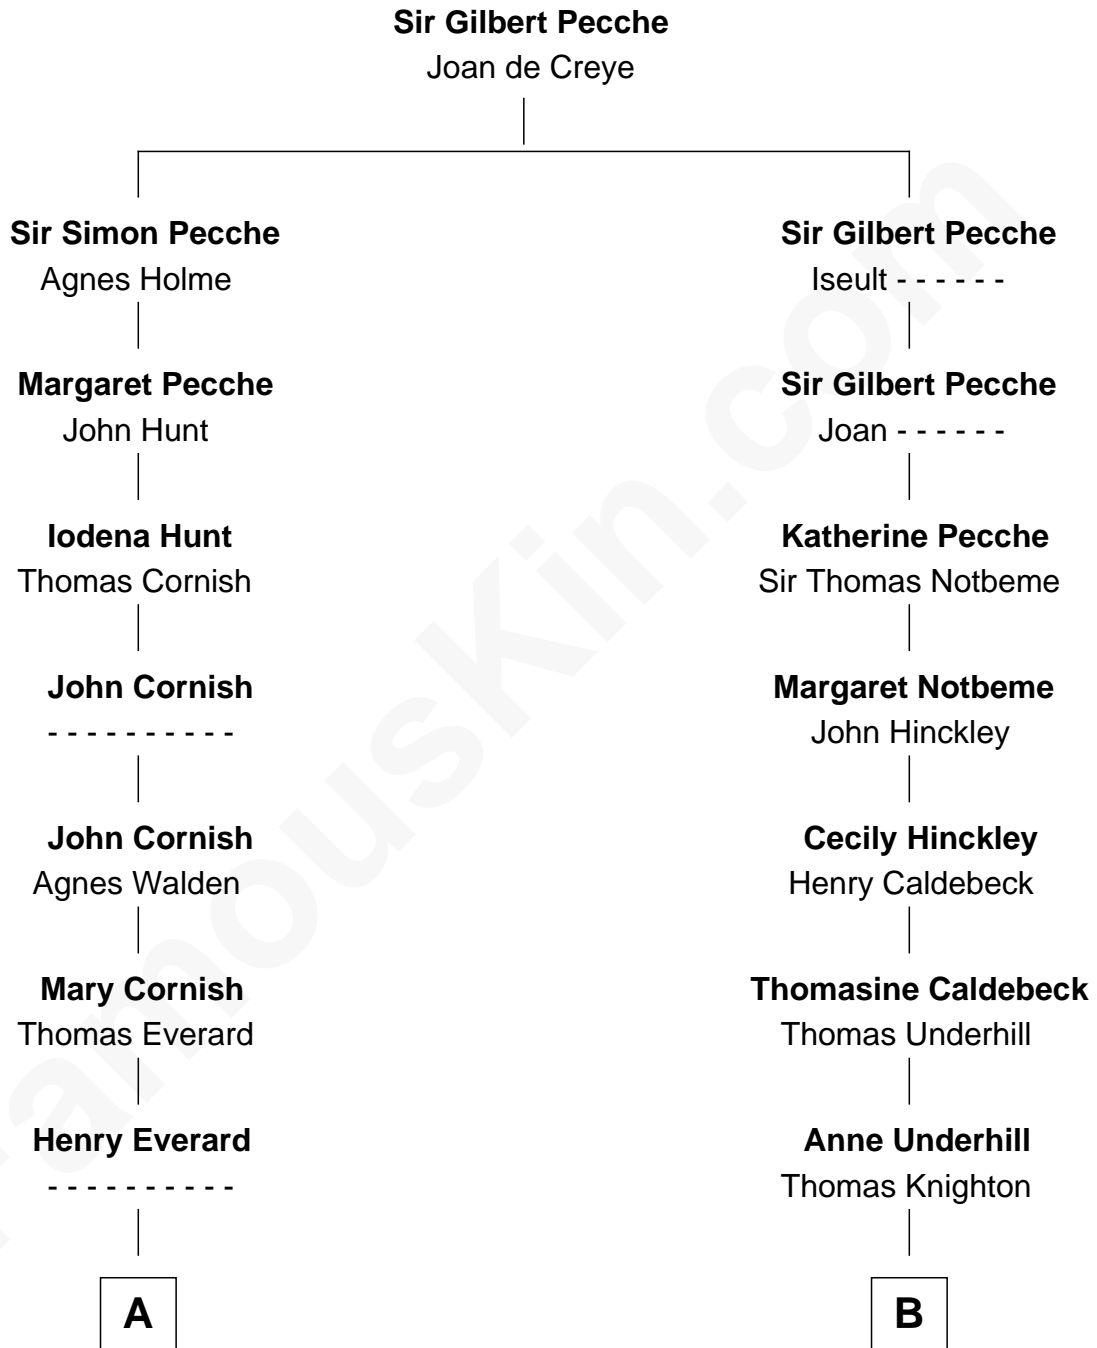

FamousKin.com

Relationship Chart of

Leverett Saltonstall

55th Governor of Massachusetts

11th cousin 7 times removed of

John Lawrence

(c1618 - 1698/9) Planter passenger 1635

C

Eleanor Brooks
Richard Middlecott Saltonstall

Leverett Saltonstall
55th Governor of Massachusetts

FamousKin.com