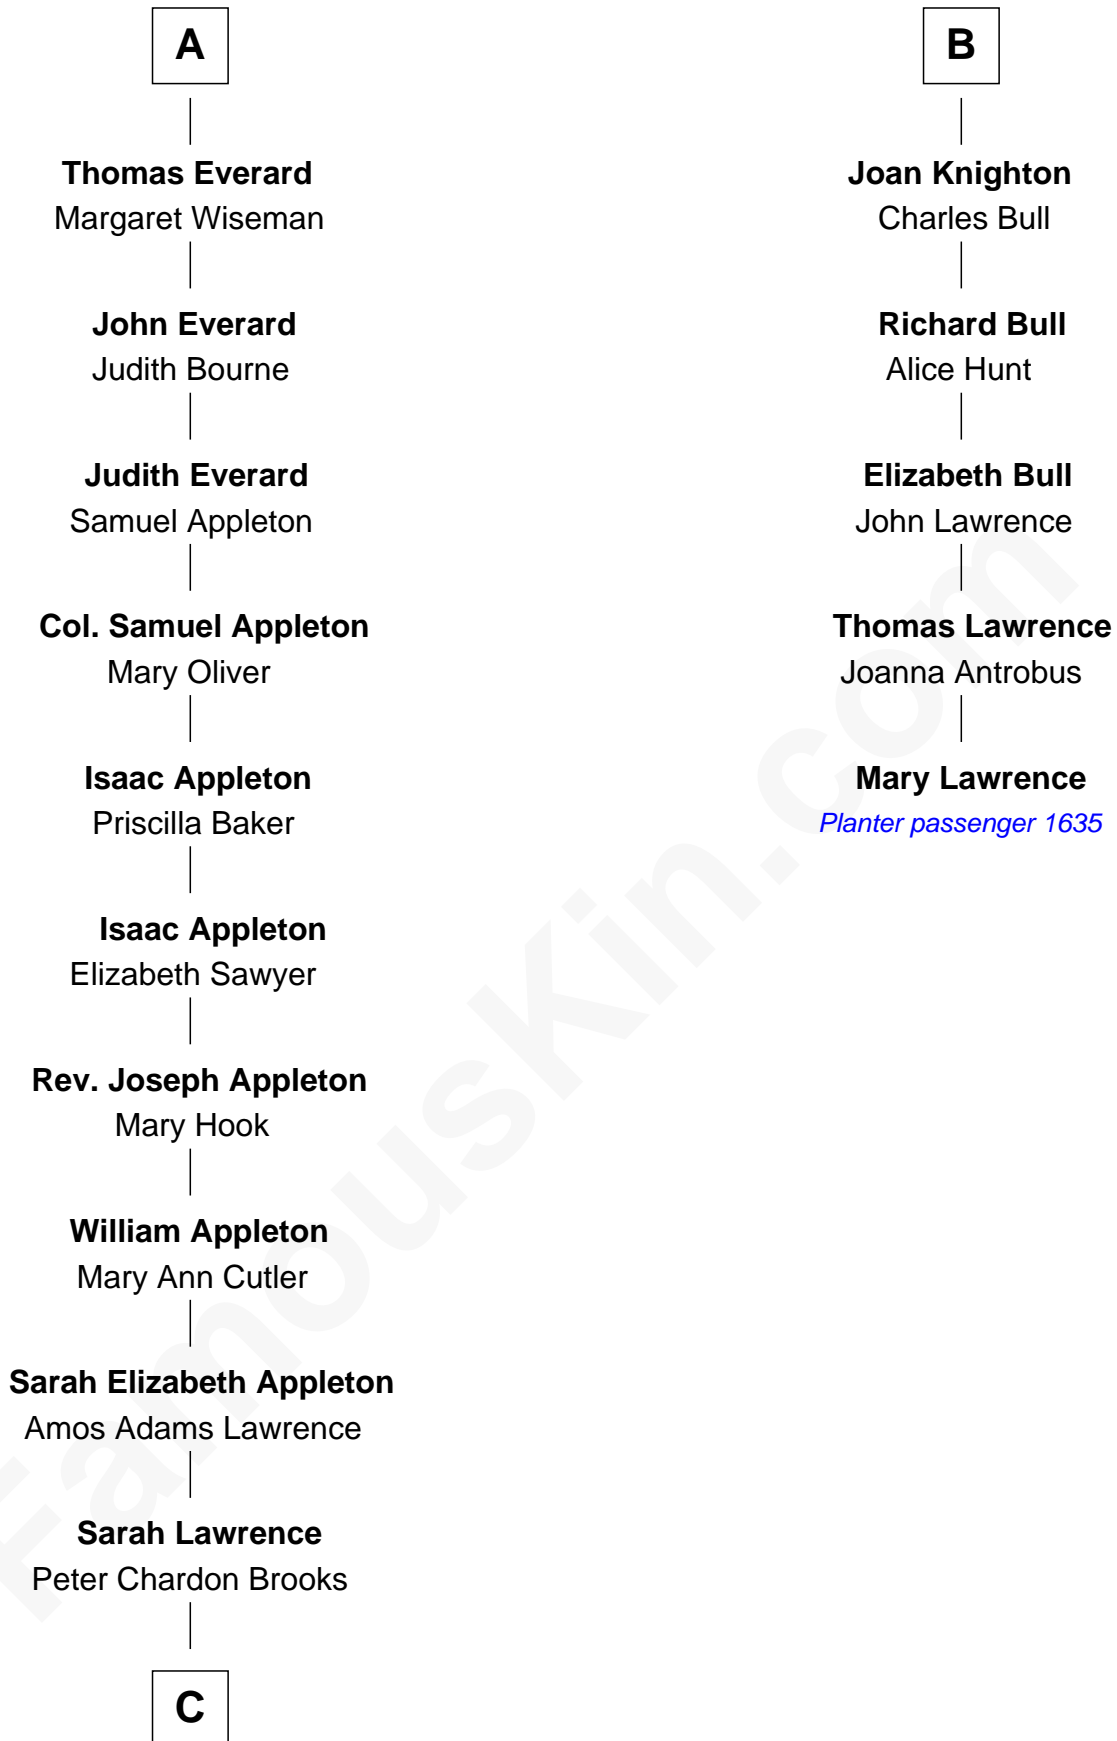

## Relationship Chart of

### Leverett Saltonstall

55th Governor of Massachusetts

11th cousin 7 times removed of

**Mary Lawrence**

(c1625 - 1715) Planter passenger 1635

**Sir Gilbert Pecche**

Joan de Creye

**C**

**Eleanor Brooks**  
Richard Middlecott Saltonstall

**Leverett Saltonstall**  
*55th Governor of Massachusetts*

FamousKin.com