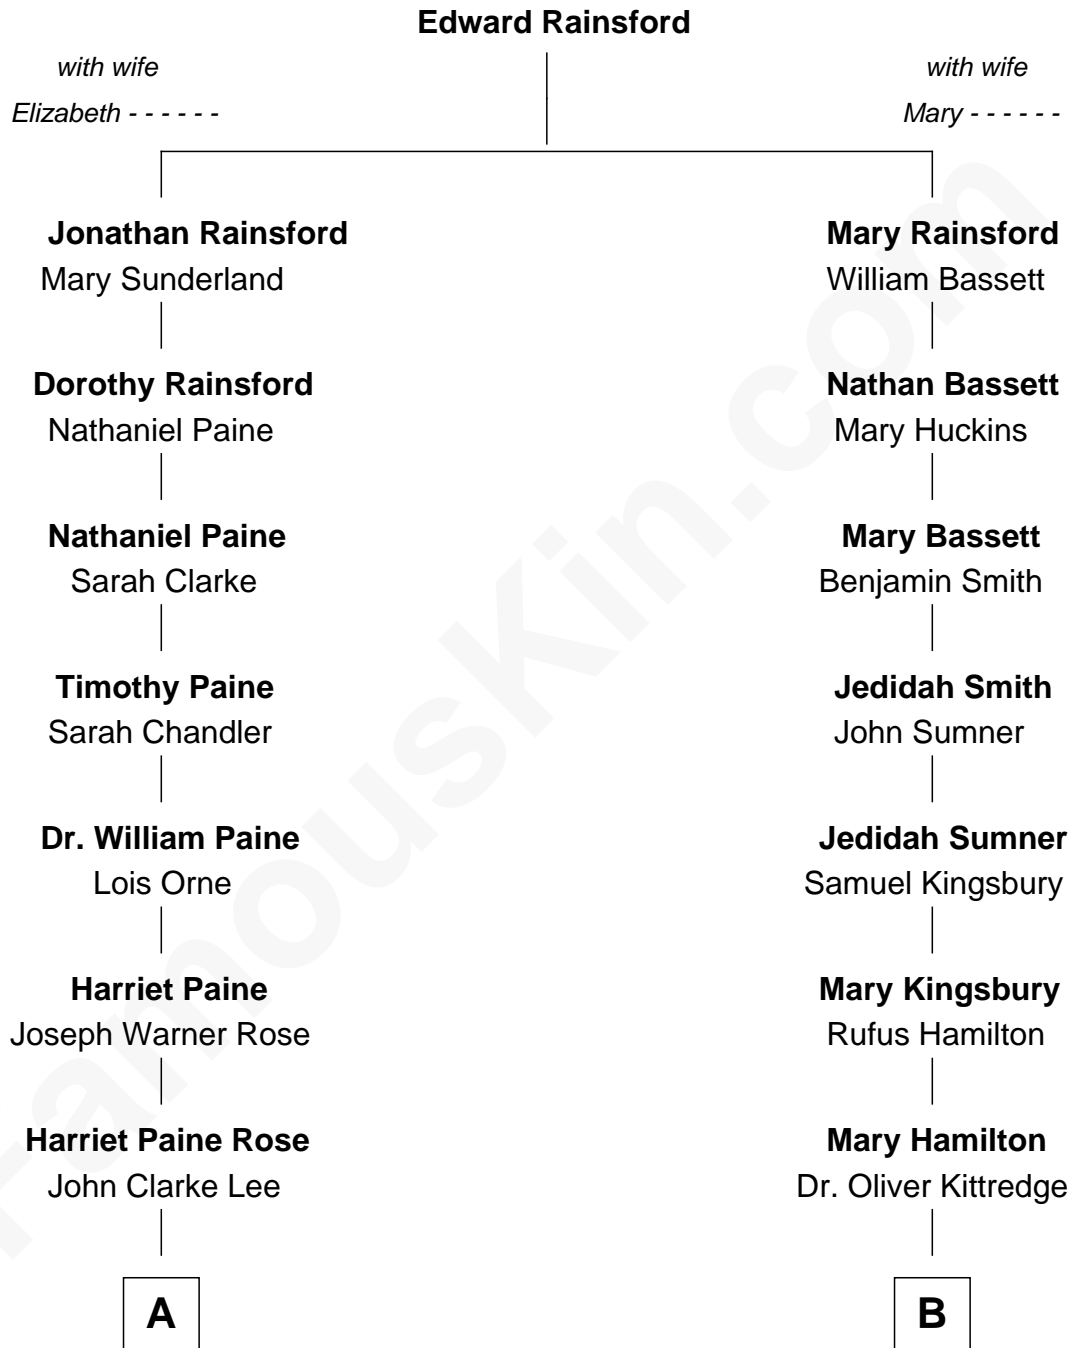

FamousKin.com

Relationship Chart of

Leverett Saltonstall

55th Governor of Massachusetts

9th cousin 1 time removed of

Thomas J. Watson, Jr.
President and CEO of I.B.M.

A

Rose Smith Lee
Leverett Saltonstall

Richard Middlecott Saltonstall
Eleanor Brooks

Leverett Saltonstall
55th Governor of Massachusetts

B

Oliver Kittredge
Julia Ann Estabrook

Arthur Melville Kittredge
Mary Jeannette Broadwell

Mary Jeannette Kittredge
Thomas John Watson