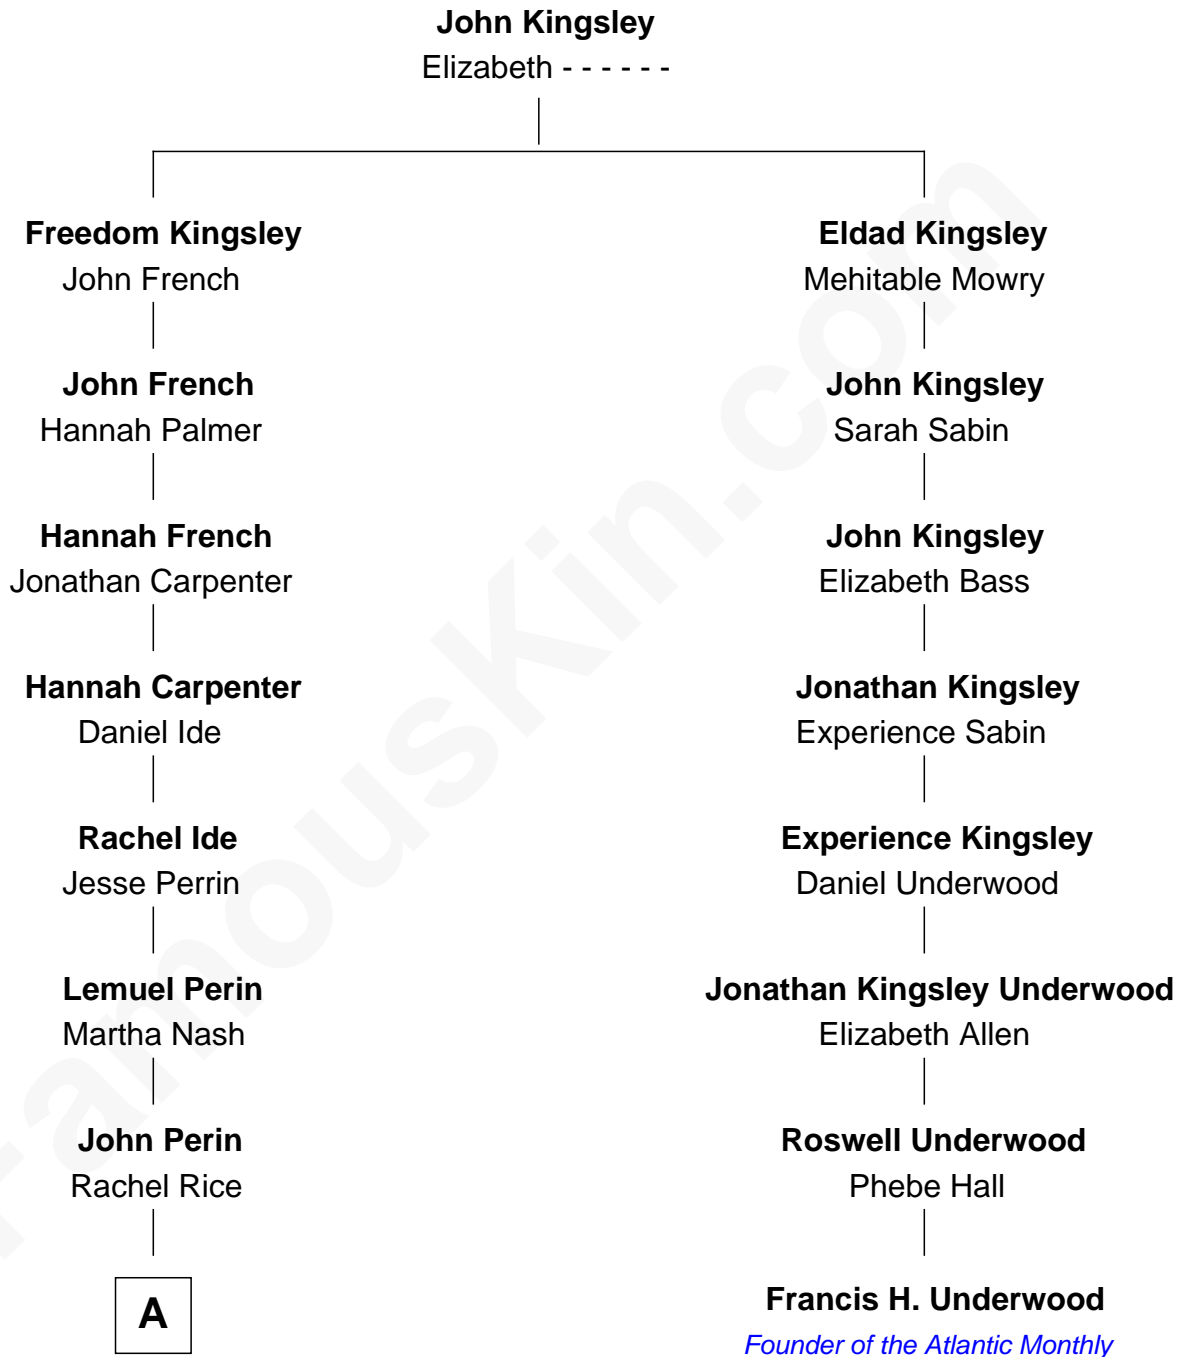

# FamousKin.com Relationship Chart of

**Tim Robbins**

*TV and Movie Actor*

7th cousin 5 times removed of

**Francis H. Underwood**

*Founder of the Atlantic Monthly*

**A**

Julia Perin

Robert Coshow

Rachel Rice Coshow

James Pursell

Martha Alice Pursell

James William Bledsoe

Maynard Tevis Bledsoe

Thelma Cecilia Matthews

Mary Cecelia Bledsoe