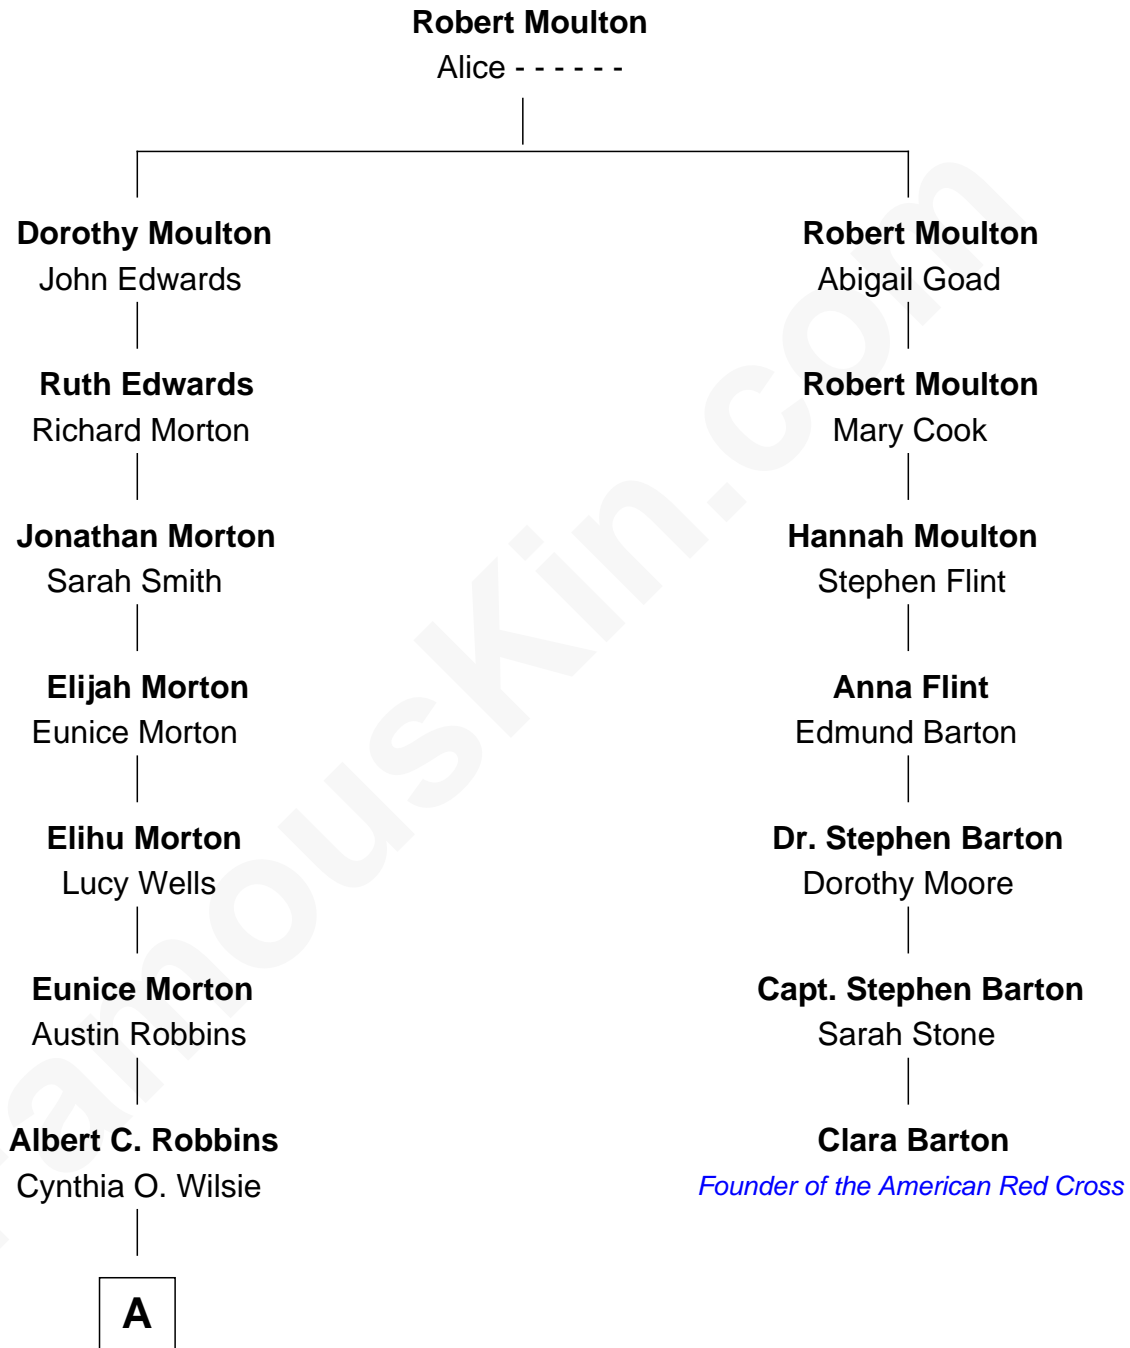

FamousKin.com Relationship Chart of

Tim Robbins

TV and Movie Actor

6th cousin 4 times removed of

Clara Barton

Founder of the American Red Cross

A

—
Walter A. Robbins

Mary Judith Taylor

—
Richard Leewilsie Robbins

Agnes Josephine Hughes

—
Gilbert Lee Robbins

Mary Cecelia Bledsoe

—
Tim Robbins

TV and Movie Actor

FamousKin.com