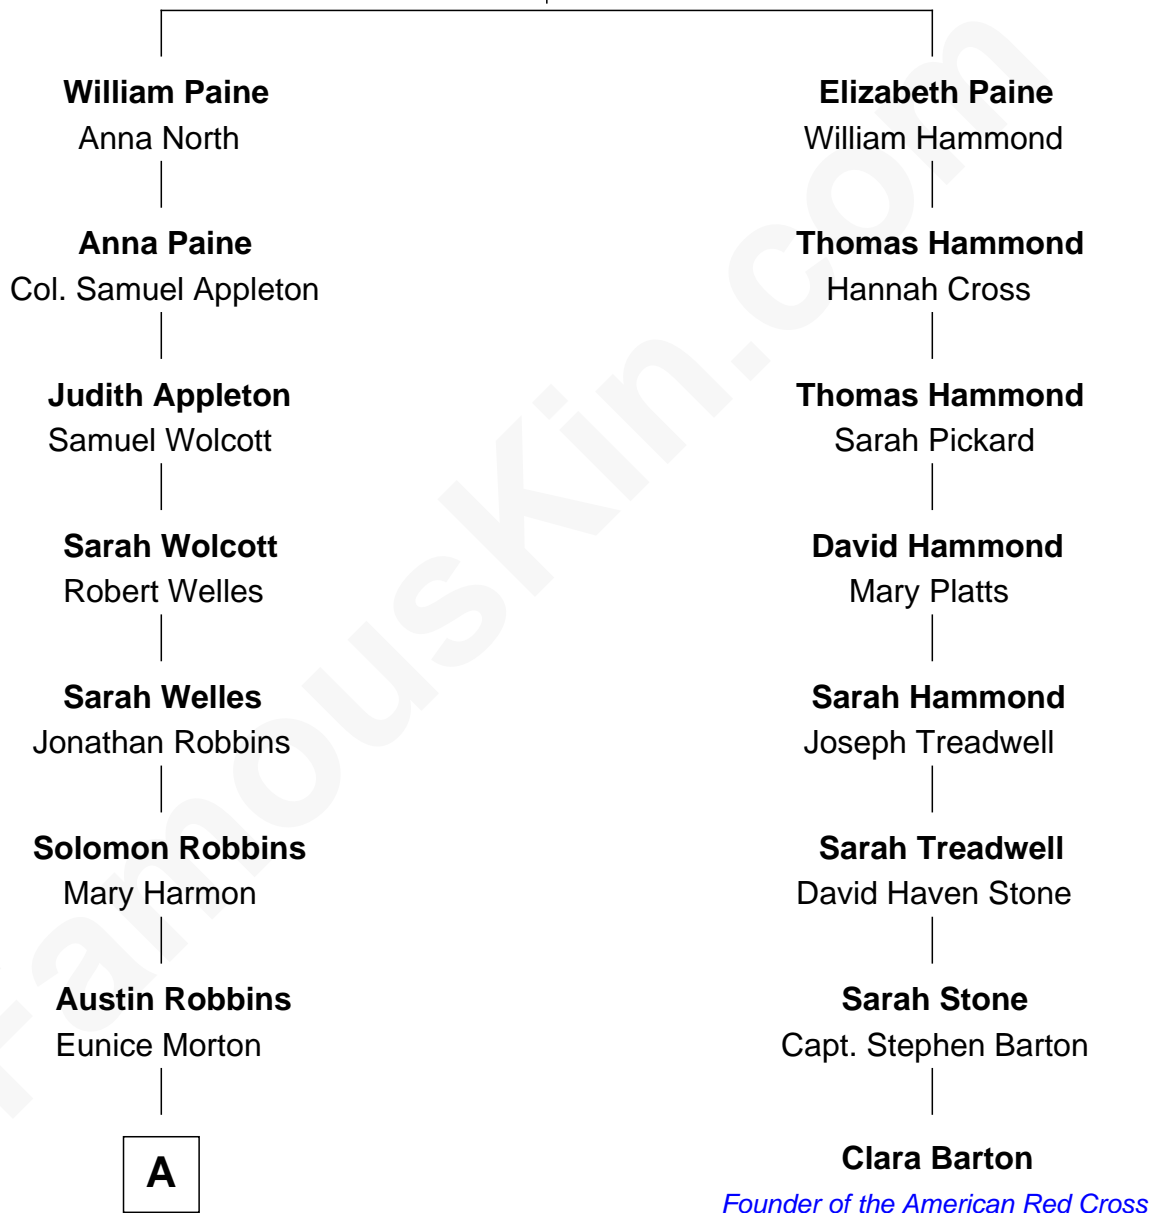

FamousKin.com

Relationship Chart of

Tim Robbins

TV and Movie Actor

7th cousin 4 times removed of

Clara Barton

Founder of the American Red Cross

William Paine

Agnes Neves

A

—
Albert C. Robbins

Cynthia O. Wilsie

—
Walter A. Robbins

Mary Judith Taylor

—
Richard Leewilsie Robbins

Agnes Josephine Hughes