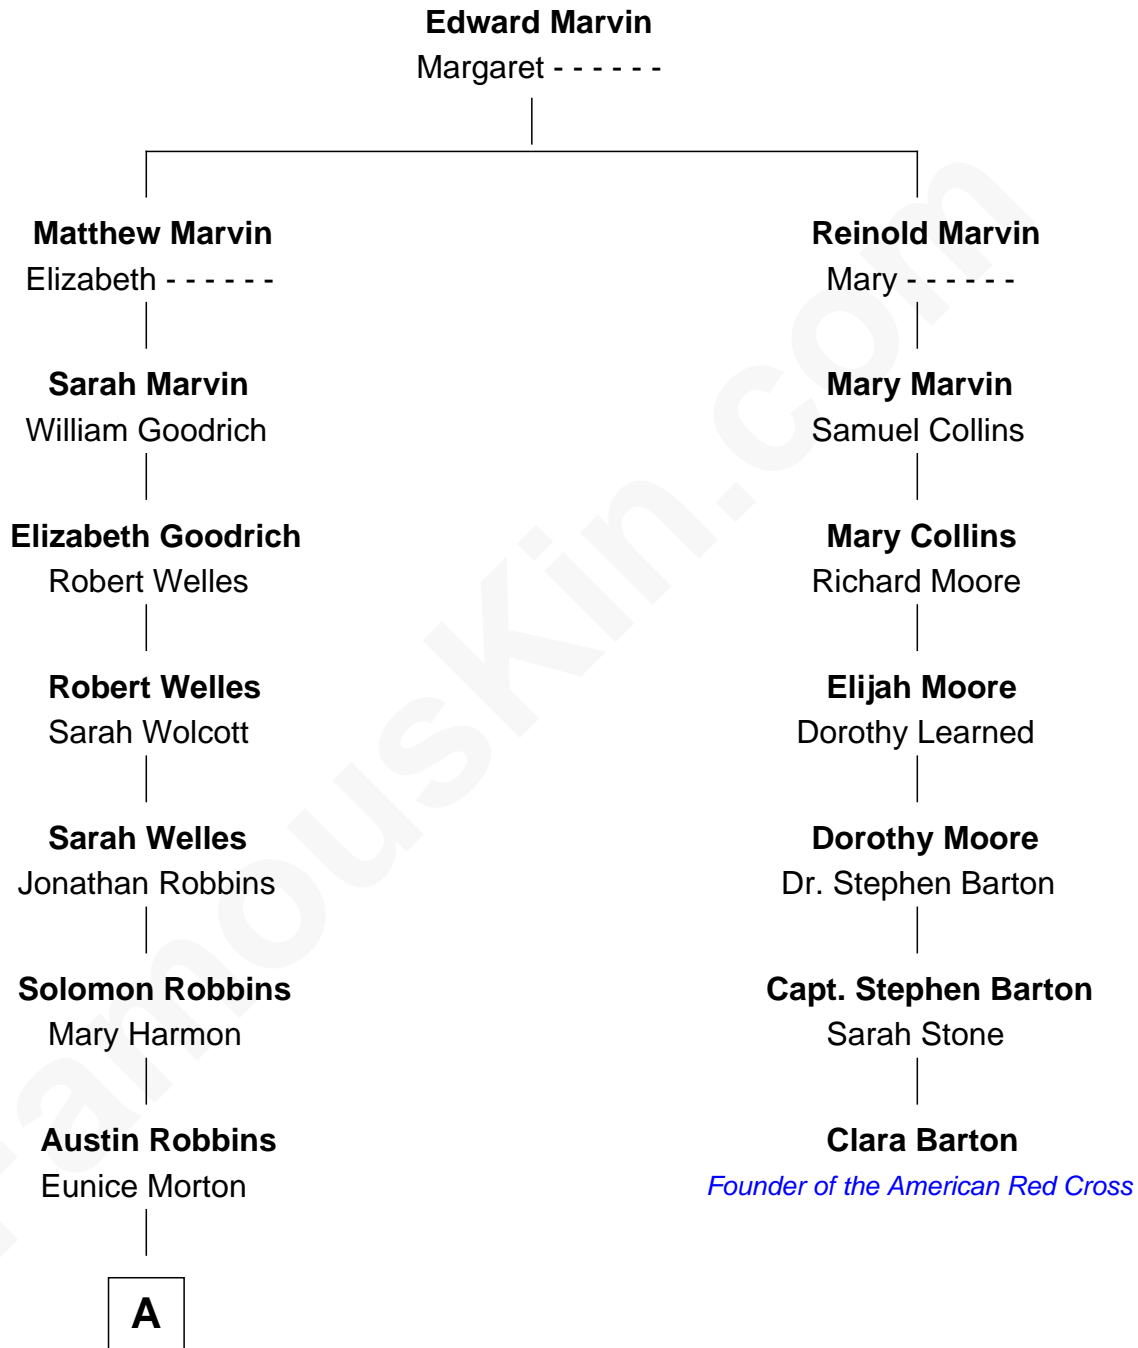

# FamousKin.com Relationship Chart of

**Tim Robbins**

*TV and Movie Actor*

6th cousin 5 times removed of

**Clara Barton**

*Founder of the American Red Cross*

**A**

—  
**Albert C. Robbins**

Cynthia O. Wilsie

—  
**Walter A. Robbins**

Mary Judith Taylor

—  
**Richard Leewilsie Robbins**

Agnes Josephine Hughes

—  
**Gilbert Lee Robbins**

Mary Cecelia Bledsoe

—  
**Tim Robbins**