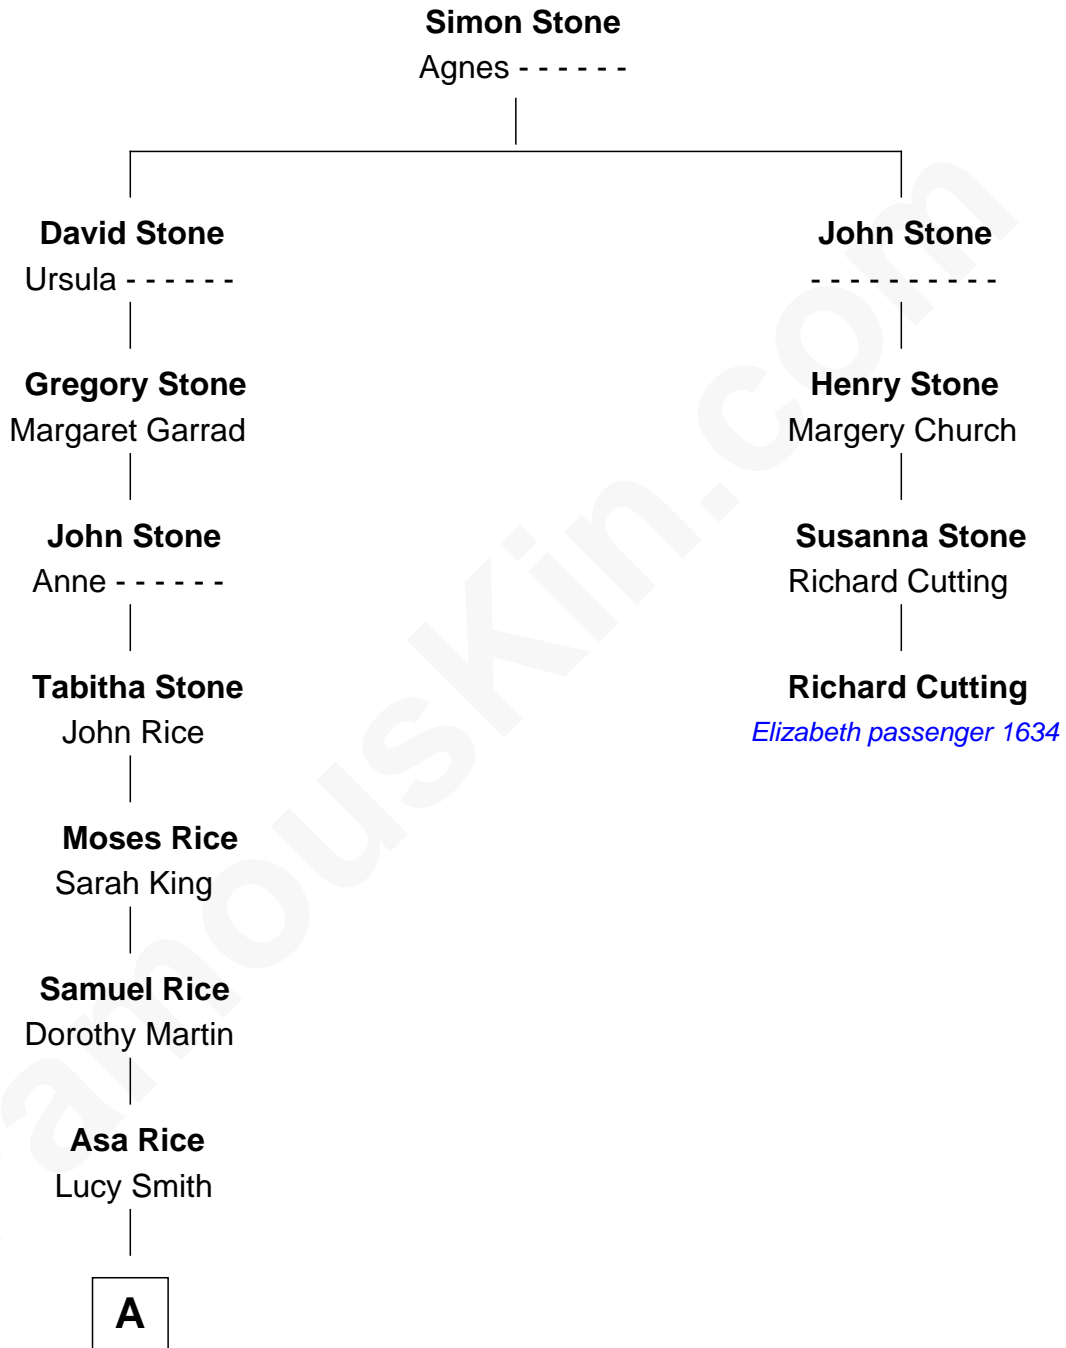

FamousKin.com Relationship Chart of

Tim Robbins

TV and Movie Actor

3rd cousin 10 times removed of

Richard Cutting

(c1621/2 - 1695/6) Elizabeth passenger 1634

A

—
Rachel Rice

John Perin

—
Julia Perin

Robert Coshow

—
Rachel Rice Coshow

James Pursell

—
Martha Alice Pursell

James William Bledsoe

—
Maynard Tevis Bledsoe