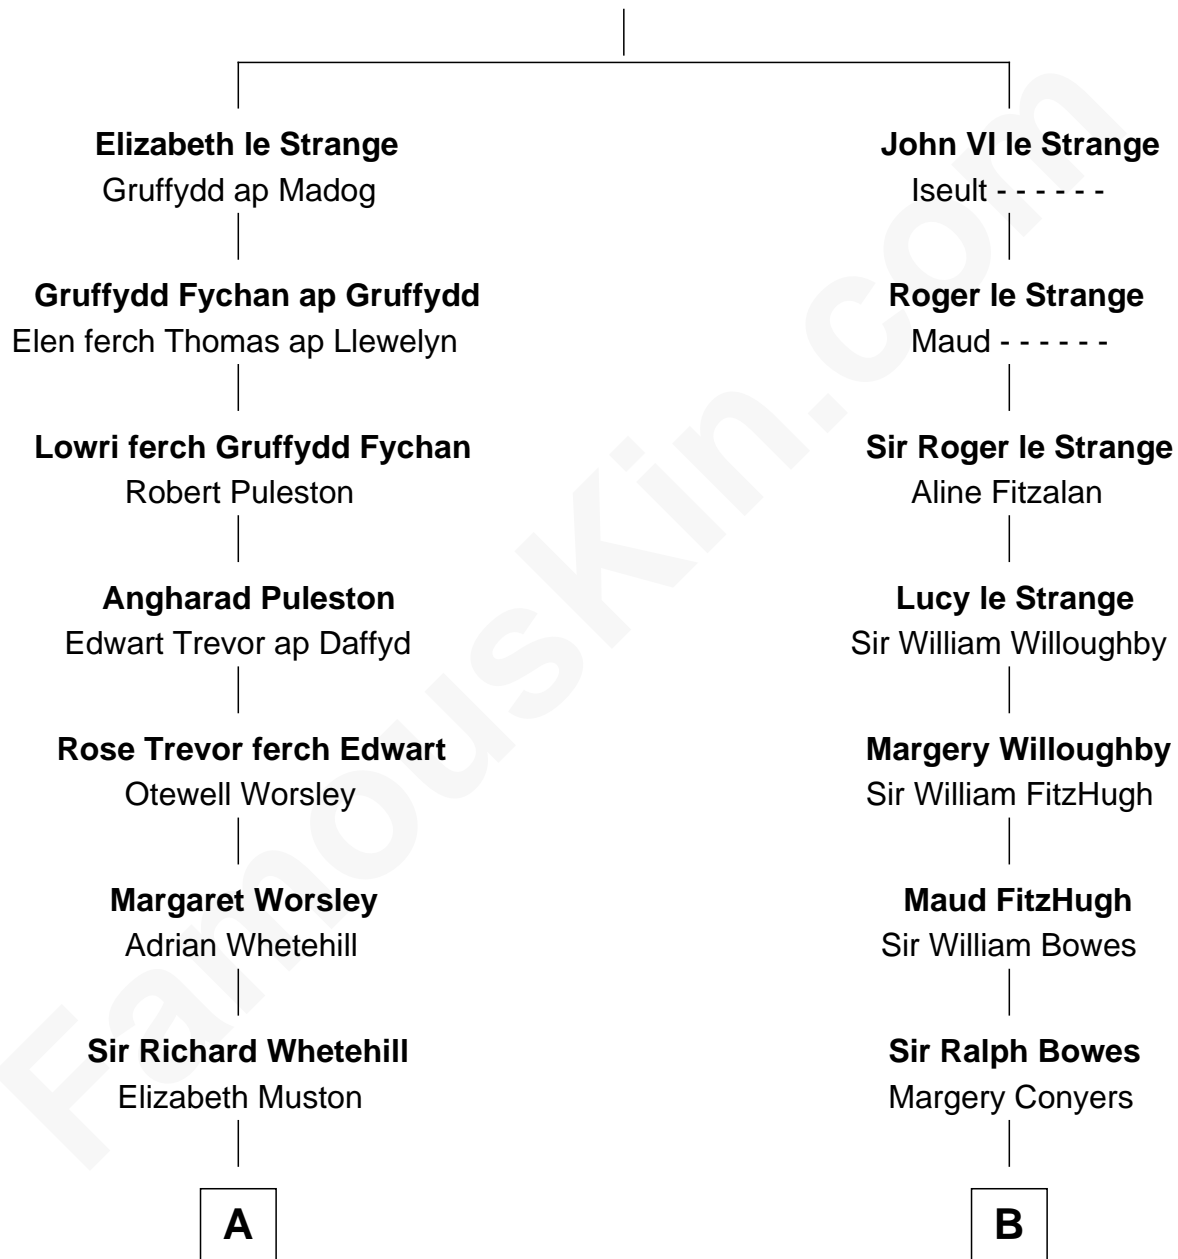

FamousKin.com Relationship Chart of

Tim Robbins

TV and Movie Actor

19th cousin 1 time removed of

William Howard Taft

27th U.S. President

John V le Strange

Maud de Walton

C

Walter A. Robbins

Mary Judith Taylor

Richard Leewilsie Robbins

Agnes Josephine Hughes

Gilbert Lee Robbins

Mary Cecelia Bledsoe

Tim Robbins

TV and Movie Actor

D

Peter Rawson Taft

Sylvia Howard

Alphonso Taft

Louisa Maria Torrey

William Howard Taft

27th U.S. President