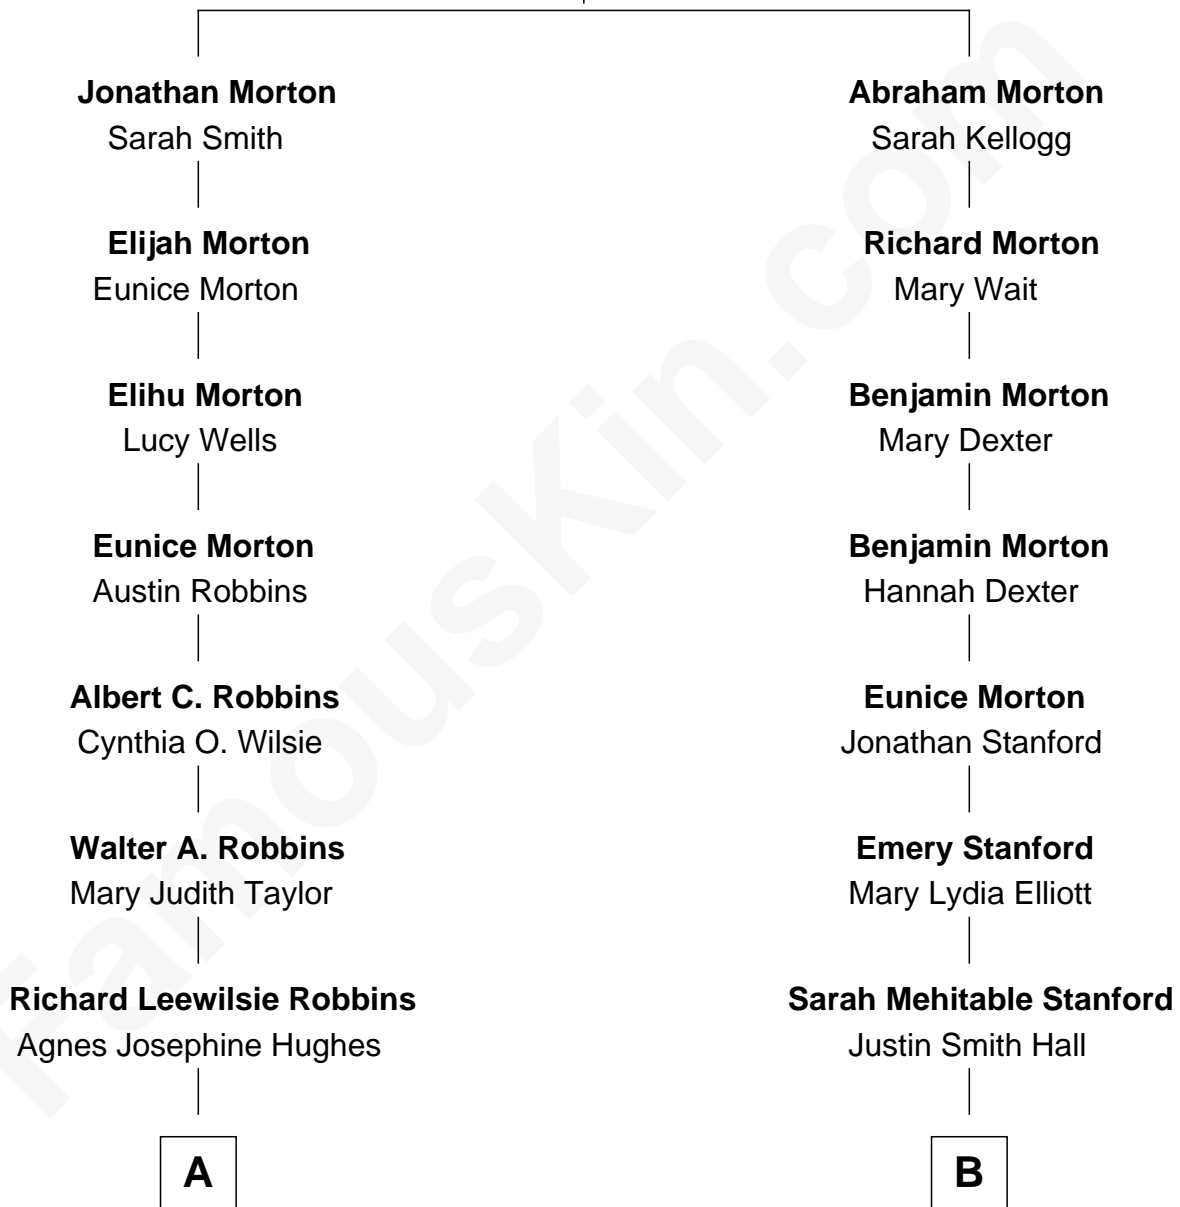

FamousKin.com Relationship Chart of

Tim Robbins

TV and Movie Actor

8th cousin 1 time removed of

Raquel Welch

Movie Actress

Richard Morton

Ruth Edwards

A

Gilbert Lee Robbins
Mary Cecelia Bledsoe

Tim Robbins
TV and Movie Actor

B

Emery Stanford Hall
Clara Louise Adams

Josephine Sarah Hall
Armando Carlos Tejada

Raquel Welch
aka Raquel Welch

FamousKin.com