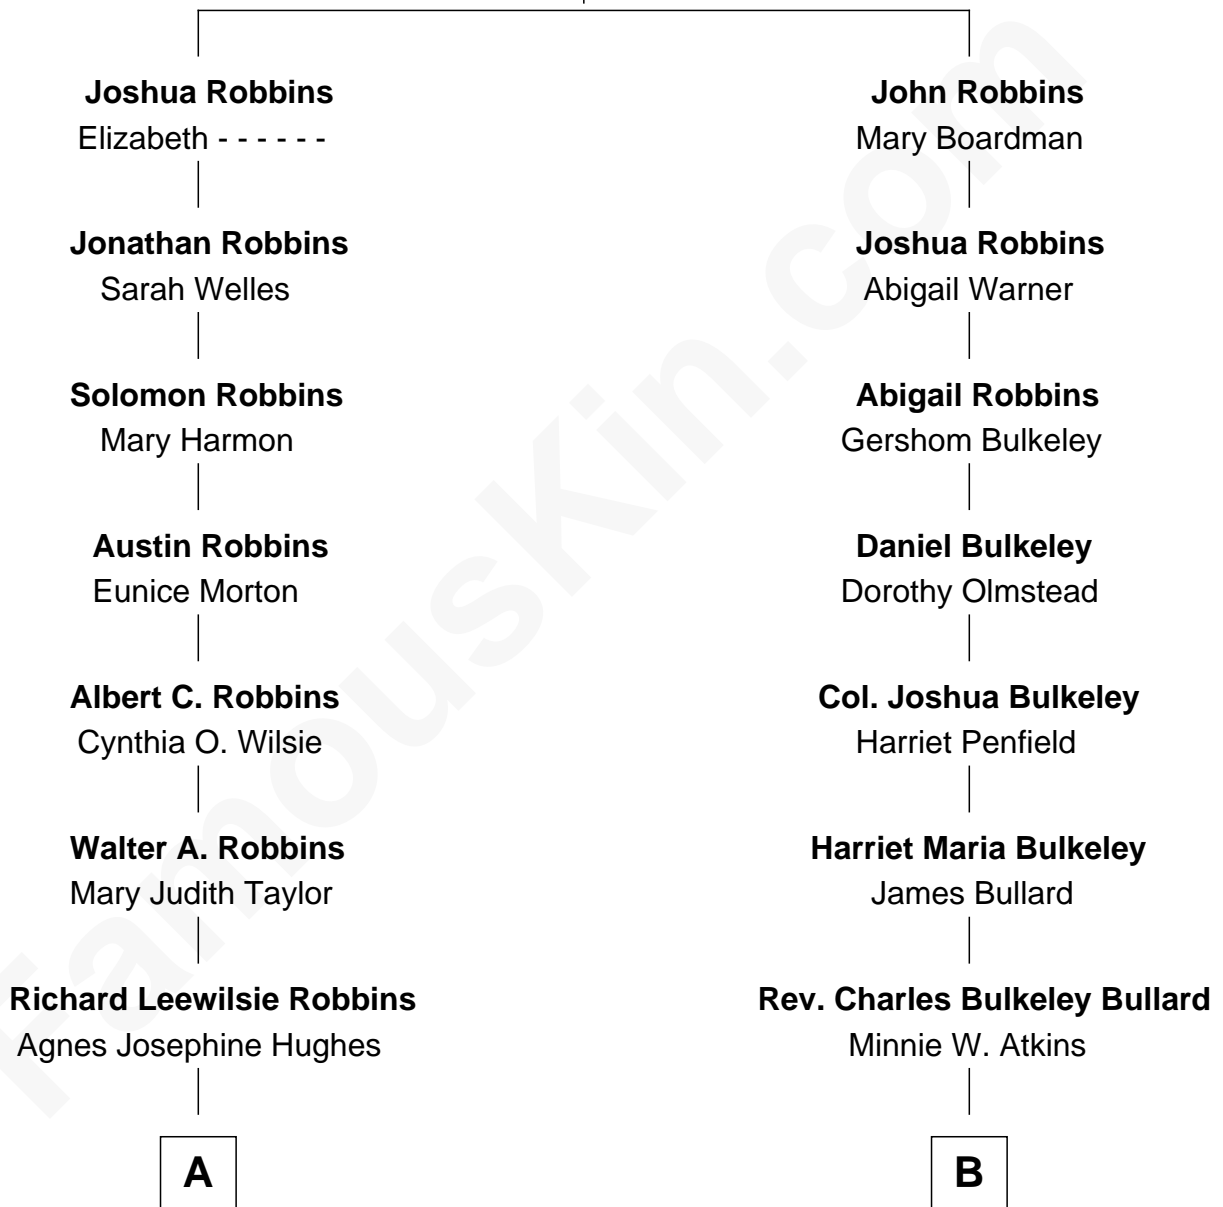

FamousKin.com Relationship Chart of

Tim Robbins

TV and Movie Actor

8th cousin 2 times removed of

Michael Bennet

U.S. Senator from Colorado

John Robbins

Mary Welles