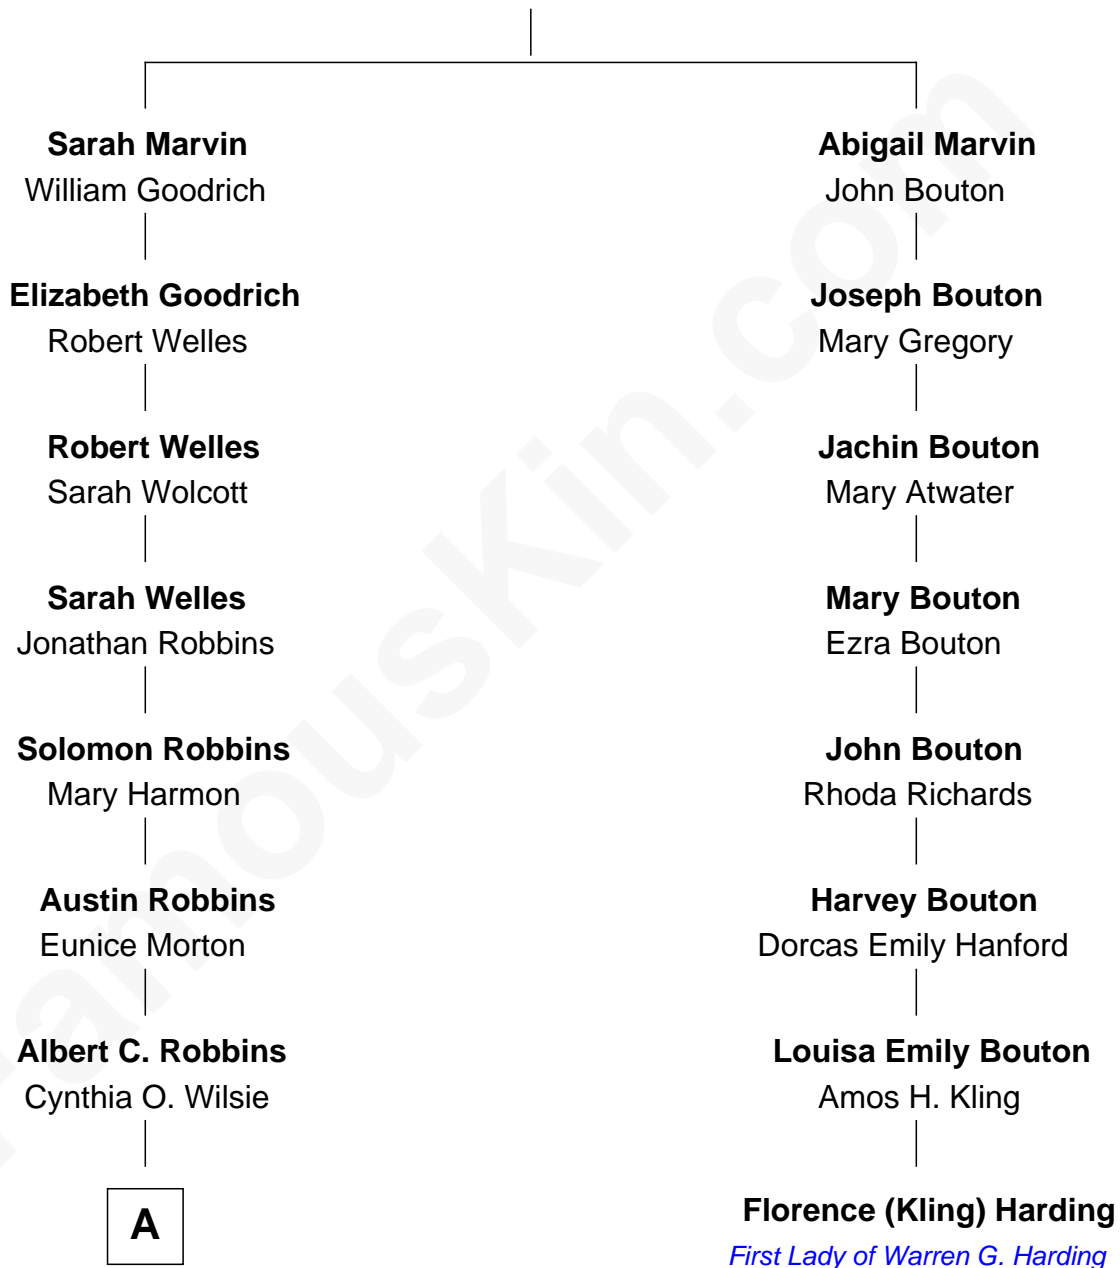

# FamousKin.com Relationship Chart of

**Tim Robbins**

*TV and Movie Actor*

7th cousin 3 times removed of

**Florence (Kling) Harding**

*First Lady of President Warren G. Harding*

**Matthew Marvin**

Elizabeth - - - - -

**A**

—  
**Walter A. Robbins**

Mary Judith Taylor

—  
**Richard Leewilsie Robbins**

Agnes Josephine Hughes

—  
**Gilbert Lee Robbins**

Mary Cecelia Bledsoe

—  
**Tim Robbins**