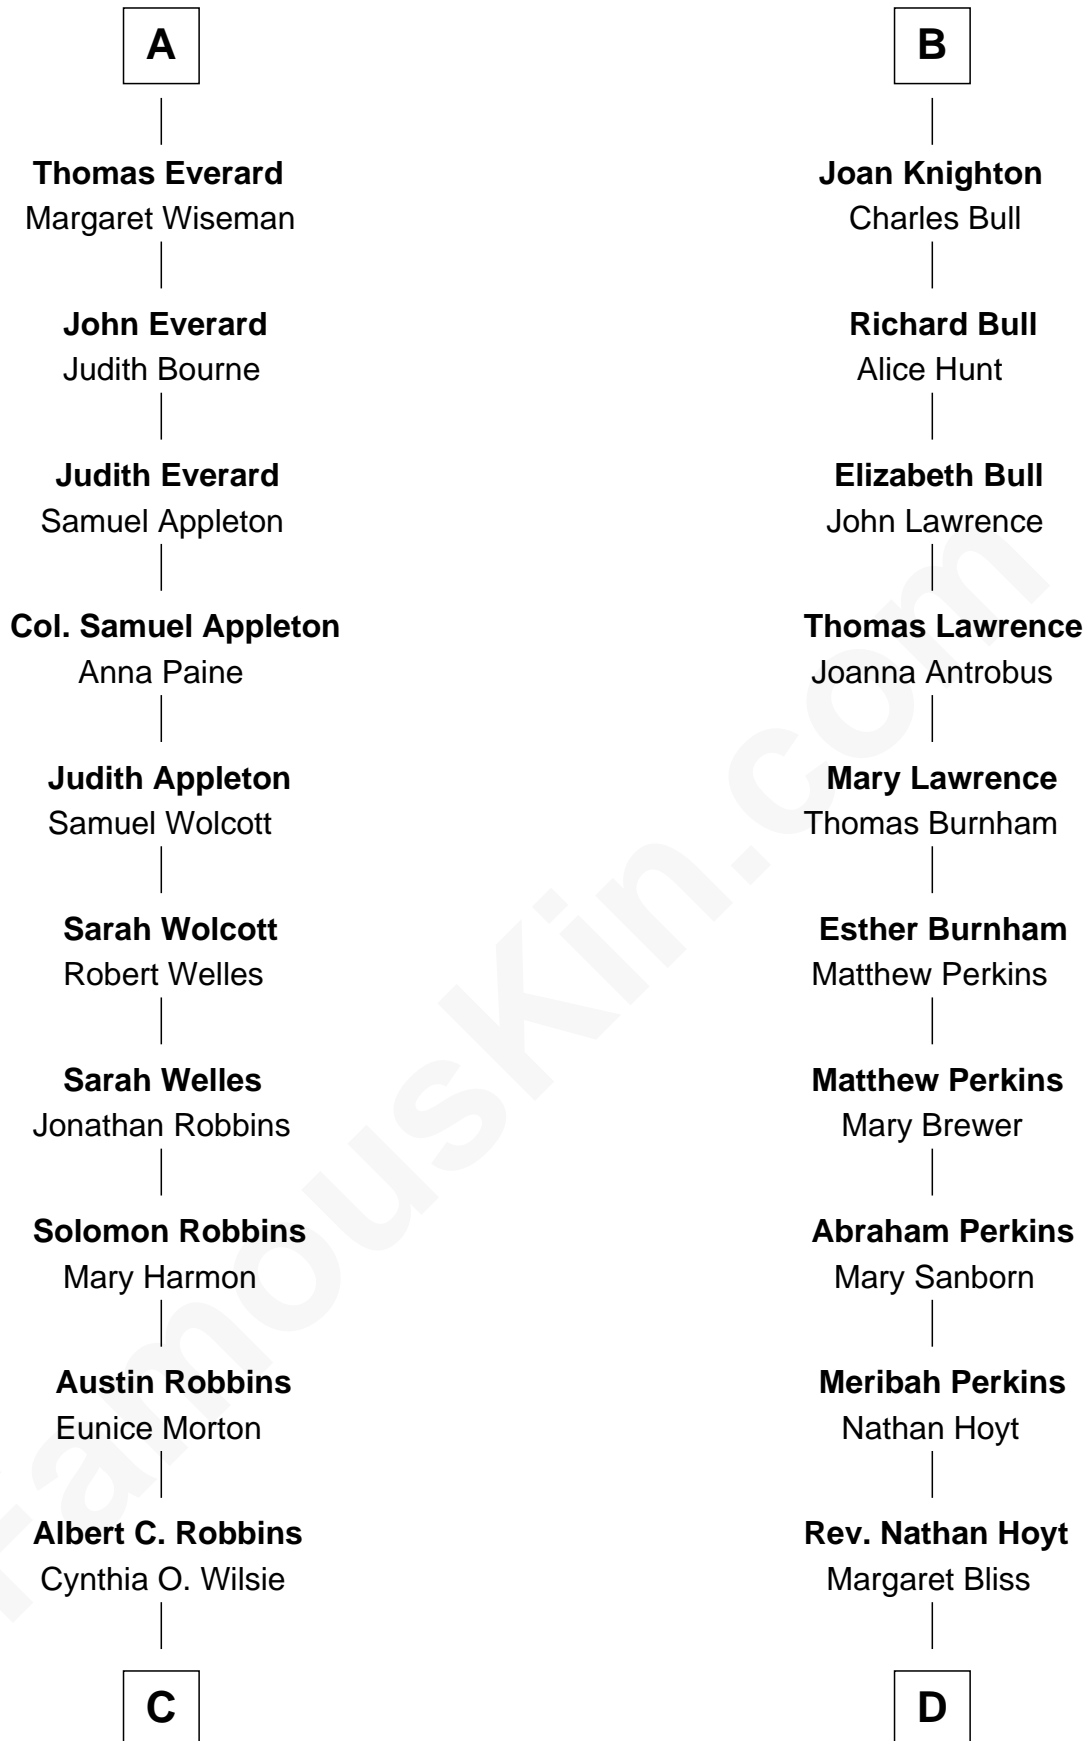

FamousKin.com Relationship Chart of

Tim Robbins

TV and Movie Actor

18th cousin 2 times removed of

Ellen Louise (Axson) Wilson

First Lady of President Woodrow Wilson

Sir Gilbert Pecche

Joan de Creye

C

Walter A. Robbins

Mary Judith Taylor

Richard Leewilsie Robbins

Agnes Josephine Hughes

Gilbert Lee Robbins

Mary Cecelia Bledsoe

Tim Robbins