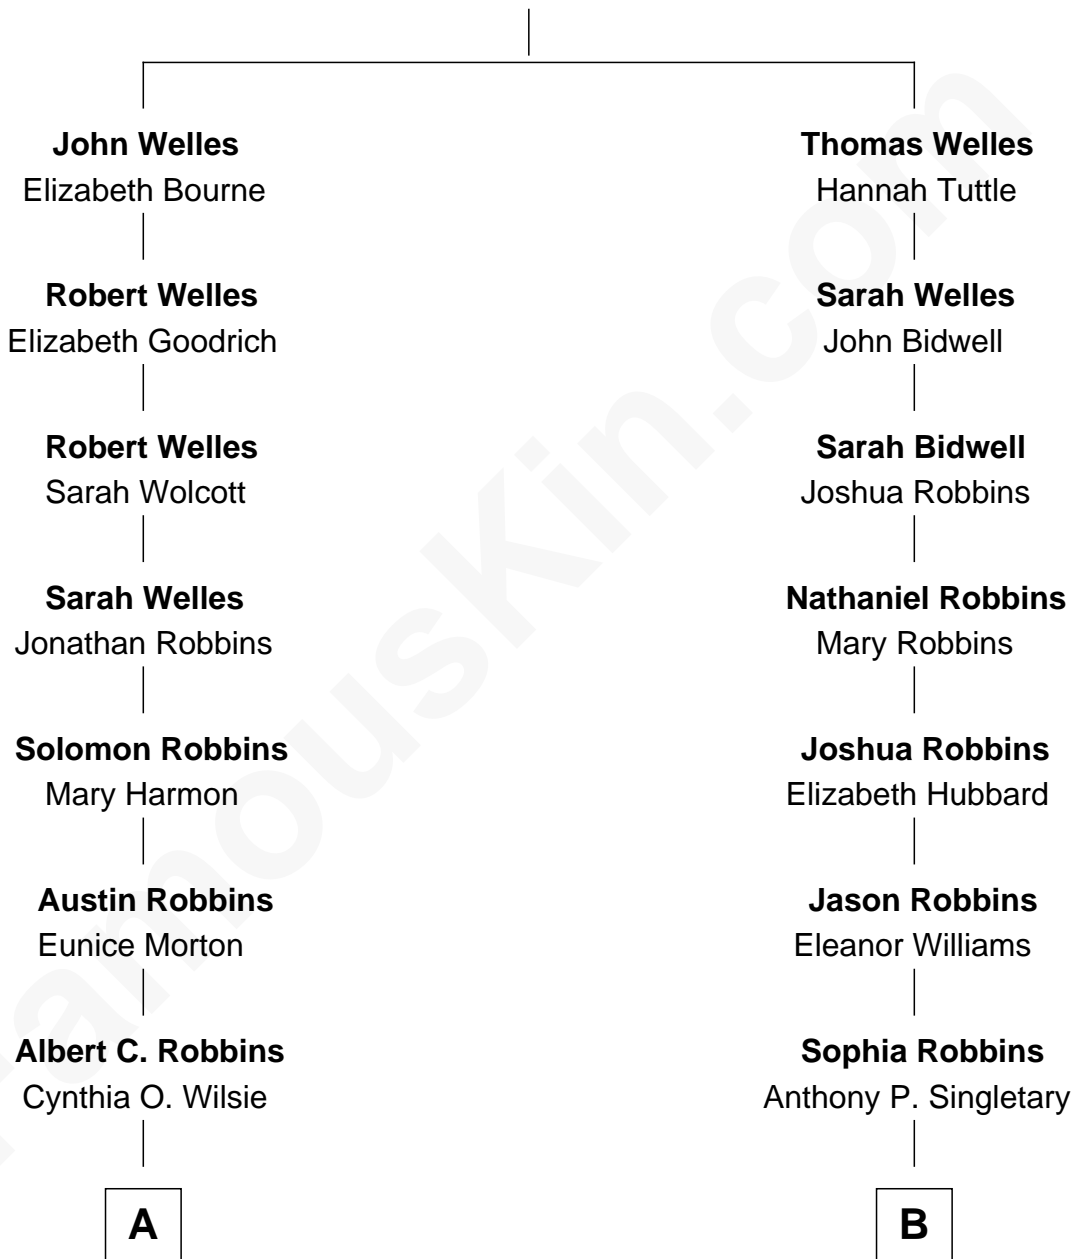

FamousKin.com Relationship Chart of

Tim Robbins

TV and Movie Actor

10th cousin 1 time removed of

John Hinckley, Jr.

Shot President Ronald Reagan

Thomas Welles

Alice Tomes

A

Walter A. Robbins

Mary Judith Taylor

Richard Leewilsie Robbins

Agnes Josephine Hughes

Gilbert Lee Robbins

Mary Cecelia Bledsoe

Tim Robbins