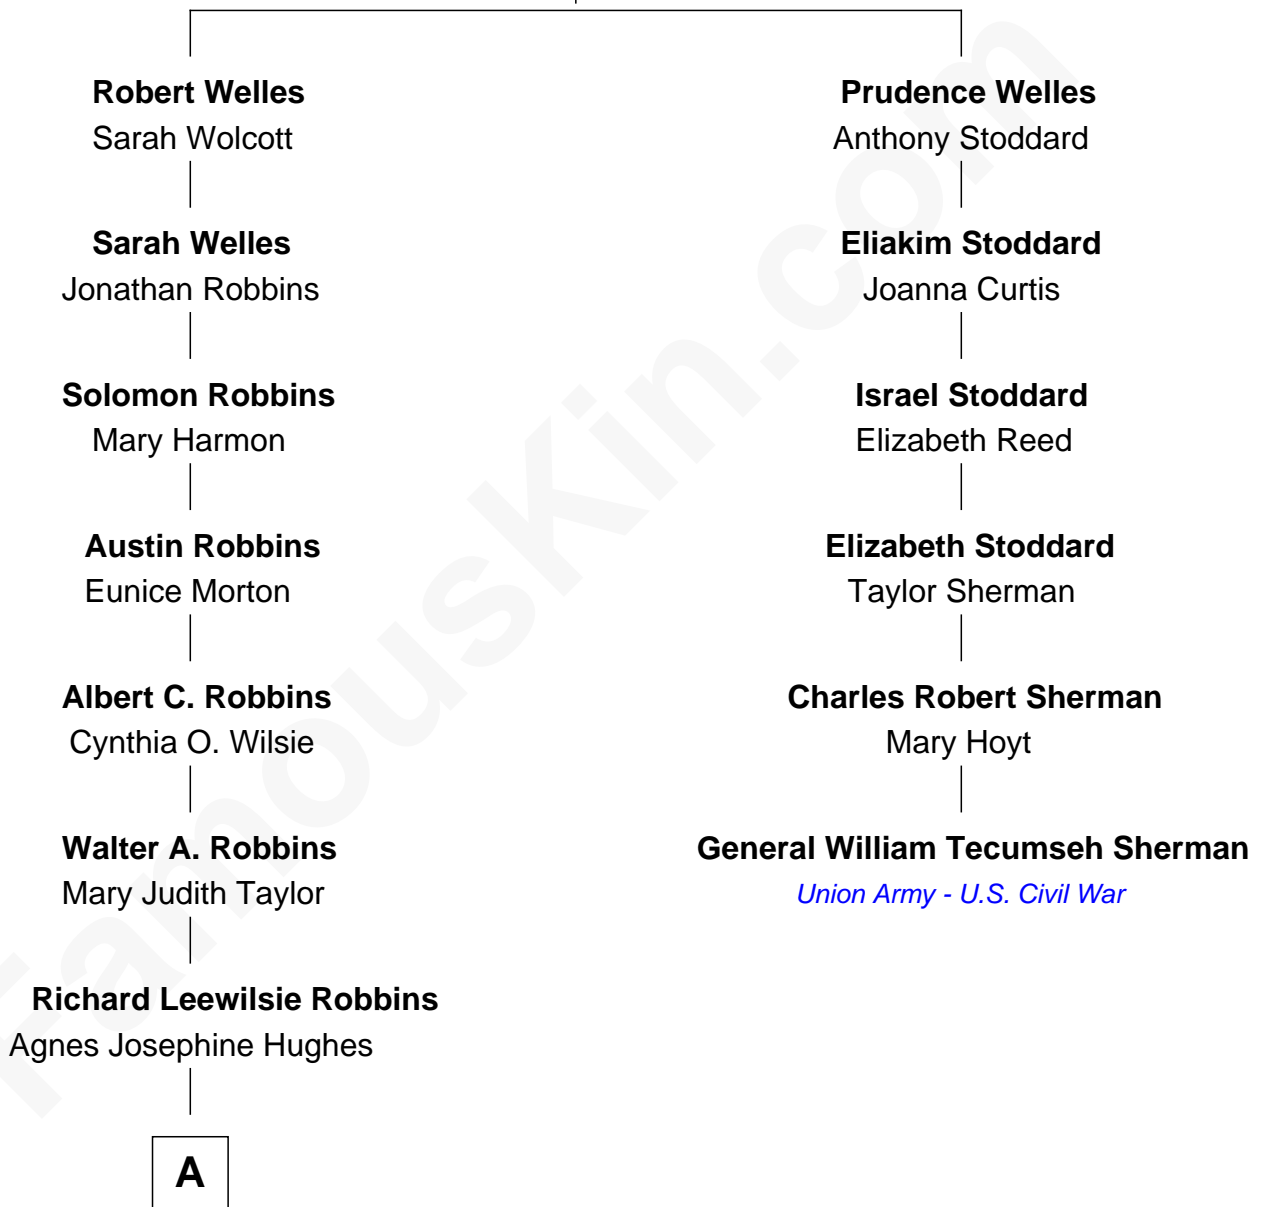

# FamousKin.com Relationship Chart of

**Tim Robbins**

*TV and Movie Actor*

5th cousin 3 times removed of

**General William Tecumseh Sherman**

*Union Army - U.S. Civil War*

**Robert Welles**  
Elizabeth Goodrich

A

**Gilbert Lee Robbins**  
Mary Cecelia Bledsoe

**Tim Robbins**  
*TV and Movie Actor*

FamousKin.com