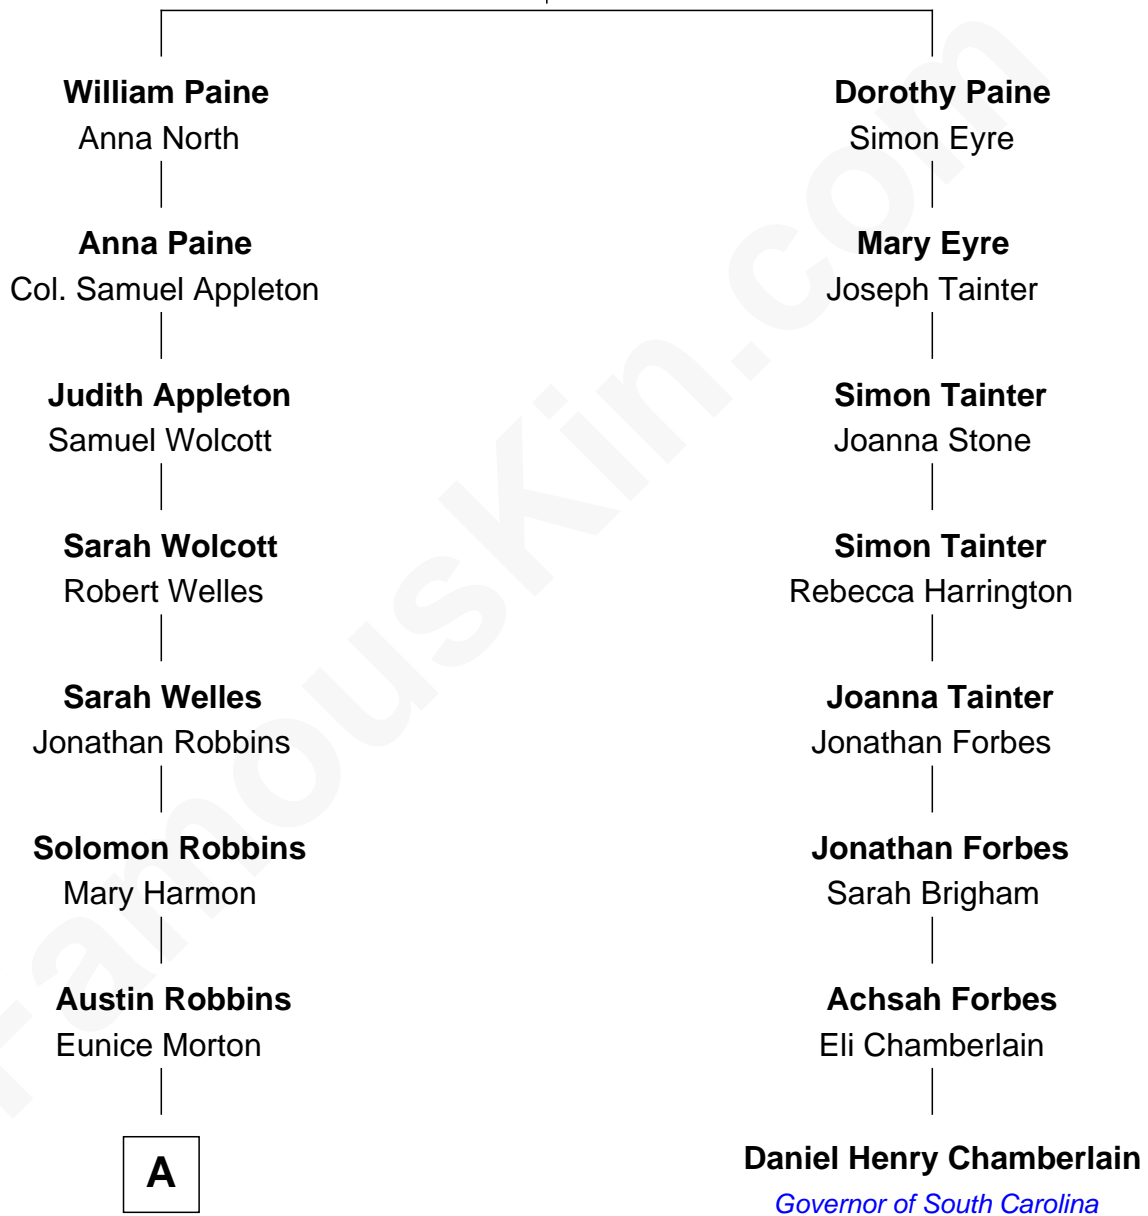

FamousKin.com Relationship Chart of

Tim Robbins

TV and Movie Actor

7th cousin 4 times removed of

Daniel Henry Chamberlain

76th Governor of South Carolina

William Paine

Agnes Neves

A

—
Albert C. Robbins

Cynthia O. Wilsie

—
Walter A. Robbins

Mary Judith Taylor

—
Richard Leewilsie Robbins

Agnes Josephine Hughes

—
Gilbert Lee Robbins