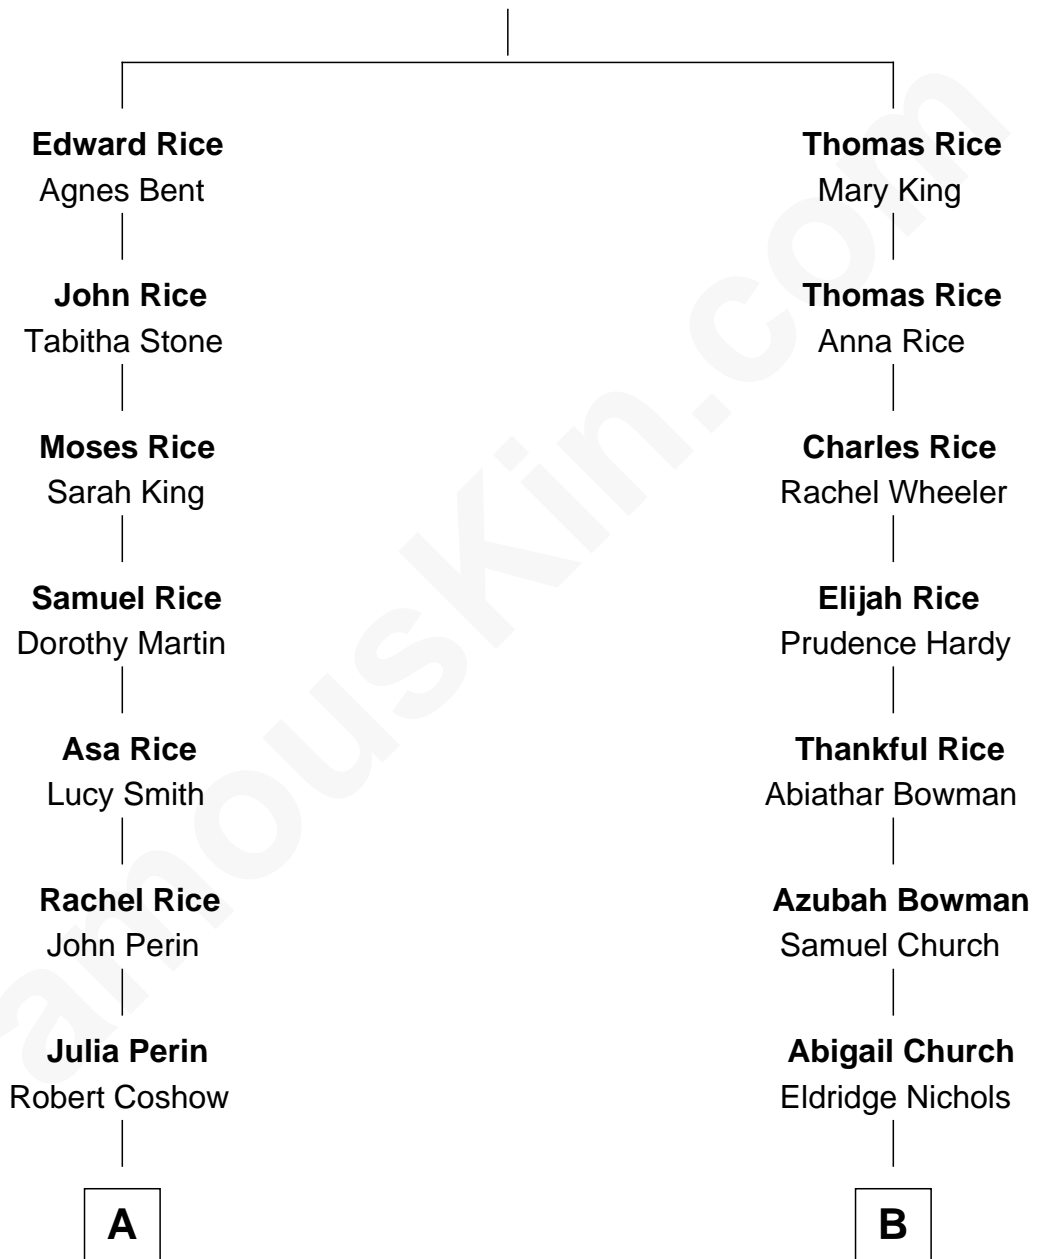

FamousKin.com Relationship Chart of

Tim Robbins

TV and Movie Actor

11th cousin 2 times removed of

Taylor Lautner

TV and Movie Actor

Edmund Rice
Thomasine Frost

A

Rachel Rice Coshow

James Pursell

Martha Alice Pursell

James William Bledsoe

Maynard Tevis Bledsoe

Thelma Cecilia Matthews

Mary Cecelia Bledsoe

Gilbert Lee Robbins

Tim Robbins

TV and Movie Actor

B

George Nichols

Louise Harriett Randall

Wayland Albert Nichols

Fannie Blanche Sisco

Frank James Nichols