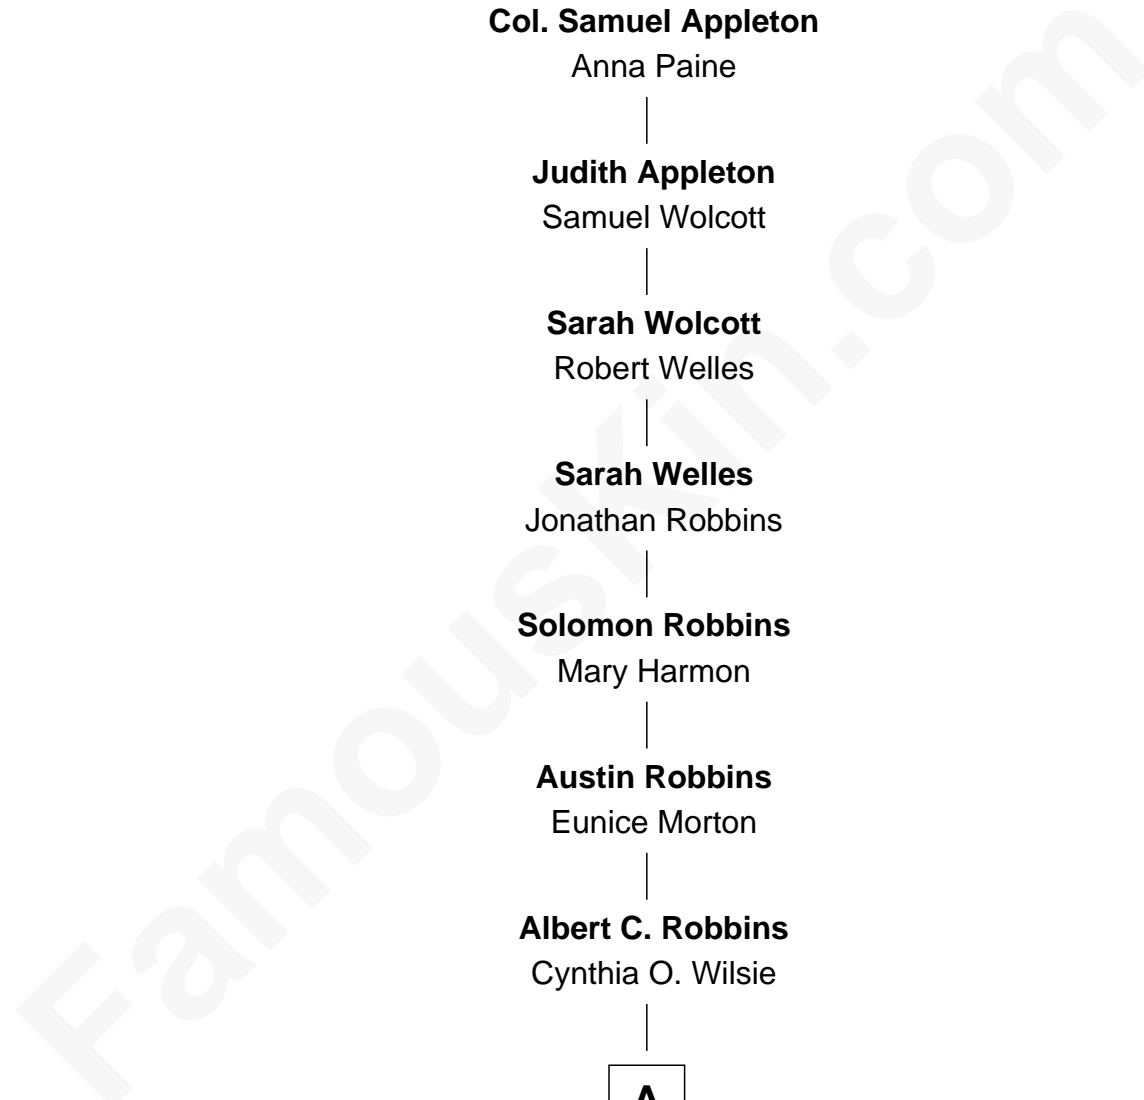

# FamousKin.com Relationship Chart of

**Tim Robbins**

*TV and Movie Actor*

9th Great-grandson of

**Samuel Appleton**

*(c1586 - 1670) Great Migration Immigrant 1636*

**Samuel Appleton**

Judith Everard

**Solomon Robbins**

Mary Harmon

**Austin Robbins**

Eunice Morton

**Albert C. Robbins**

Cynthia O. Wilsie

**A**

**A**

|  
**Walter A. Robbins**

Mary Judith Taylor

|  
**Richard Leewilsie Robbins**

Agnes Josephine Hughes

|  
**Gilbert Lee Robbins**

Mary Cecelia Bledsoe

|  
**Tim Robbins**

*TV and Movie Actor*