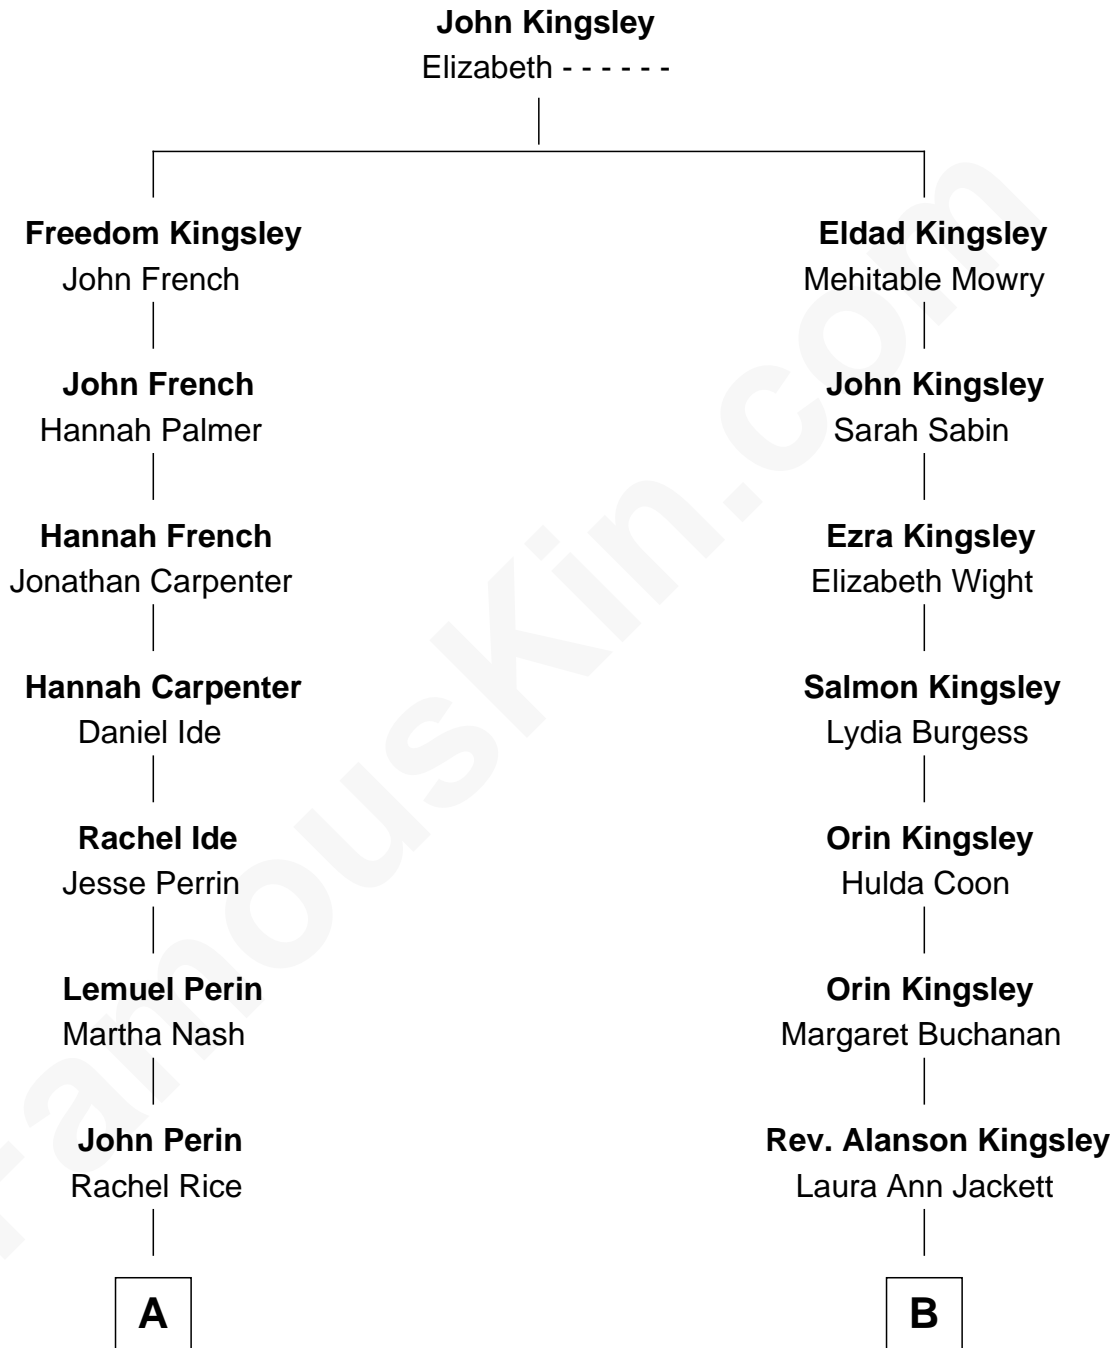

FamousKin.com Relationship Chart of

Tim Robbins

TV and Movie Actor

11th cousin 1 time removed of

Taylor Swift

Singer and Songwriter

A

Julia Perin
Robert Coshow

Rachel Rice Coshow
James Pursell

Martha Alice Pursell
James William Bledsoe

Maynard Tevis Bledsoe
Thelma Cecilia Matthews

Mary Cecelia Bledsoe
Gilbert Lee Robbins

Tim Robbins
TV and Movie Actor

B

Barbara Maria Jane Kingsley
Willis Wilbur Thompson