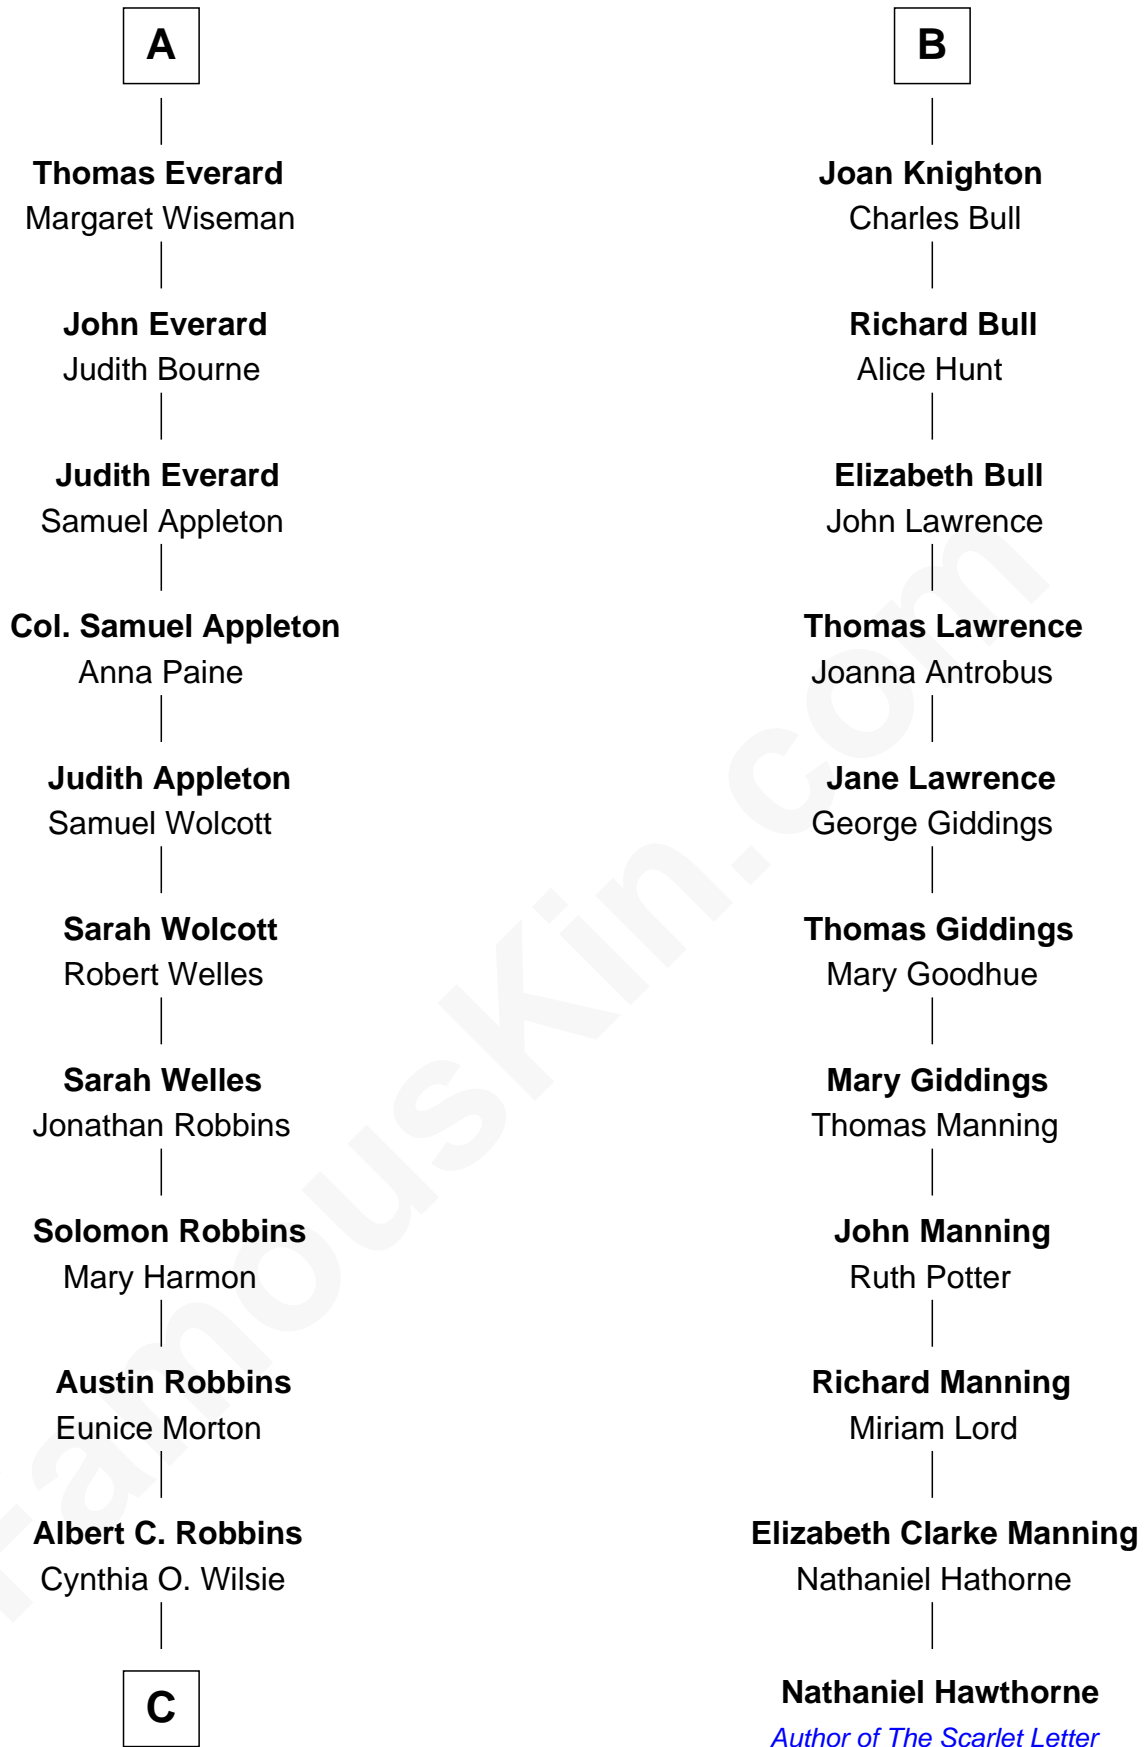

# FamousKin.com Relationship Chart of

**Tim Robbins**

*TV and Movie Actor*

17th cousin 3 times removed of

**Nathaniel Hawthorne**

*Author of The Scarlet Letter*

**Sir Gilbert Pecche**

Joan de Creye

Agnes Walden

**Mary Cornish**

Thomas Everard

**Henry Everard**

**A**

**Sir Gilbert Pecche**

Iseult - - - - -

**Sir Gilbert Pecche**

Joan - - - - -

**Katherine Pecche**

Sir Thomas Notbeme

**Margaret Notbeme**

John Hinckley

**Cecily Hinckley**

Henry Caldebeck

**Thomasine Caldebeck**

Thomas Underhill

**Anne Underhill**

Thomas Knighton

**B**

**C**

—  
**Walter A. Robbins**

Mary Judith Taylor

—  
**Richard Leewilsie Robbins**