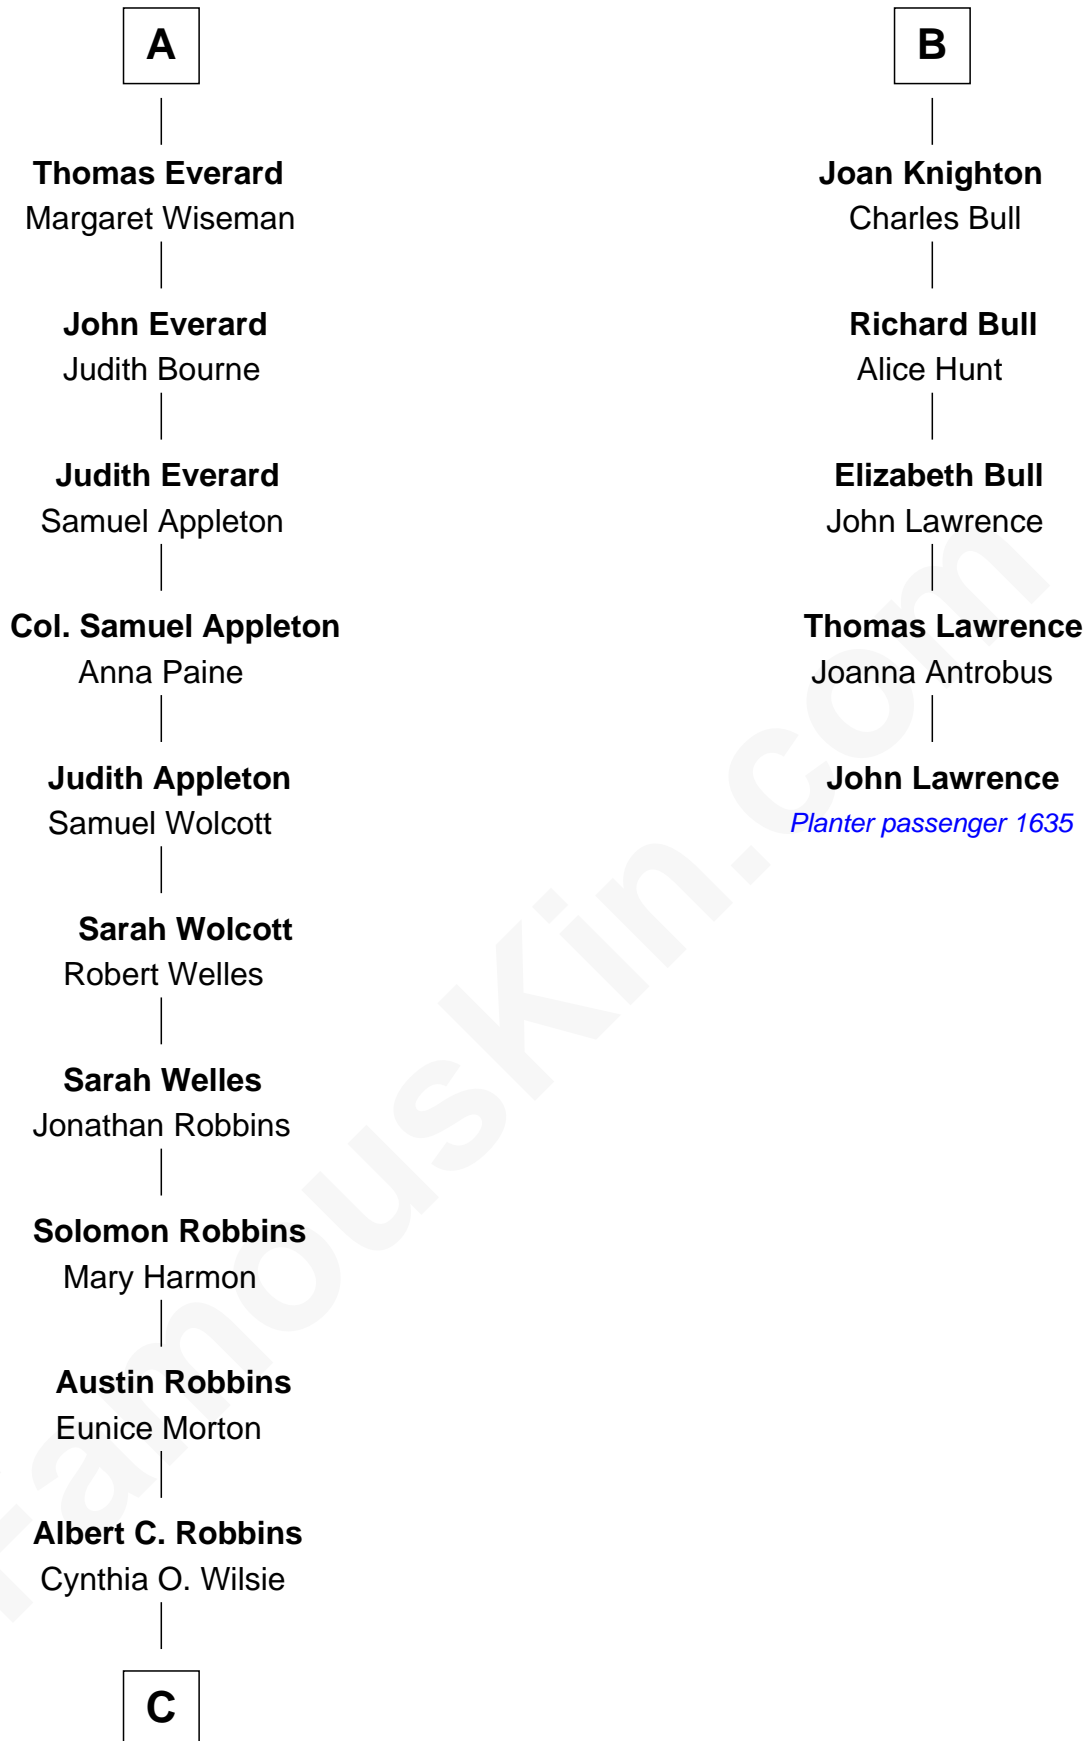

# FamousKin.com Relationship Chart of

**Tim Robbins**

*TV and Movie Actor*

11th cousin 9 times removed of

**John Lawrence**

*(c1618 - 1698/9) Planter passenger 1635*

**Sir Gilbert Pecche**

Joan de Creye

**Sir Simon Pecche**

Agnes Holme

**Margaret Pecche**

John Hunt

**Iodena Hunt**

Thomas Cornish

**John Cornish**

-----

**John Cornish**

Agnes Walden

**Mary Cornish**

Thomas Everard

**Henry Everard**

-----

**A**

**Sir Gilbert Pecche**

Henry Caldebeck

**Thomasine Caldebeck**

Thomas Underhill

**Anne Underhill**

Thomas Knighton

**B**

**C**

—  
**Walter A. Robbins**