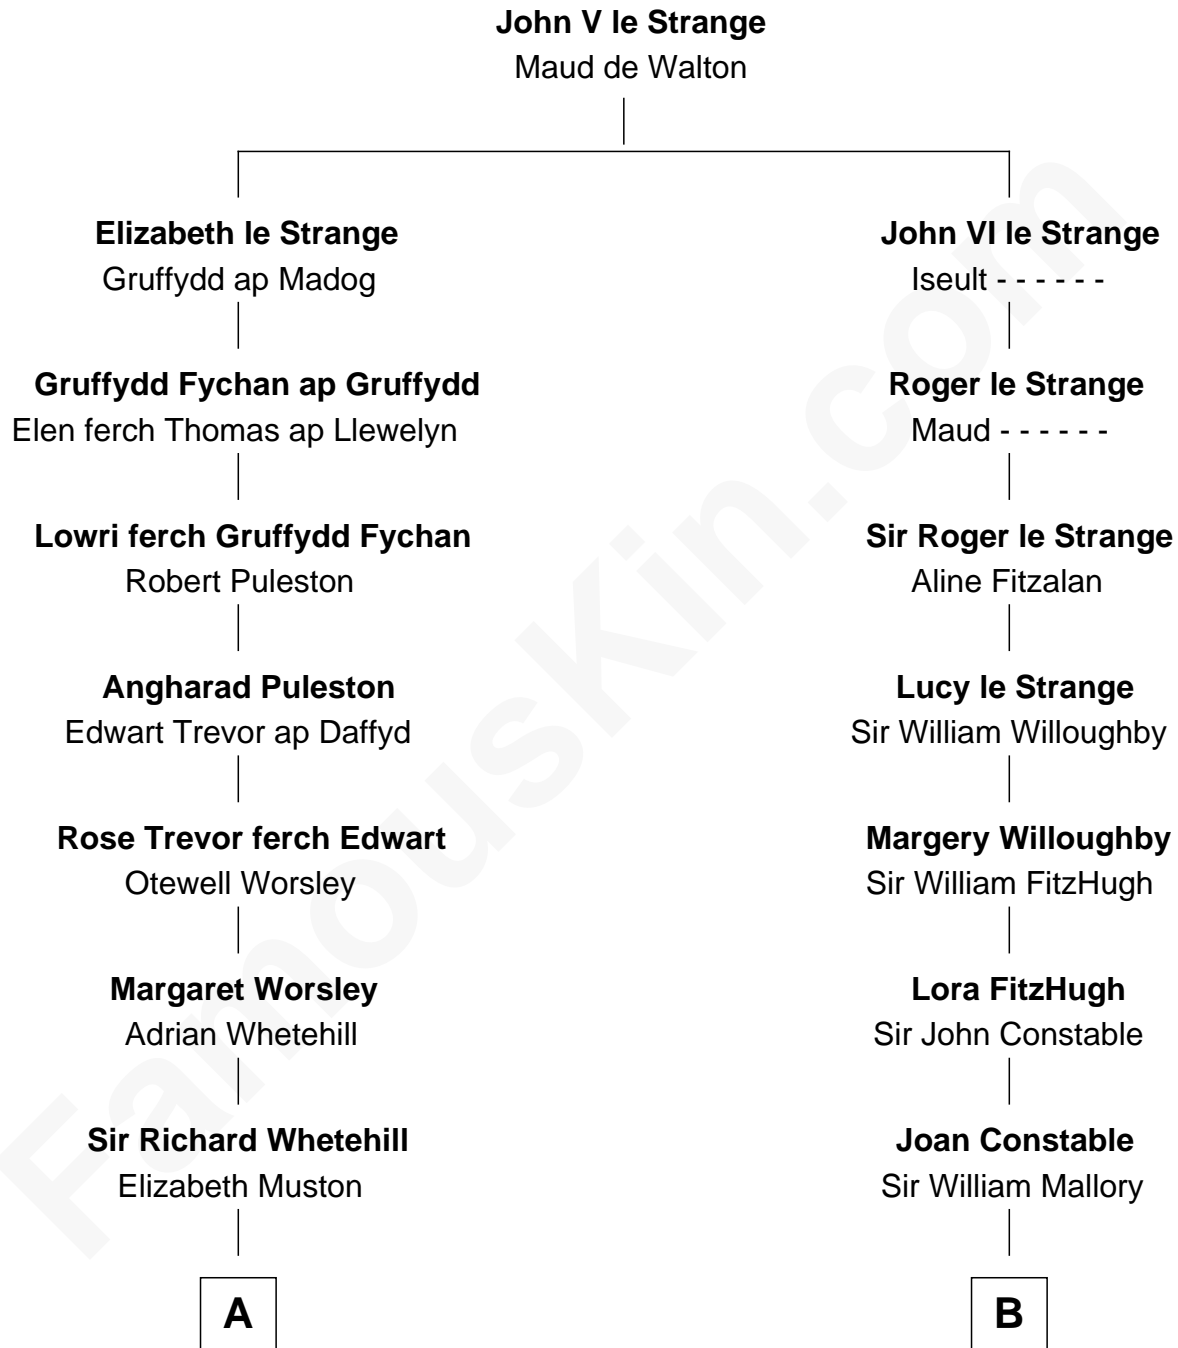

FamousKin.com Relationship Chart of

Tim Robbins

TV and Movie Actor

20th cousin of

Judy Garland

Singer and Movie Actress

C

Walter A. Robbins