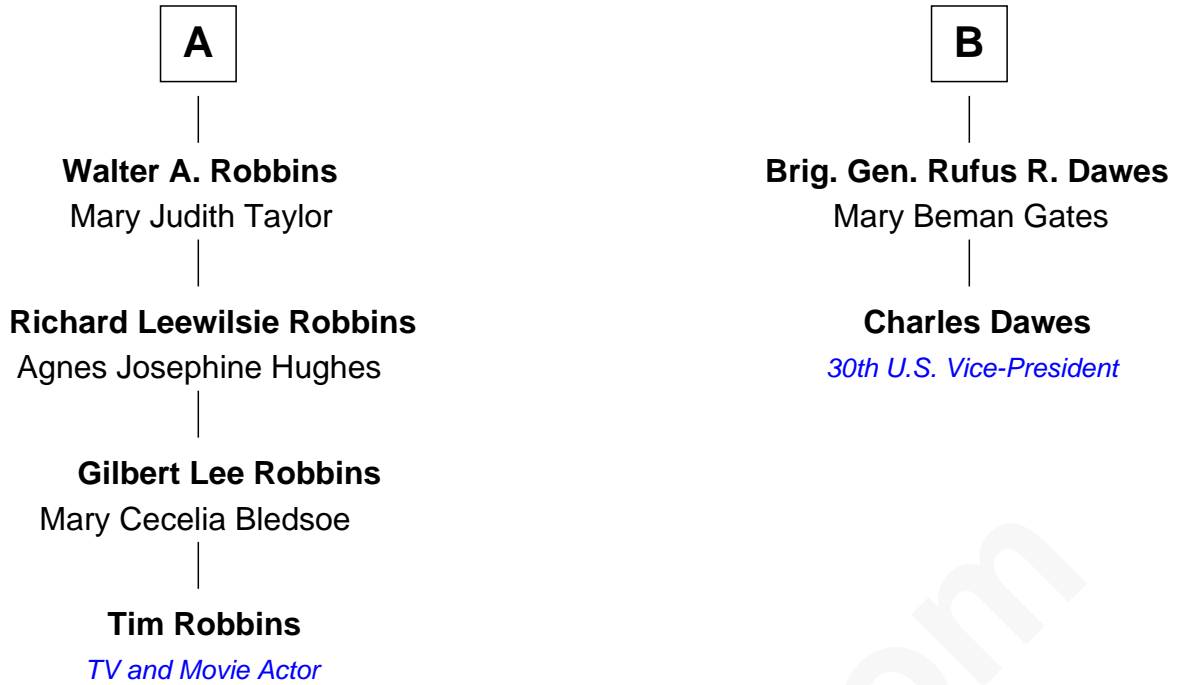

FamousKin.com Relationship Chart of

Tim Robbins

TV and Movie Actor

8th cousin 2 times removed of

Charles Dawes

30th U.S. Vice-President

Robert Moulton

Alice - - - - -

Dorothy Moulton

John Edwards

Ruth Edwards

Richard Morton

Jonathan Morton

Sarah Smith

Elijah Morton

Eunice Morton

Elihu Morton

Lucy Wells

Eunice Morton

Austin Robbins

Albert C. Robbins

Cynthia O. Wilsie

A

Robert Moulton

Rev. Manassah Cutler

Ephraim Cutler

Sally Parker

Sarah Cutler

Henry Dawes

B

FamousKin.com