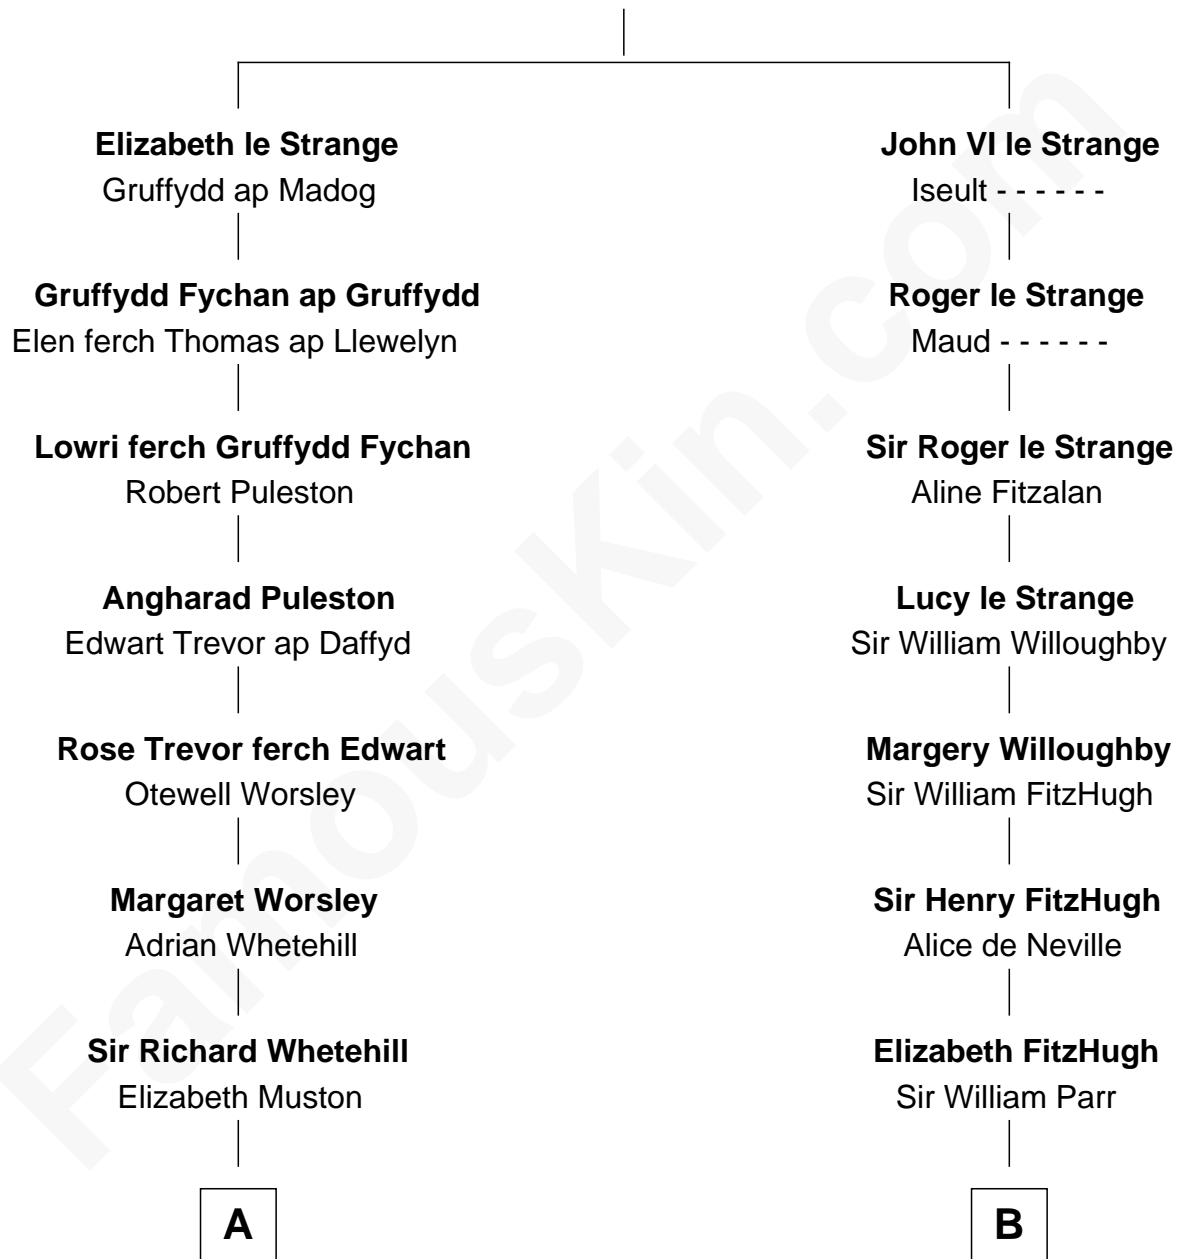

FamousKin.com Relationship Chart of

Tim Robbins

TV and Movie Actor

8th cousin 12 times removed of

Catherine Parr

6th Wife of King Henry VIII

John V le Strange

Maud de Walton

C

—
Walter A. Robbins

Mary Judith Taylor

—
Richard Leewilsie Robbins

Agnes Josephine Hughes

—
Gilbert Lee Robbins

Mary Cecelia Bledsoe

—
Tim Robbins