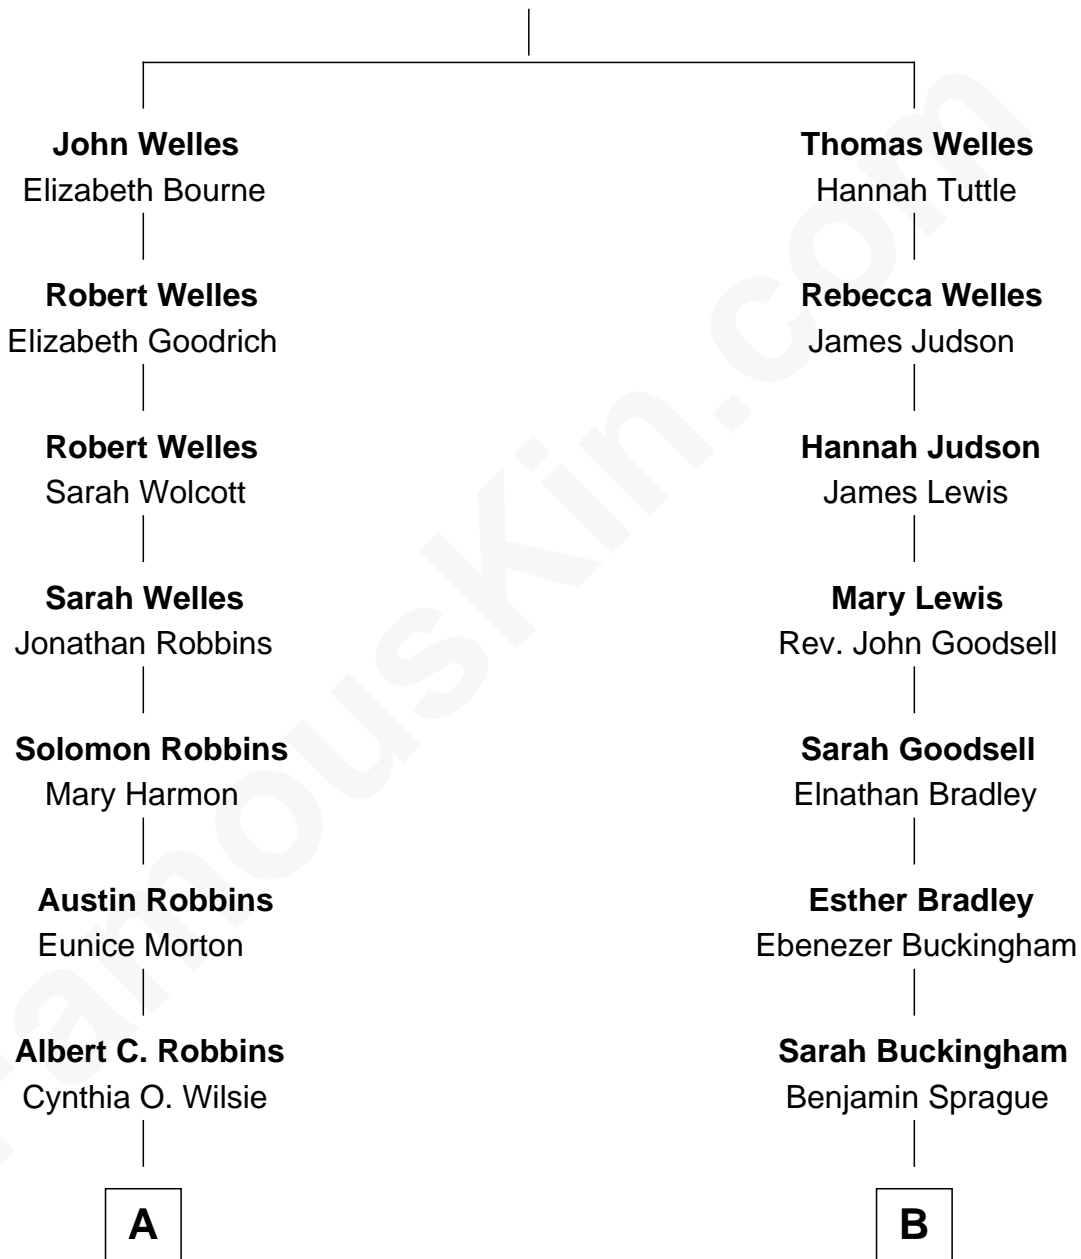

# FamousKin.com Relationship Chart of

**Tim Robbins**

*TV and Movie Actor*

10th cousin 1 time removed of

**Lucille Ball**

*TV Actress - "I Love Lucy"*

**Thomas Welles**

Alice Tomes

**A**

**Walter A. Robbins**

Mary Judith Taylor

**Richard Leewilsie Robbins**

Agnes Josephine Hughes

**Gilbert Lee Robbins**

Mary Cecelia Bledsoe

**Tim Robbins**

*TV and Movie Actor*

**B**

**James B. Sprague**

Angeline S. Greene

**Helen Sabina Sprague**

William C Orcutt

**Flora Belle Orcutt**

Frederick Charles Hunt

**Desiree Evelyn Hunt**

Henry Durrell Ball

**Lucille Ball**

*TV Actress - "I Love Lucy"*