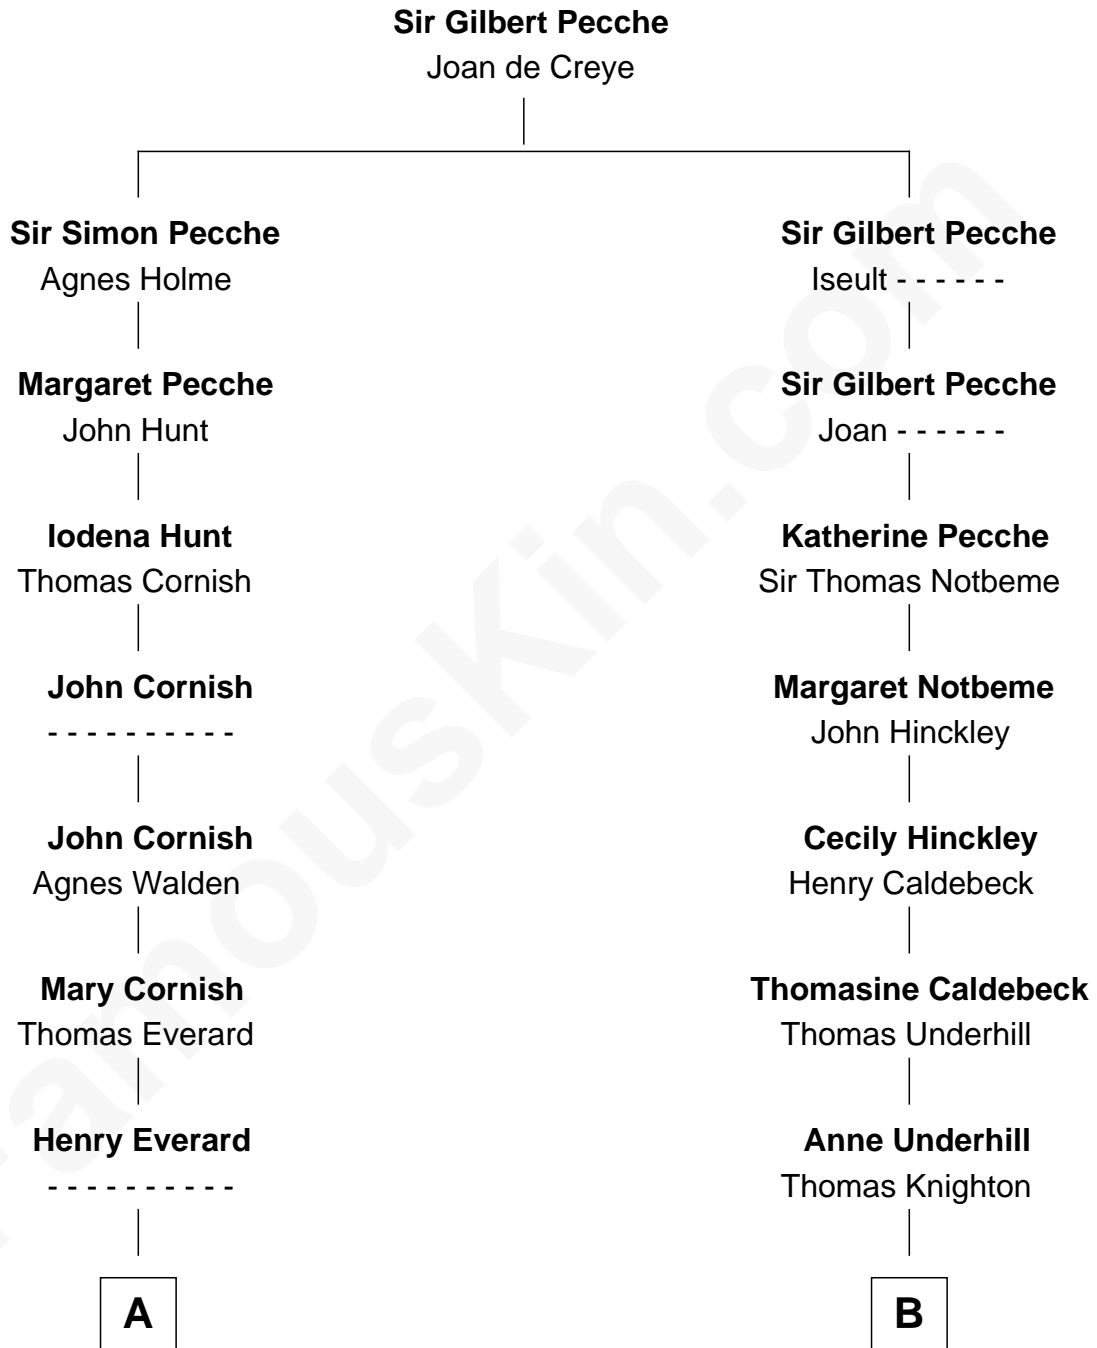

# FamousKin.com Relationship Chart of

**Tim Robbins**

*TV and Movie Actor*

19th cousin 1 time removed of

**Robert H. Goddard**

*Inventor of First Liquid-propelled Rocket*

**C**

**Walter A. Robbins**

Mary Judith Taylor

**Richard Leewilsie Robbins**

Agnes Josephine Hughes

**Gilbert Lee Robbins**

Mary Cecelia Bledsoe

**Tim Robbins**

*TV and Movie Actor*

**D**

**Nahum Parks Goddard**

Mary Pease Upham

**Nahum Danford Goddard**

Fannie Louise Hoyt

**Robert H. Goddard**

*Rocket Scientist*

FamousKin.com