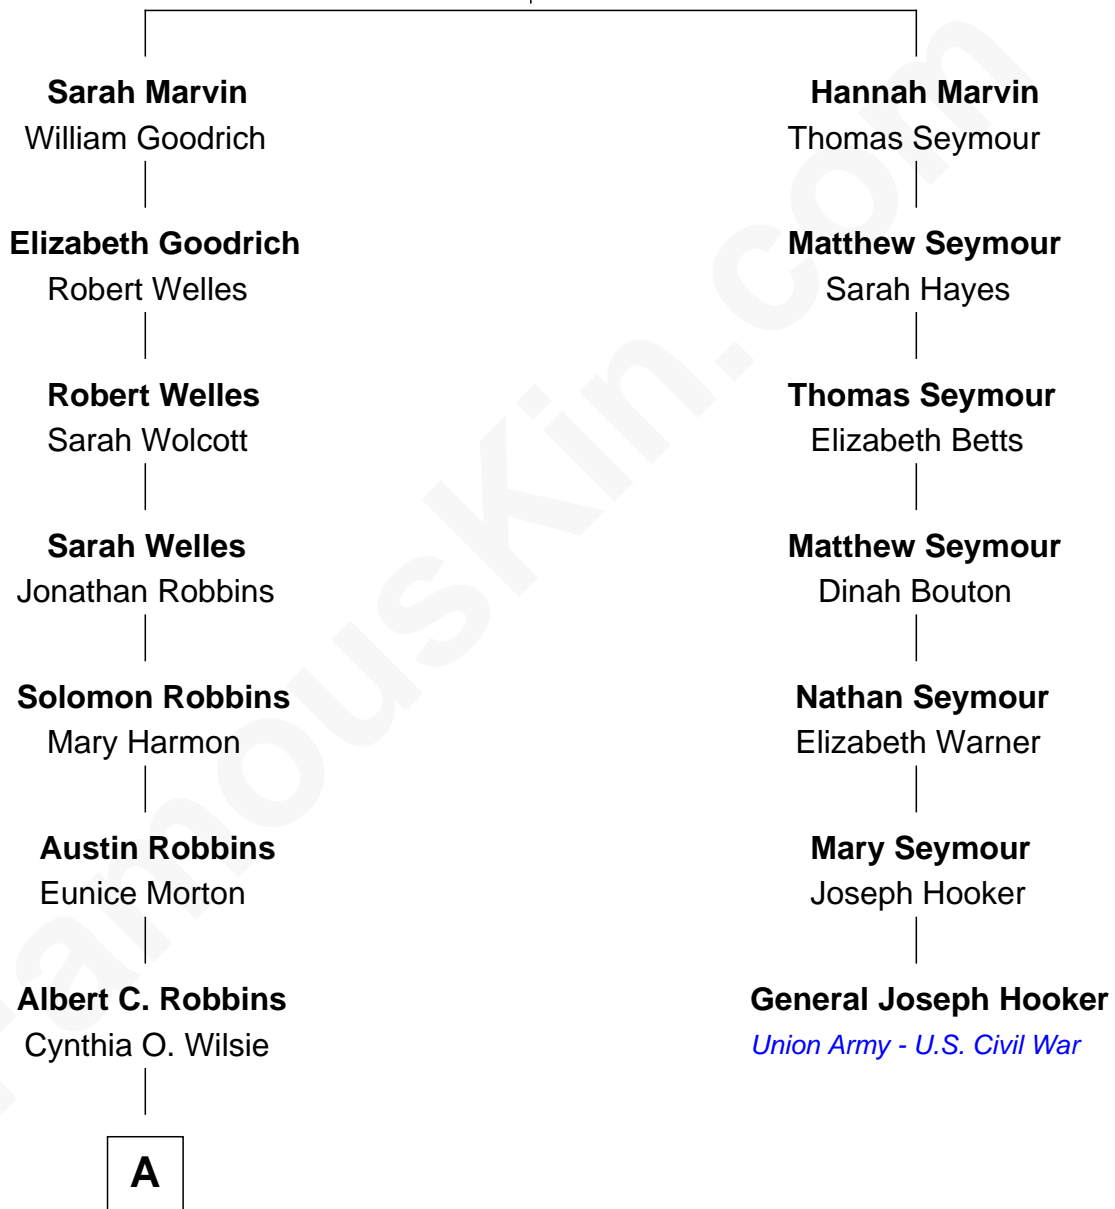

FamousKin.com Relationship Chart of

Tim Robbins

TV and Movie Actor

6th cousin 4 times removed of

General Joseph Hooker

Union Army - U.S. Civil War

Matthew Marvin

Elizabeth - - - - -

A

—
Walter A. Robbins

Mary Judith Taylor

—
Richard Leewilsie Robbins

Agnes Josephine Hughes

—
Gilbert Lee Robbins

Mary Cecelia Bledsoe

—
Tim Robbins