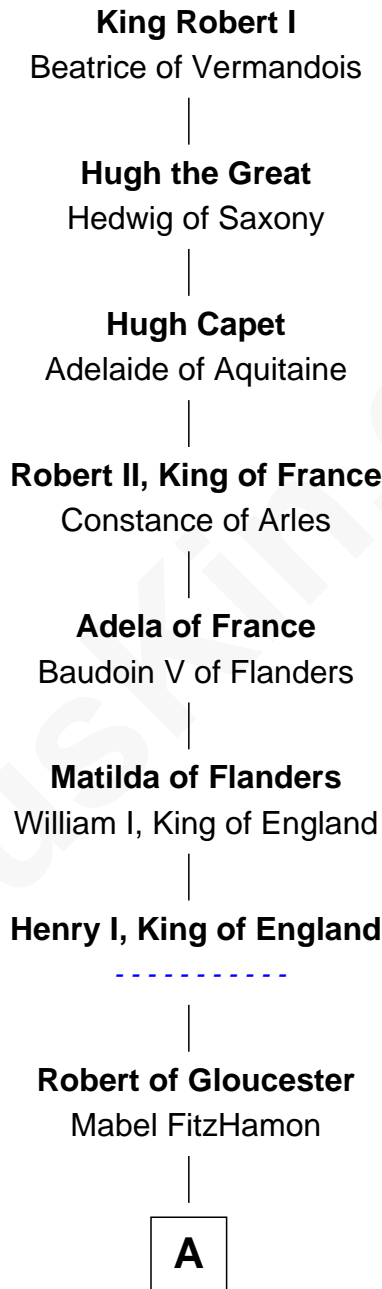

# FamousKin.com Relationship Chart of

**Tim Robbins**

*TV and Movie Actor*

**32nd Great-grandson of**

**King Robert I**

*King of France*

**A**

**Maud of Gloucester**  
Sir Ranulf de Gernons

**Hugh de Kevelioc**  
Bertrade de Montfort

**Mabel of Chester**  
William d'Aubeney

**Nichole d'Aubeney**  
Sir Roger de Somery

**Joan de Somery**  
John IV le Strange

**John V le Strange**  
Maud de Walton

**Elizabeth le Strange**  
Gruffydd ap Madog

**Gruffydd Fychan ap Gruffydd**  
Elen ferch Thomas ap Llewelyn

**Lowri ferch Gruffydd Fychan**  
Robert Puleston

**Angharad Puleston**  
Edwart Trevor ap Daffyd