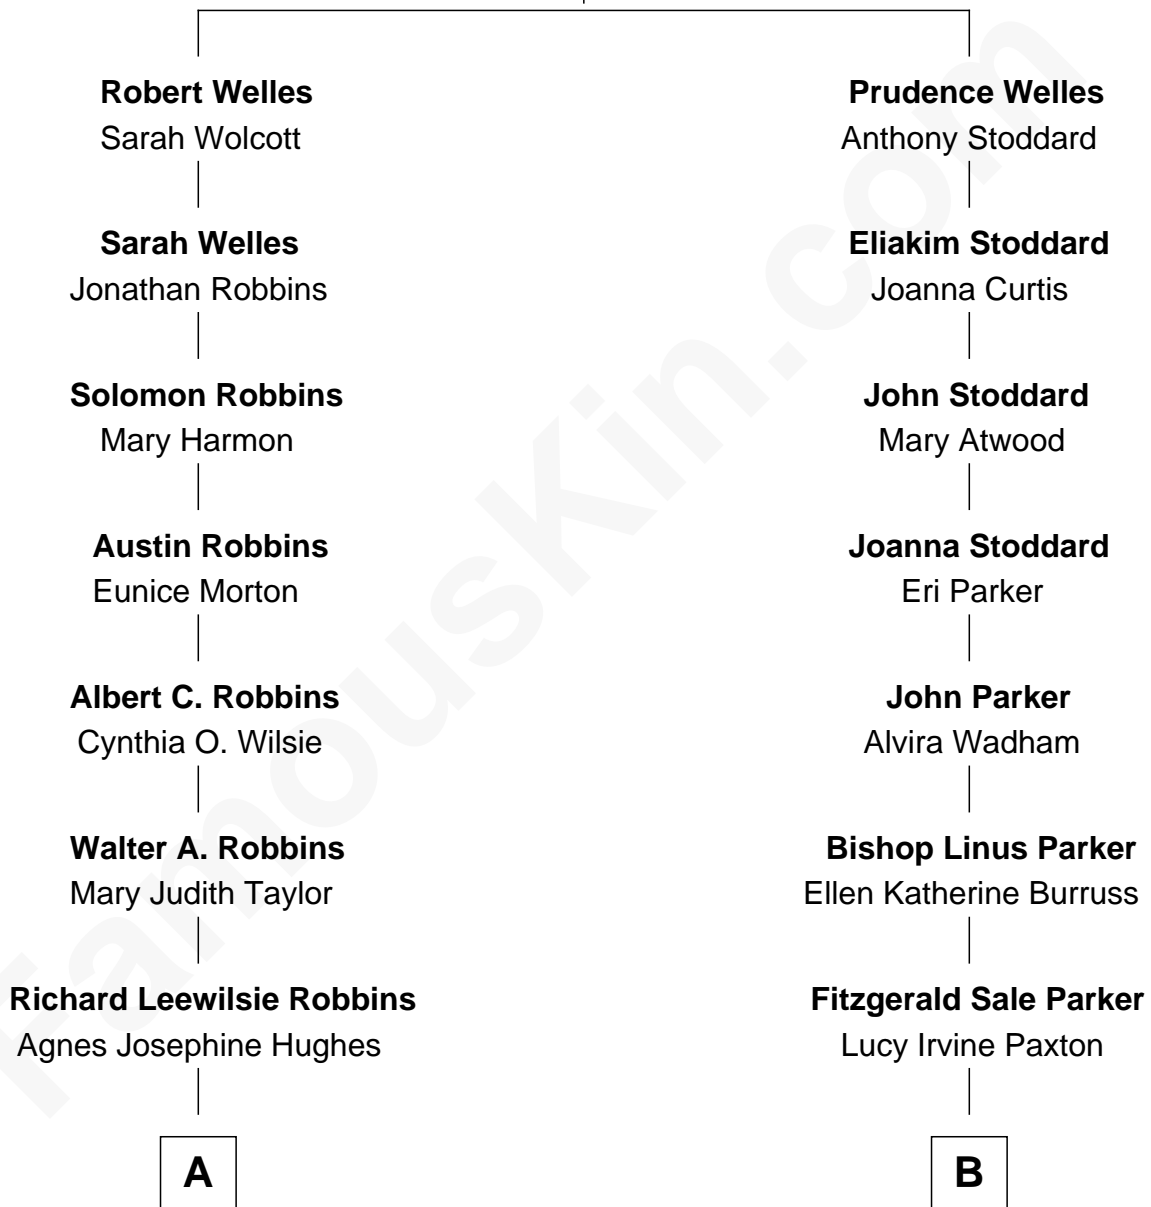

FamousKin.com Relationship Chart of

Tim Robbins

TV and Movie Actor

8th cousin 1 time removed of

Ed Helms

TV and Movie Actor

Robert Welles
Elizabeth Goodrich

A