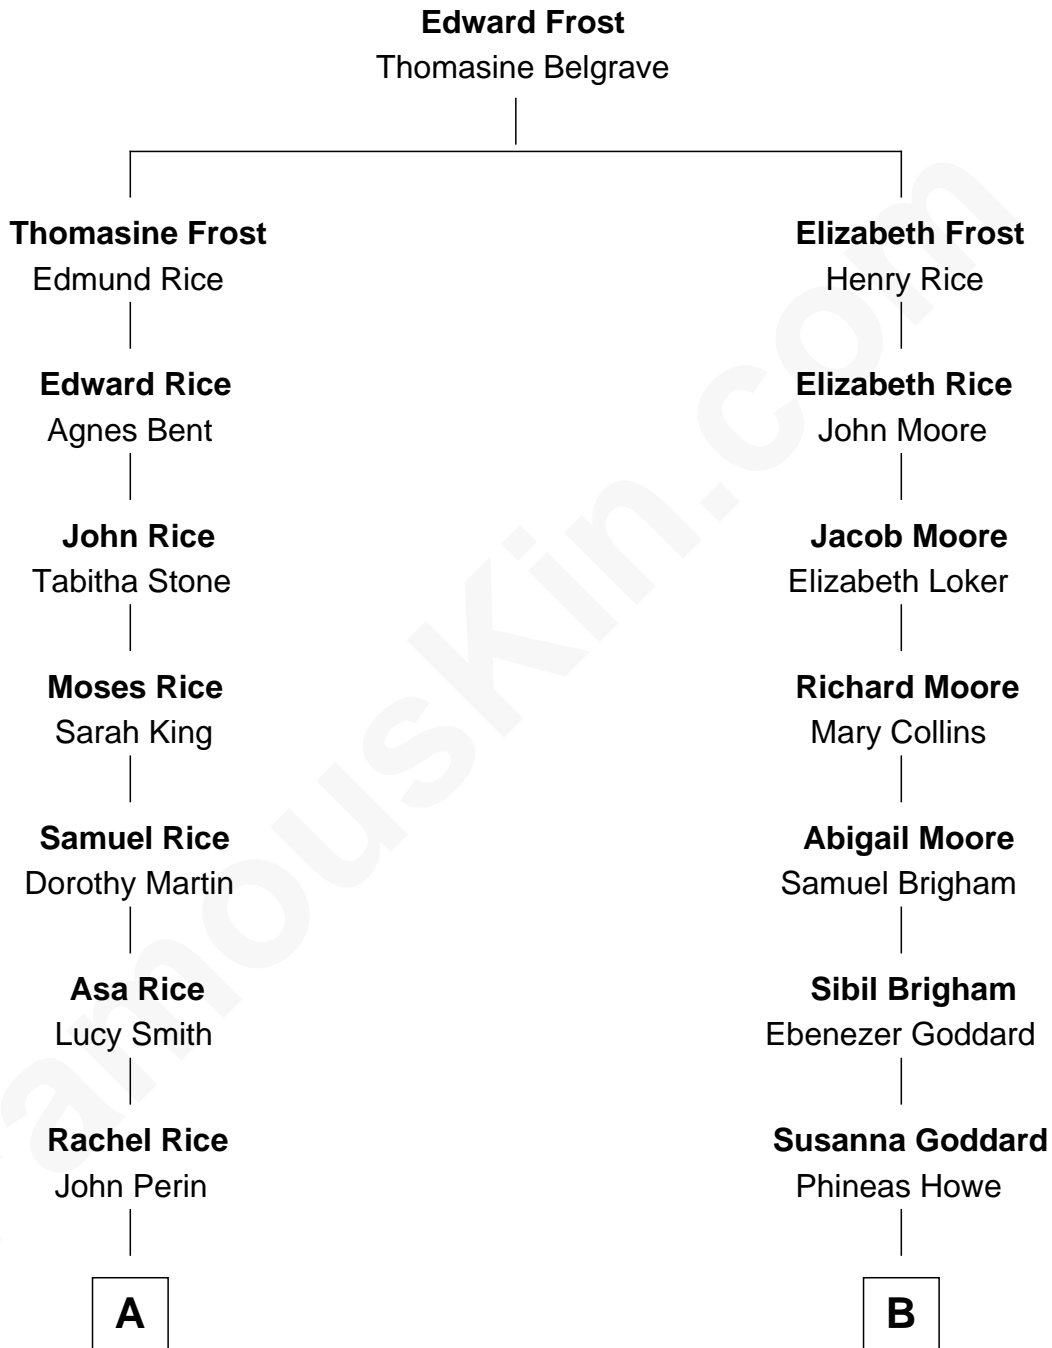

# FamousKin.com Relationship Chart of

**Tim Robbins**

*TV and Movie Actor*

8th cousin 4 times removed of

**Brigham Young**

*2nd President of the Mormon Church*

**A**

**Julia Perin**  
Robert Coshow

**Rachel Rice Coshow**  
James Pursell

**Martha Alice Pursell**  
James William Bledsoe

**Maynard Tevis Bledsoe**  
Thelma Cecilia Matthews

**Mary Cecelia Bledsoe**  
Gilbert Lee Robbins

**Tim Robbins**  
*TV and Movie Actor*