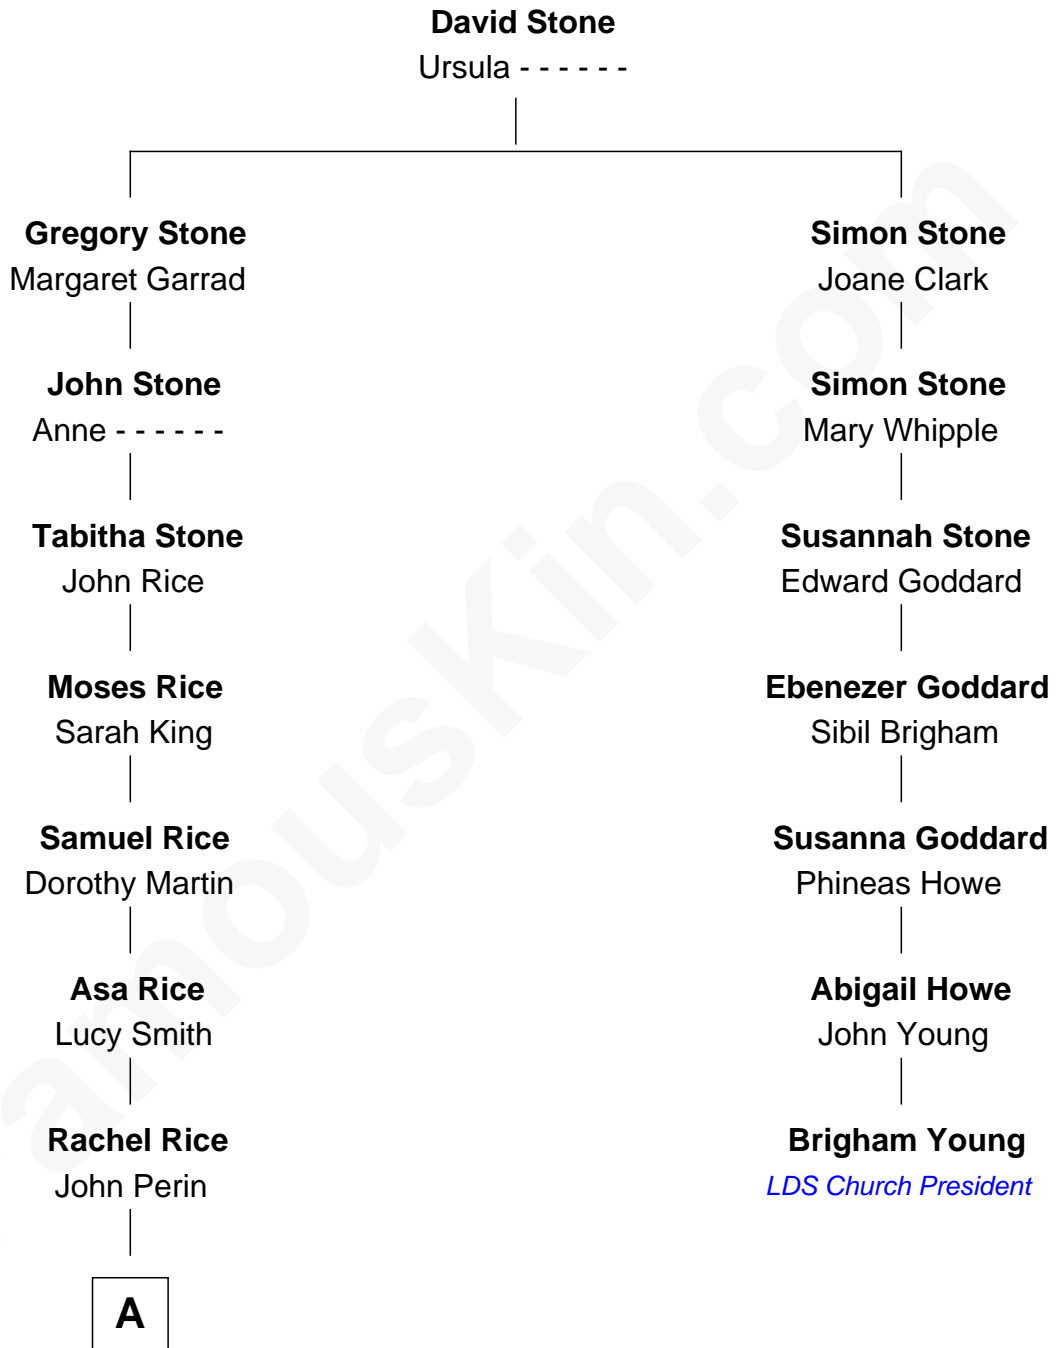

FamousKin.com Relationship Chart of

Tim Robbins

TV and Movie Actor

6th cousin 6 times removed of

Brigham Young

2nd President of the Mormon Church

A

Julia Perin

Robert Coshow

Rachel Rice Coshow

James Pursell

Martha Alice Pursell

James William Bledsoe

Maynard Tevis Bledsoe

Thelma Cecilia Matthews

Mary Cecelia Bledsoe