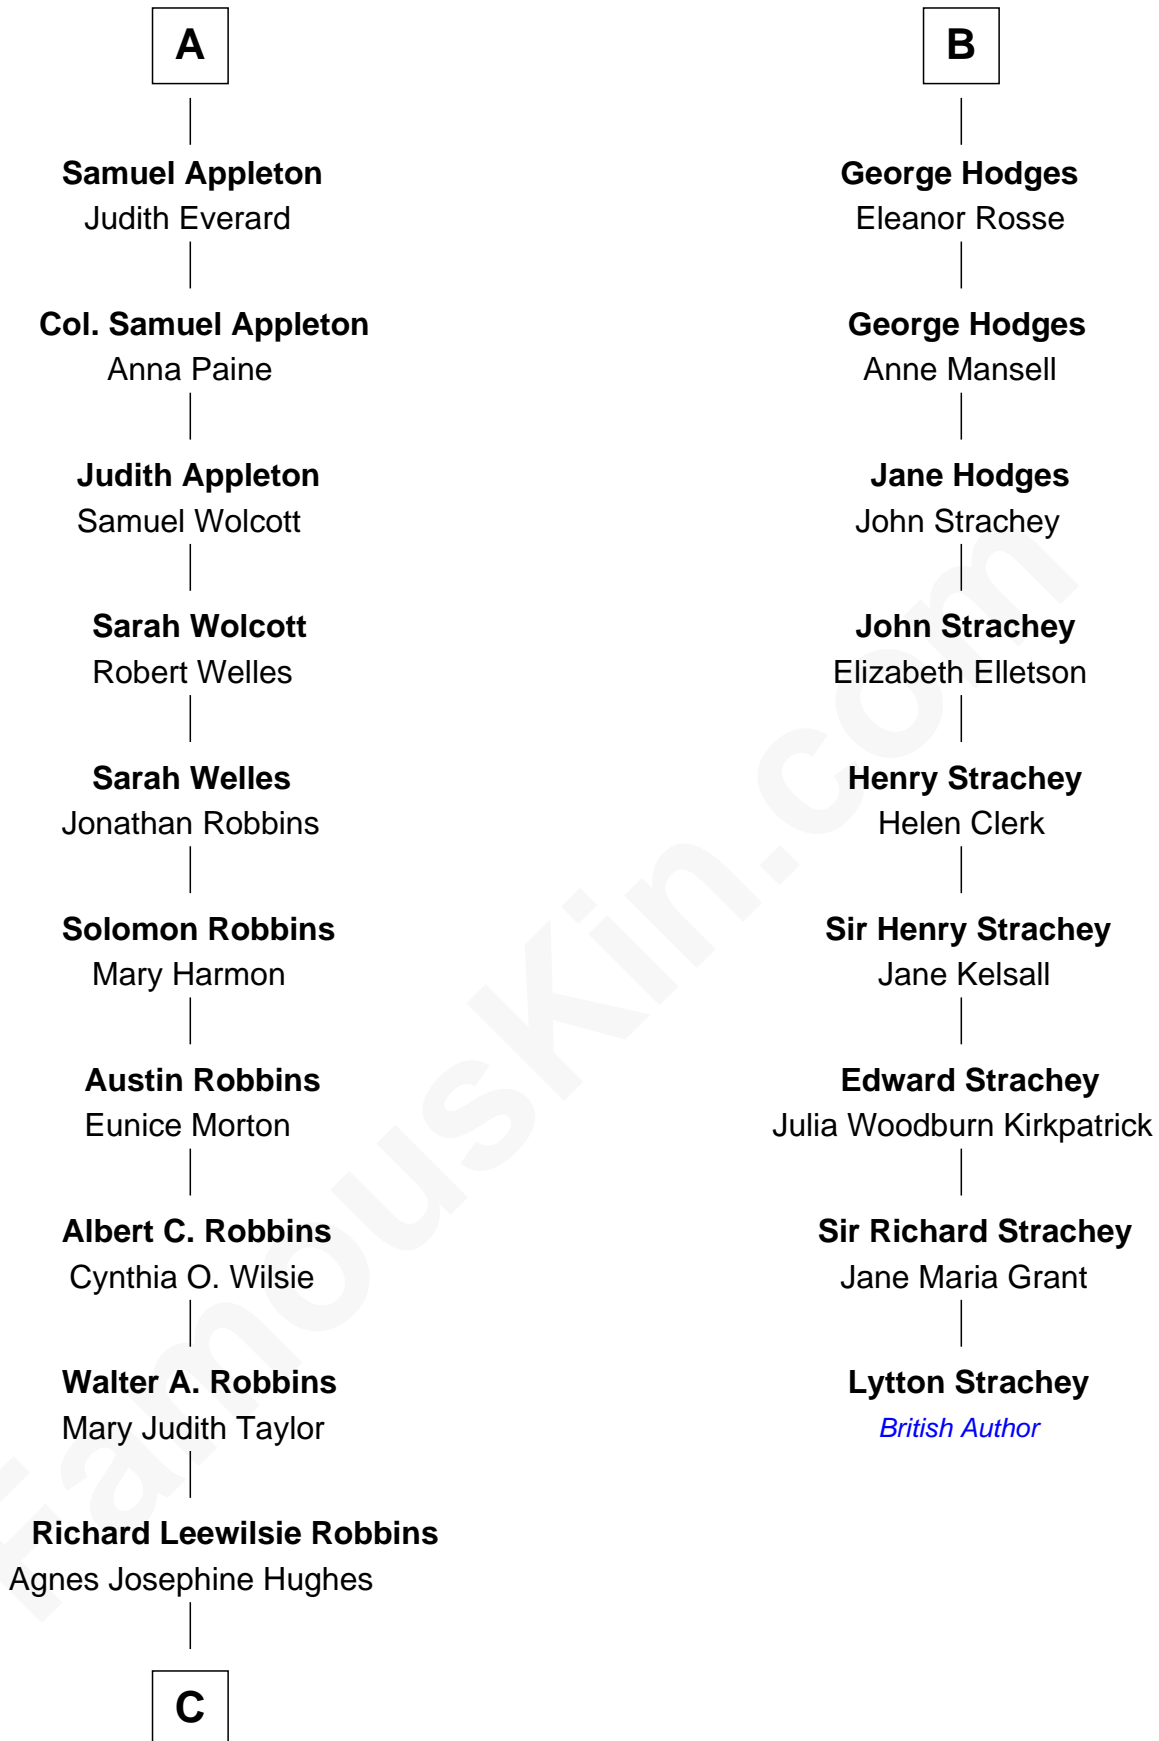

FamousKin.com Relationship Chart of

Tim Robbins

TV and Movie Actor

15th cousin 3 times removed of

Lytton Strachey

Author and Co-Founder of Bloomsbury Group

Gruffydd Fychan ap Gruffydd

Elen ferch Thomas ap Llewelyn

Lowri ferch Gruffydd Fychan

Robert Puleston

Angharad Puleston

Edwart Trevor ap Daffyd

Rose Trevor ferch Edwart

Otewell Worsley

Margaret Worsley

Adrian Whetehill

Margaret Hanmer

Janet ferch Owain

Sir John de Croft

William de Croft

Margaret Walwyn

Richard Croft

Anne Fox

Anne Croft

John Rodney

George Rodney

Elizabeth Kirton

Agatha Rodney

Thomas Hodges

B

C

Gilbert Lee Robbins
Mary Cecelia Bledsoe