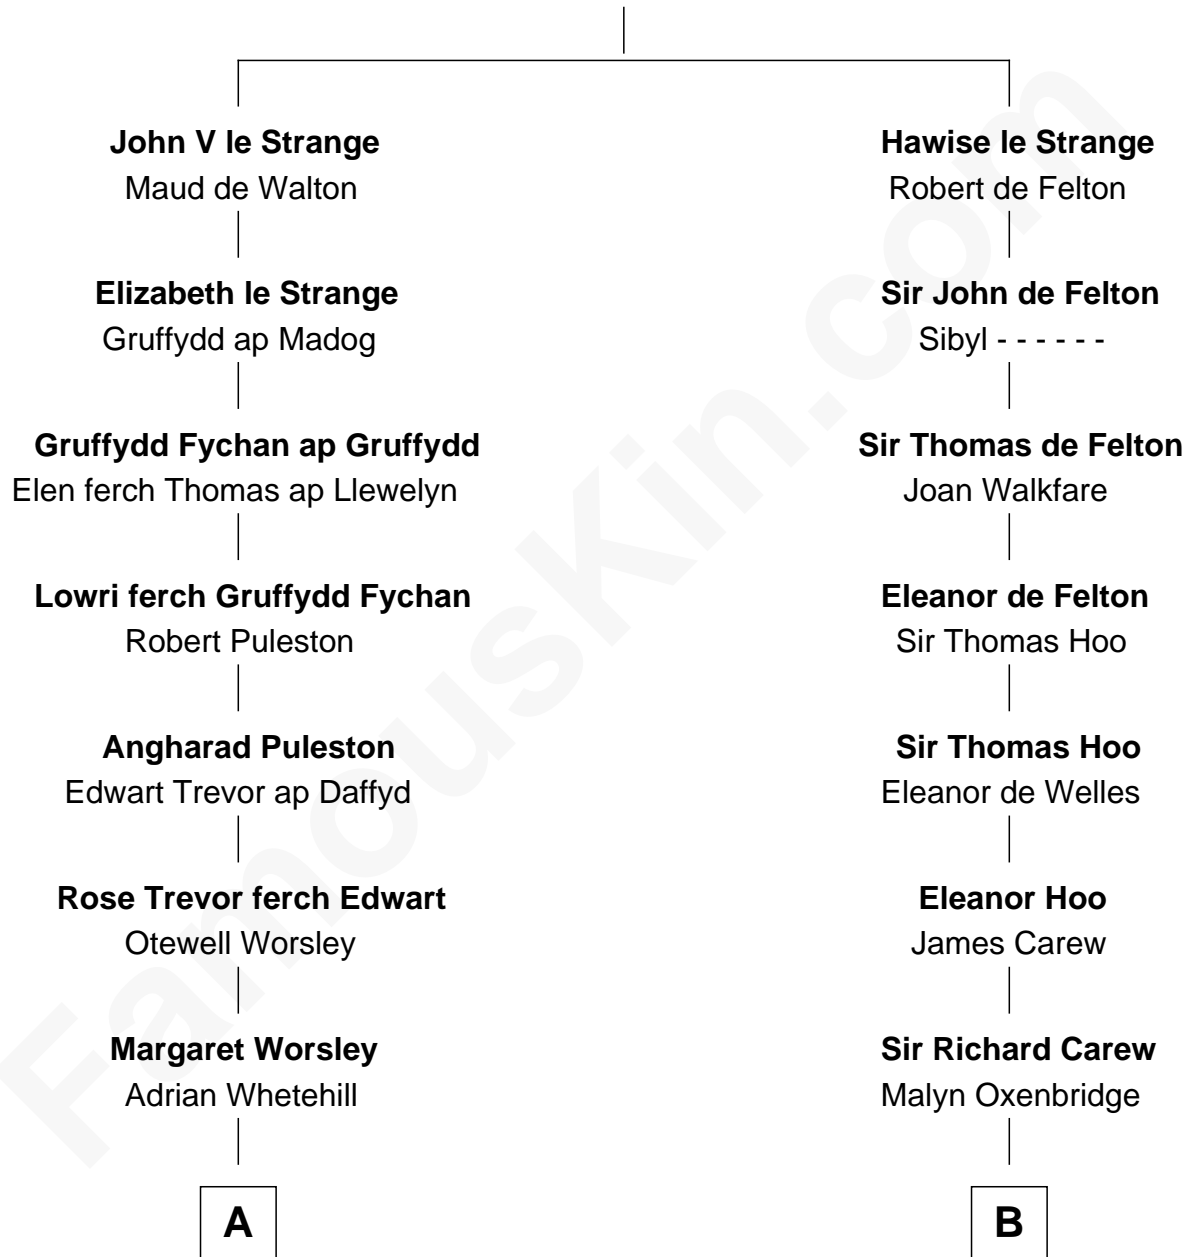

FamousKin.com Relationship Chart of

Tim Robbins

TV and Movie Actor

18th cousin 3 times removed of

Olivia De Havilland

Movie Actress

John IV le Strange

Joan de Somery

C

Albert C. Robbins

Cynthia O. Wilsie

Walter A. Robbins

Mary Judith Taylor

Richard Leewilsie Robbins

Agnes Josephine Hughes

Gilbert Lee Robbins