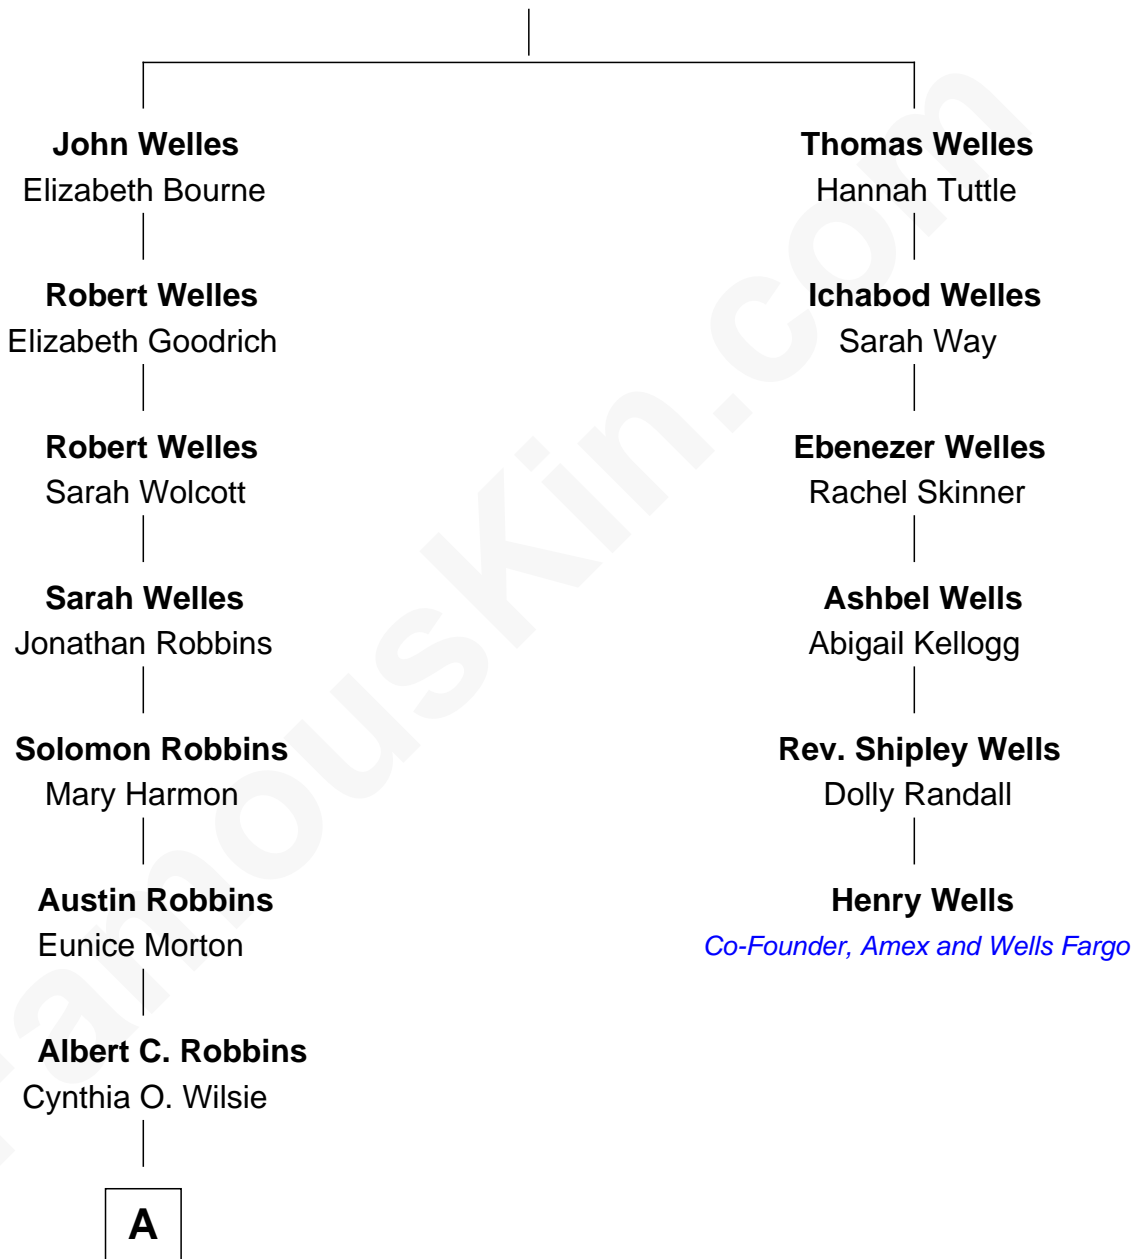

FamousKin.com Relationship Chart of

Tim Robbins

TV and Movie Actor

5th cousin 5 times removed of

Henry Wells

Co-Founder of American Express and Wells Fargo and Co.

Thomas Welles

Alice Tomes

A

—
Walter A. Robbins

Mary Judith Taylor

—
Richard Leewilsie Robbins

Agnes Josephine Hughes

—
Gilbert Lee Robbins

Mary Cecelia Bledsoe

—
Tim Robbins