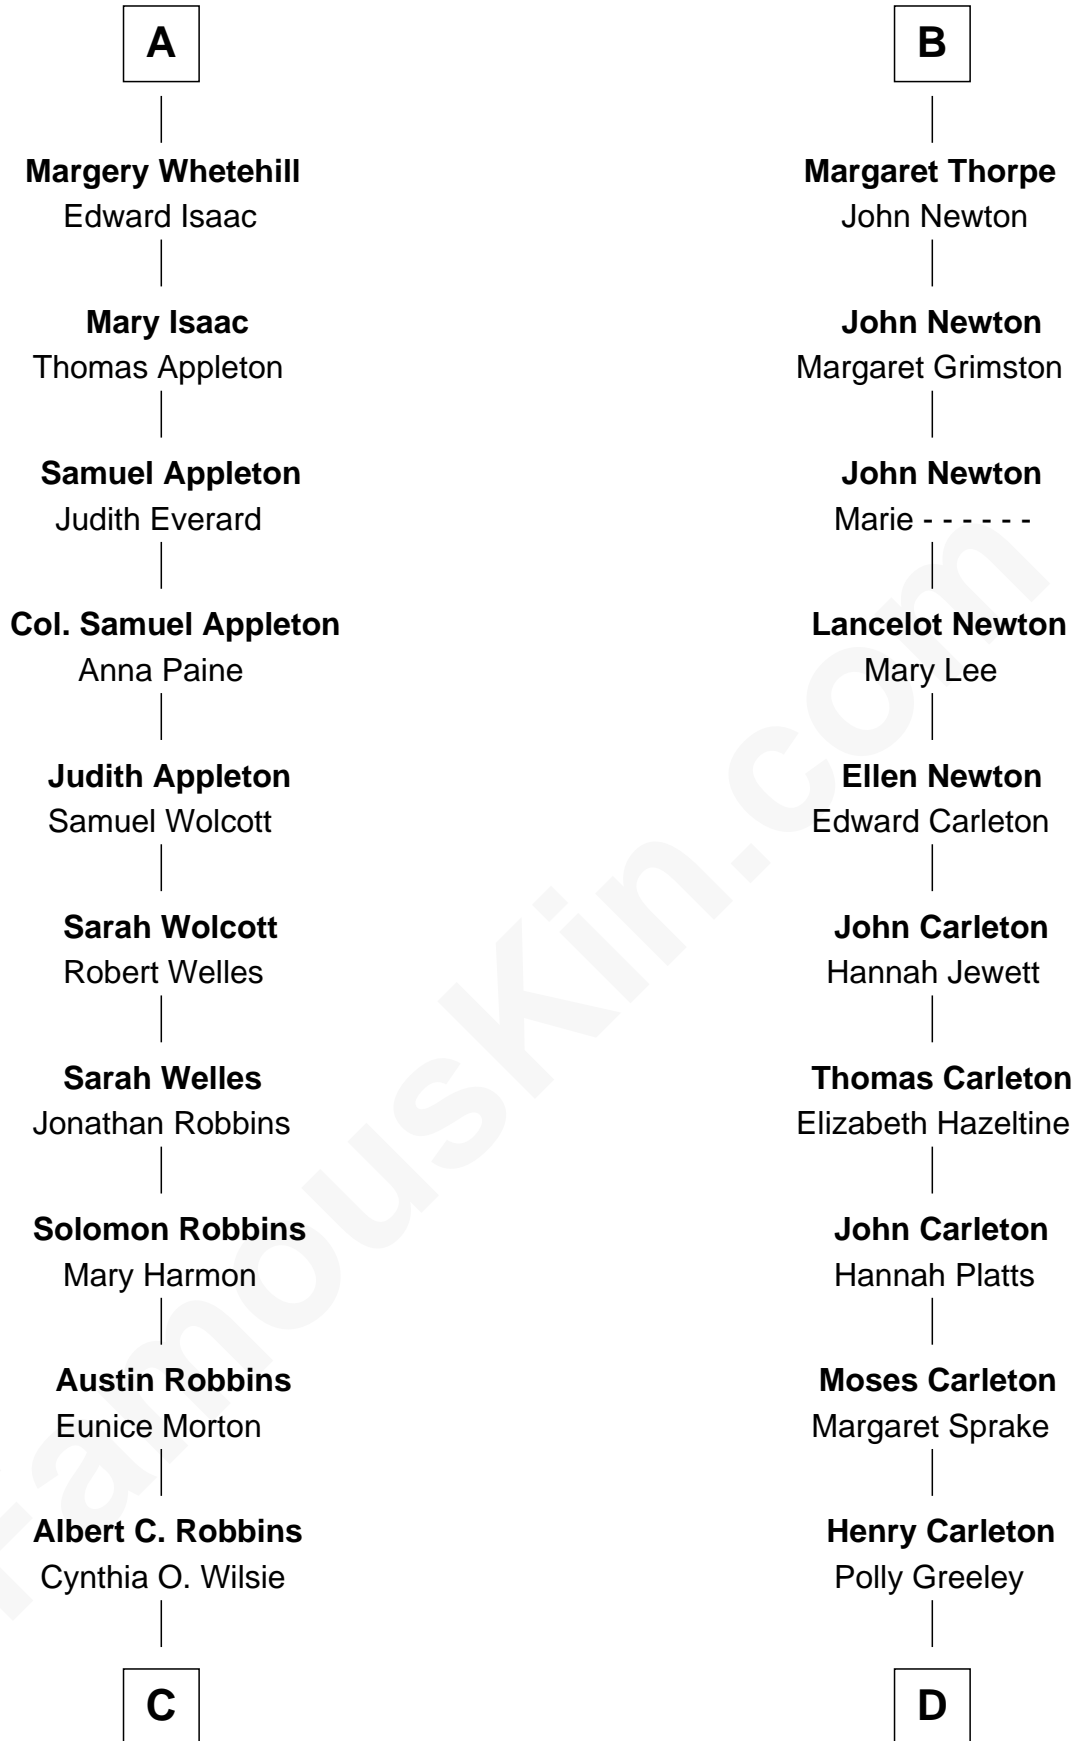

# FamousKin.com Relationship Chart of

**Tim Robbins**

*TV and Movie Actor*

18th cousin 2 times removed of

**Charles A. Pillsbury**

*Co-Founder of C.A. Pillsbury Co.*

**C**

**Walter A. Robbins**

Mary Judith Taylor

**Richard Leewilsie Robbins**

Agnes Josephine Hughes

**Gilbert Lee Robbins**

Mary Cecelia Bledsoe

**Tim Robbins**

*TV and Movie Actor*

**D**