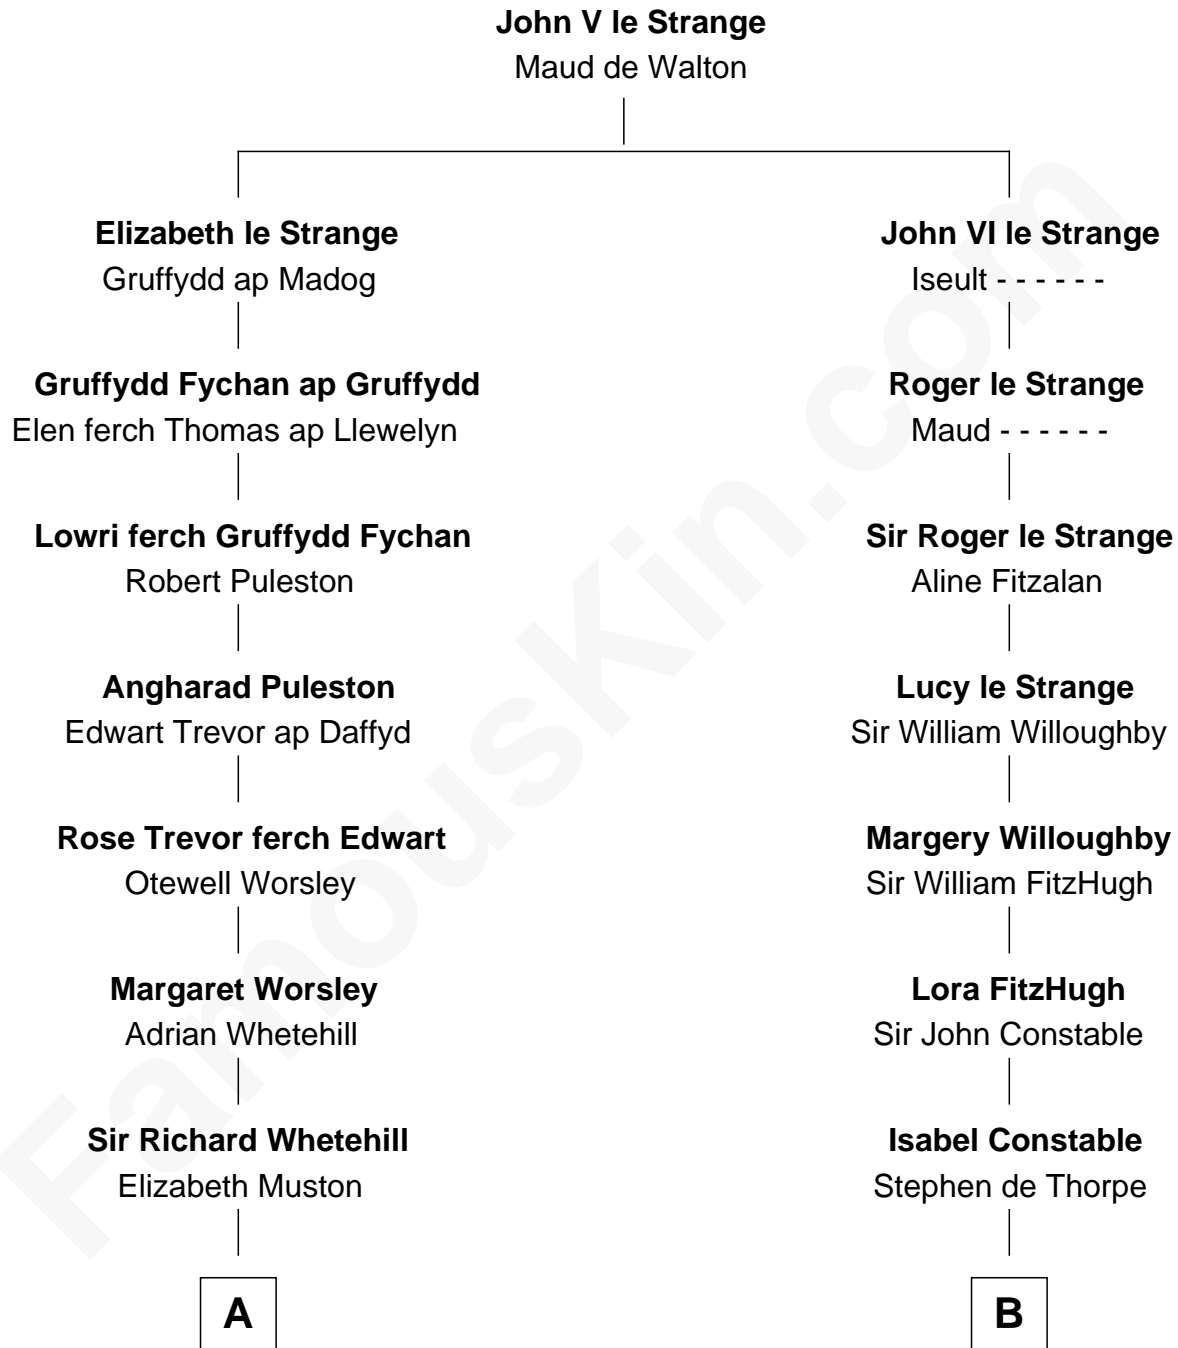

# FamousKin.com Relationship Chart of

**Tim Robbins**

*TV and Movie Actor*

18th cousin 2 times removed of

**Charles A. Pillsbury**

*Co-Founder of C.A. Pillsbury Co.*

**C**

**Walter A. Robbins**

Mary Judith Taylor

**Richard Leewilsie Robbins**

Agnes Josephine Hughes

**Gilbert Lee Robbins**

Mary Cecelia Bledsoe

**Tim Robbins**

*TV and Movie Actor*

**D**