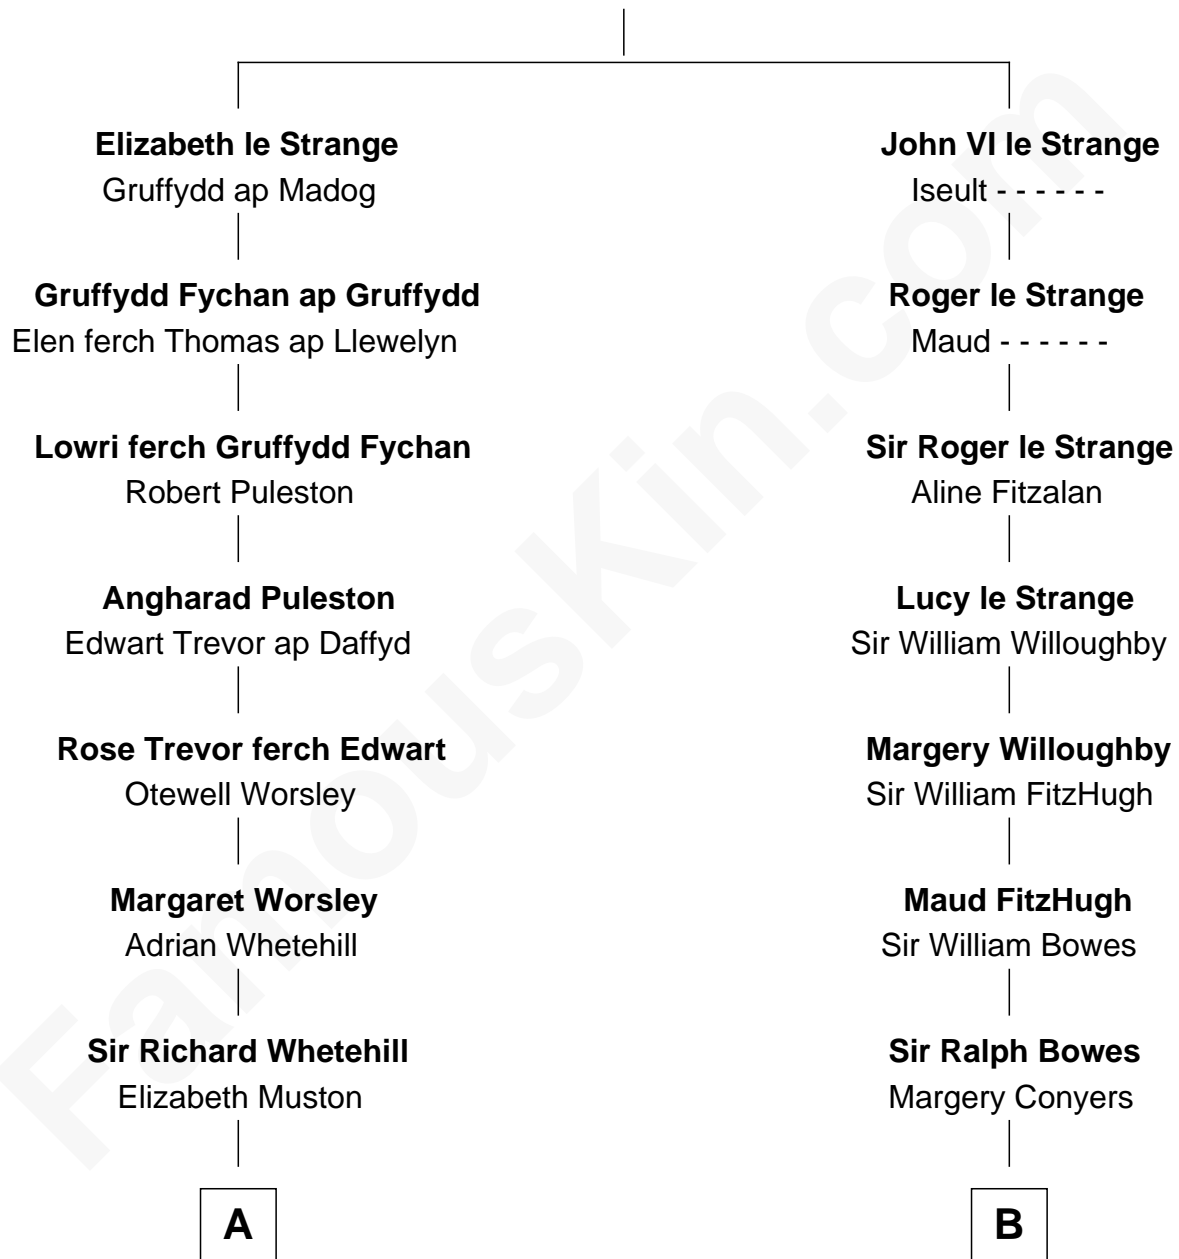

FamousKin.com Relationship Chart of

Tim Robbins

TV and Movie Actor

20th cousin 1 time removed of

Prince William

Prince of Wales

John V le Strange

Maud de Walton

C

Walter A. Robbins

Mary Judith Taylor

Richard Leewilsie Robbins

Agnes Josephine Hughes

Gilbert Lee Robbins

Mary Cecelia Bledsoe

Tim Robbins