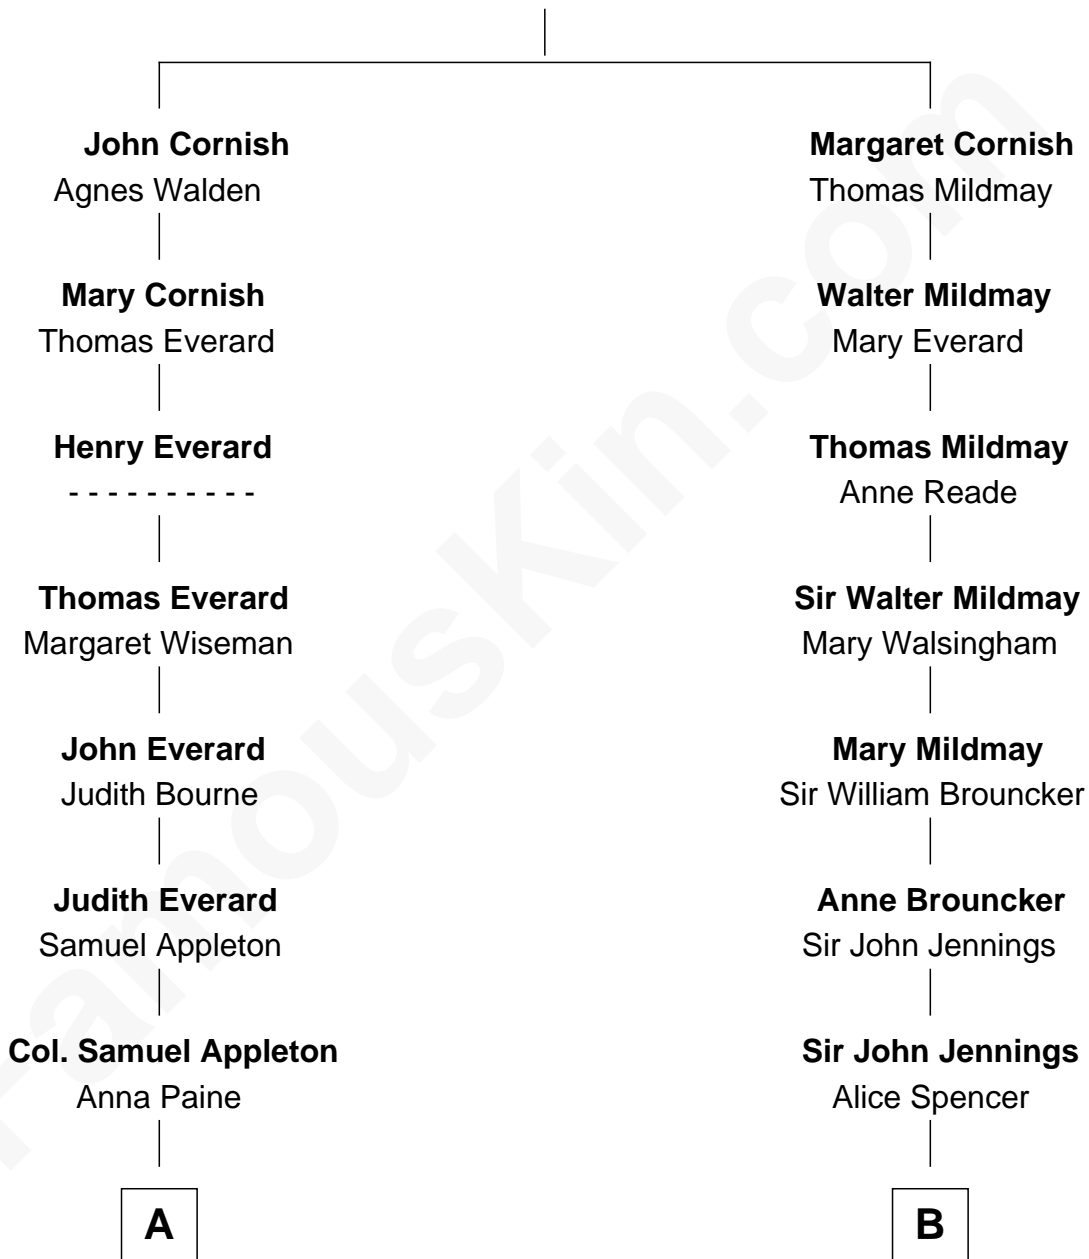

FamousKin.com Relationship Chart of

Tim Robbins

TV and Movie Actor

16th cousin 2 times removed of

Prince Harry

Duke of Sussex

John Cornish

C

Princess Diana Frances Spencer
Charles III, King of the United Kingdom

Prince Harry
Duke of Sussex

FamousKin.com