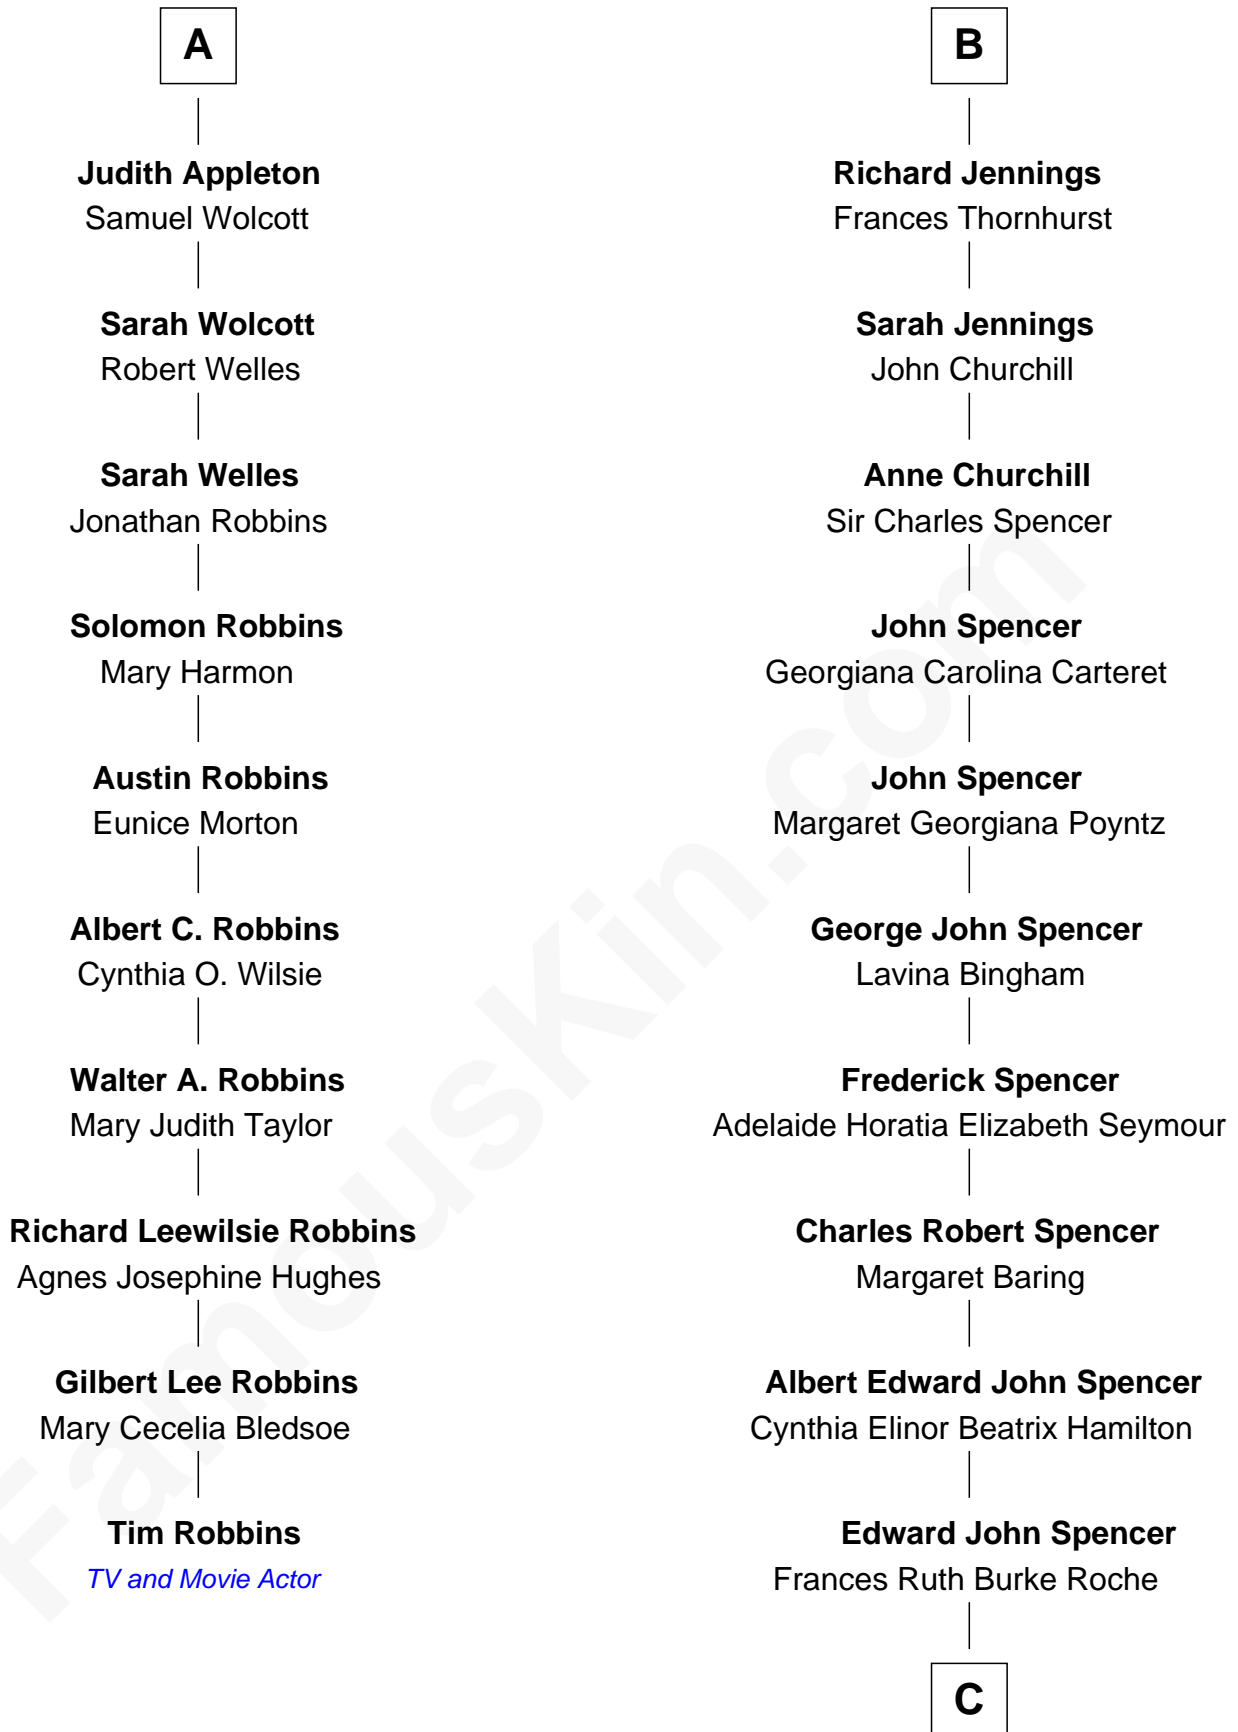

FamousKin.com Relationship Chart of

Tim Robbins

TV and Movie Actor

16th cousin 2 times removed of

Prince Harry

Duke of Sussex

John Cornish

C

Princess Diana Frances Spencer
Charles III, King of the United Kingdom

Prince Harry
Duke of Sussex

FamousKin.com