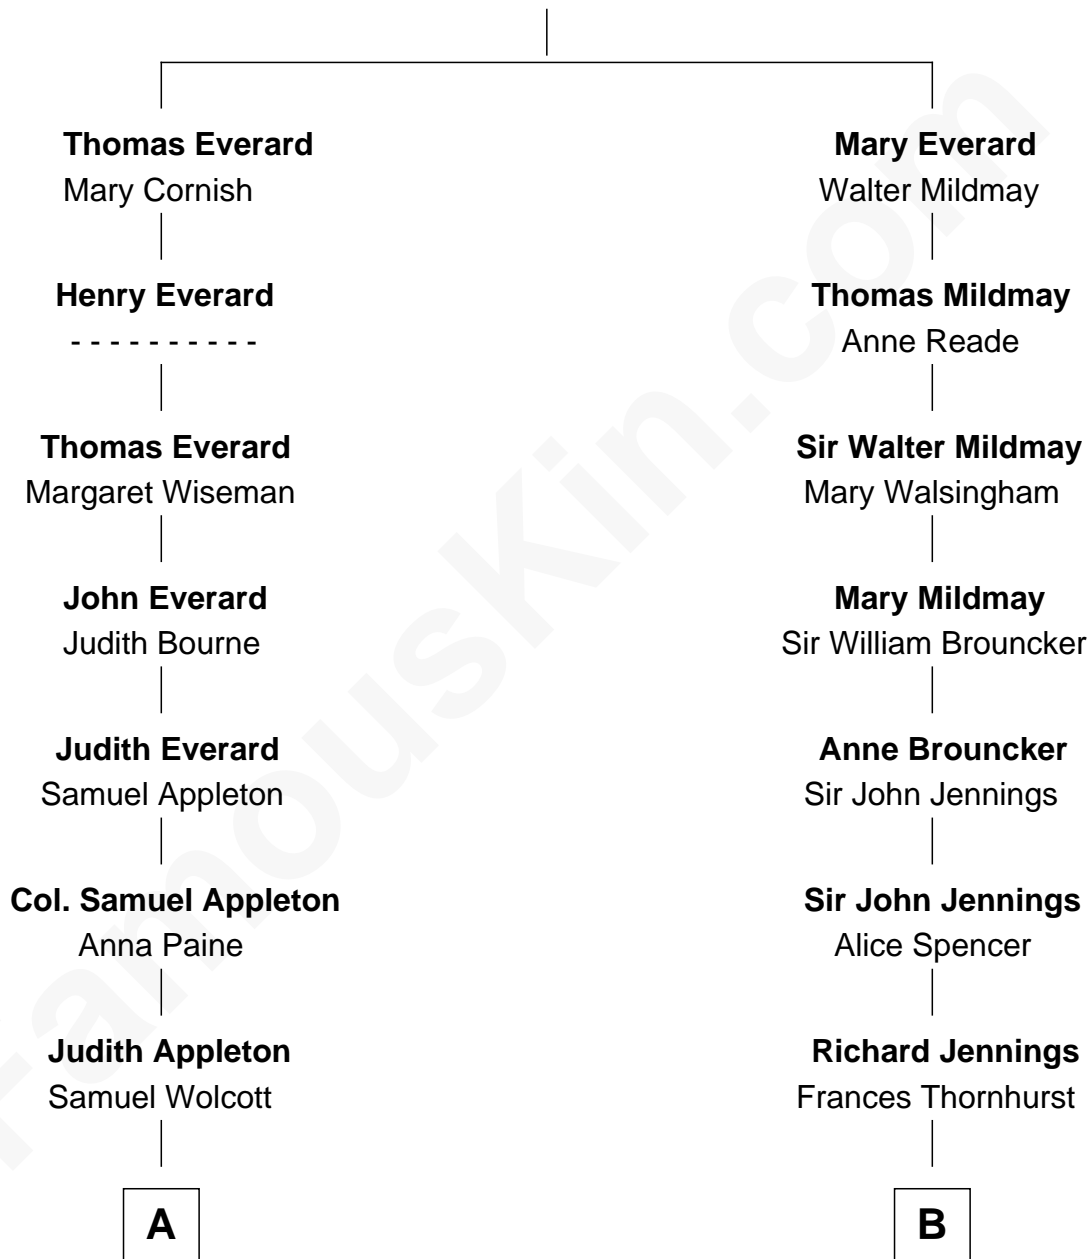

FamousKin.com Relationship Chart of

Tim Robbins

TV and Movie Actor

15th cousin 2 times removed of

Prince Harry

Duke of Sussex

John Everard

Tim Robbins photo by [Christopher Harte](#) (CC BY-SA 2.0)