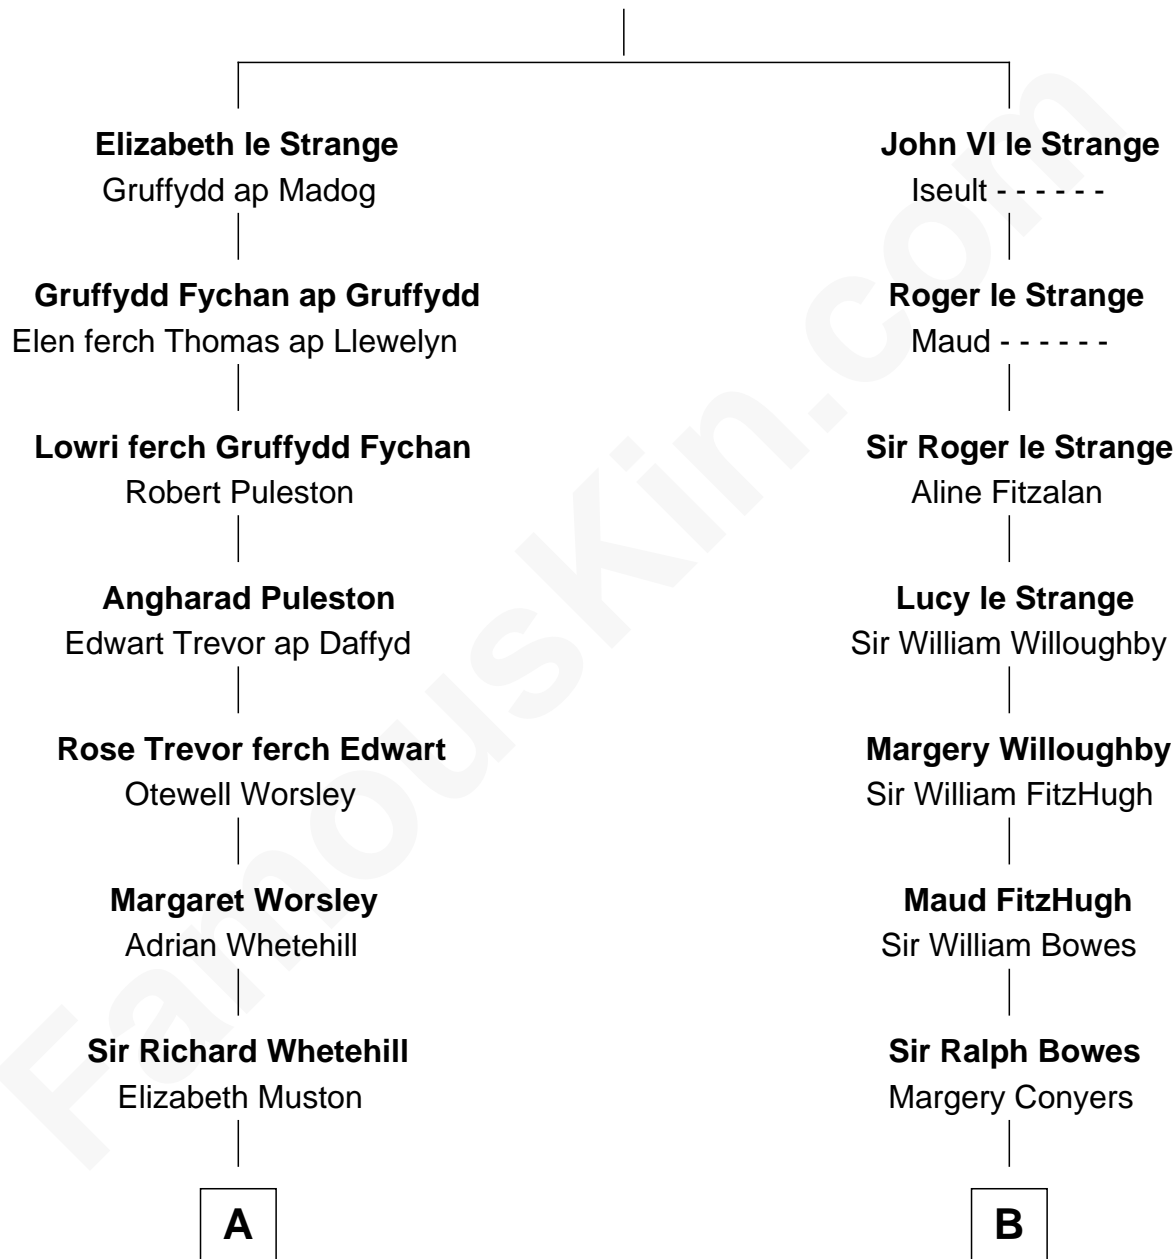

FamousKin.com Relationship Chart of

Tim Robbins

TV and Movie Actor

20th cousin 1 time removed of

Prince Harry

Duke of Sussex

John V le Strange

Maud de Walton

C

Walter A. Robbins

Mary Judith Taylor

Richard Leewilsie Robbins

Agnes Josephine Hughes

Gilbert Lee Robbins

Mary Cecelia Bledsoe

Tim Robbins