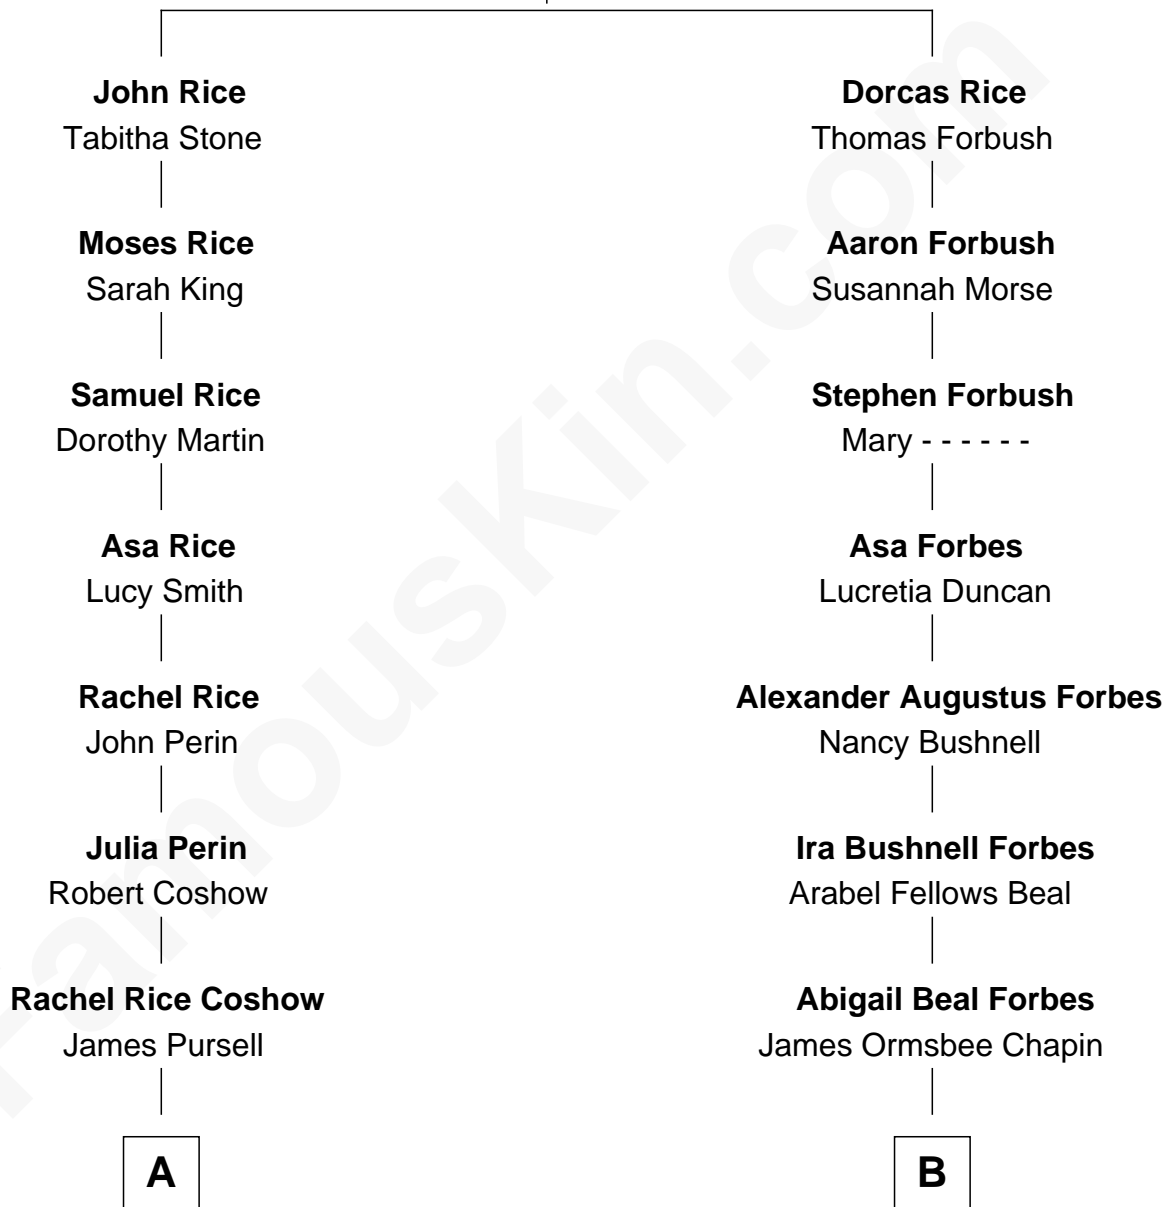

FamousKin.com Relationship Chart of

Tim Robbins

TV and Movie Actor

8th cousin 2 times removed of

Harry Chapin

Singer and Songwriter

Edward Rice

Agnes Bent

A

Martha Alice Pursell
James William Bledsoe

Maynard Tevis Bledsoe
Thelma Cecilia Matthews

Mary Cecelia Bledsoe
Gilbert Lee Robbins

Tim Robbins
TV and Movie Actor

B

James Forbes Chapin
Jeanne Elspeth Burke

Harry Chapin
Singer and Songwriter