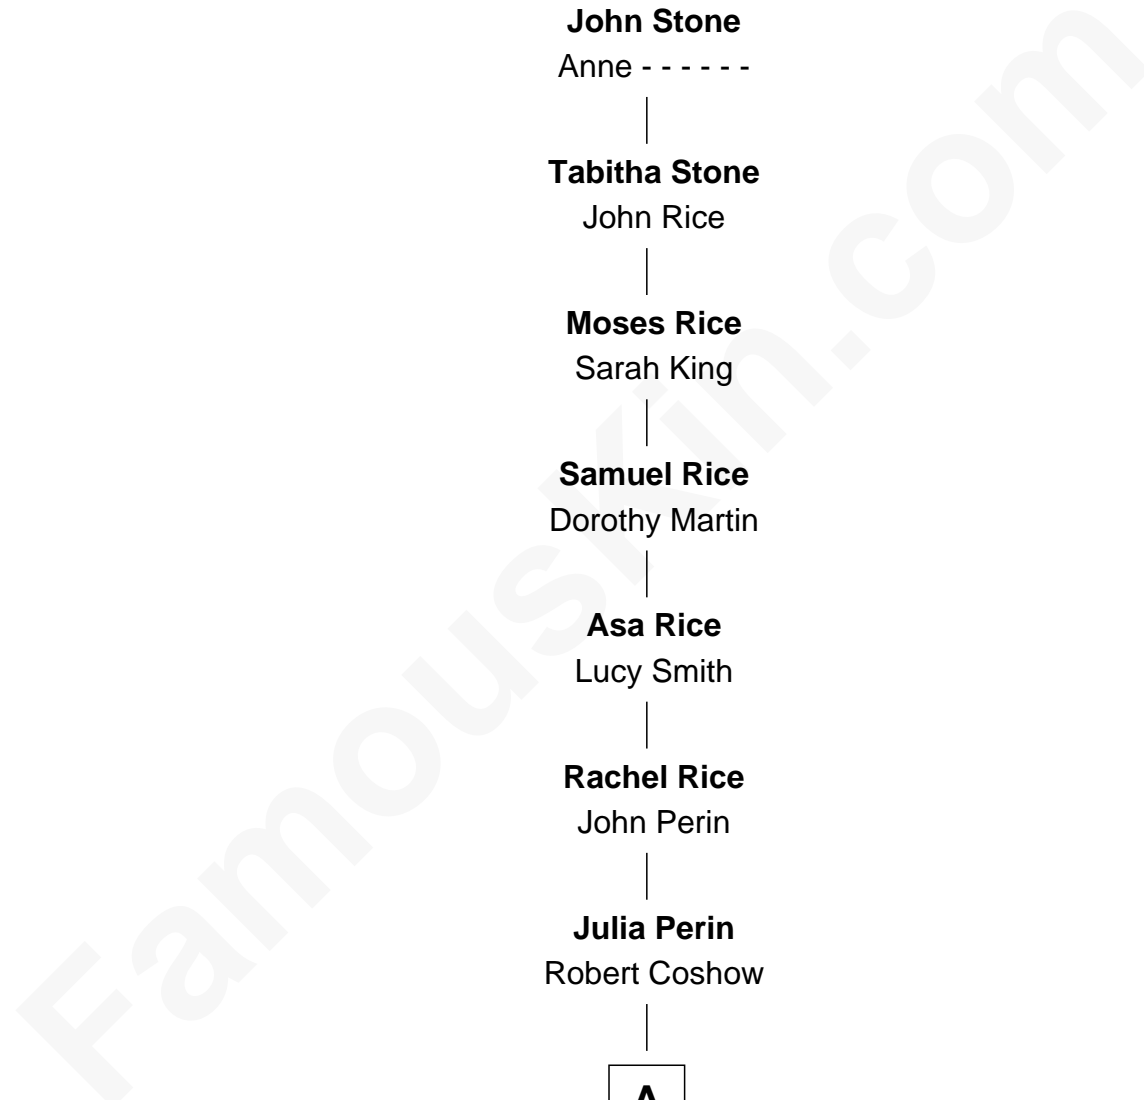

FamousKin.com Relationship Chart of

Tim Robbins

TV and Movie Actor

10th Great-grandson of

Gregory Stone

(c1592 - 1672) Great Migration Immigrant 1635

Gregory Stone

Margaret Garrad

John Stone

Anne - - - - -

Tabitha Stone

John Rice

Moses Rice

Sarah King

Samuel Rice

Dorothy Martin

Asa Rice

Lucy Smith

Rachel Rice

John Perin

Julia Perin

Robert Coshow

A

A