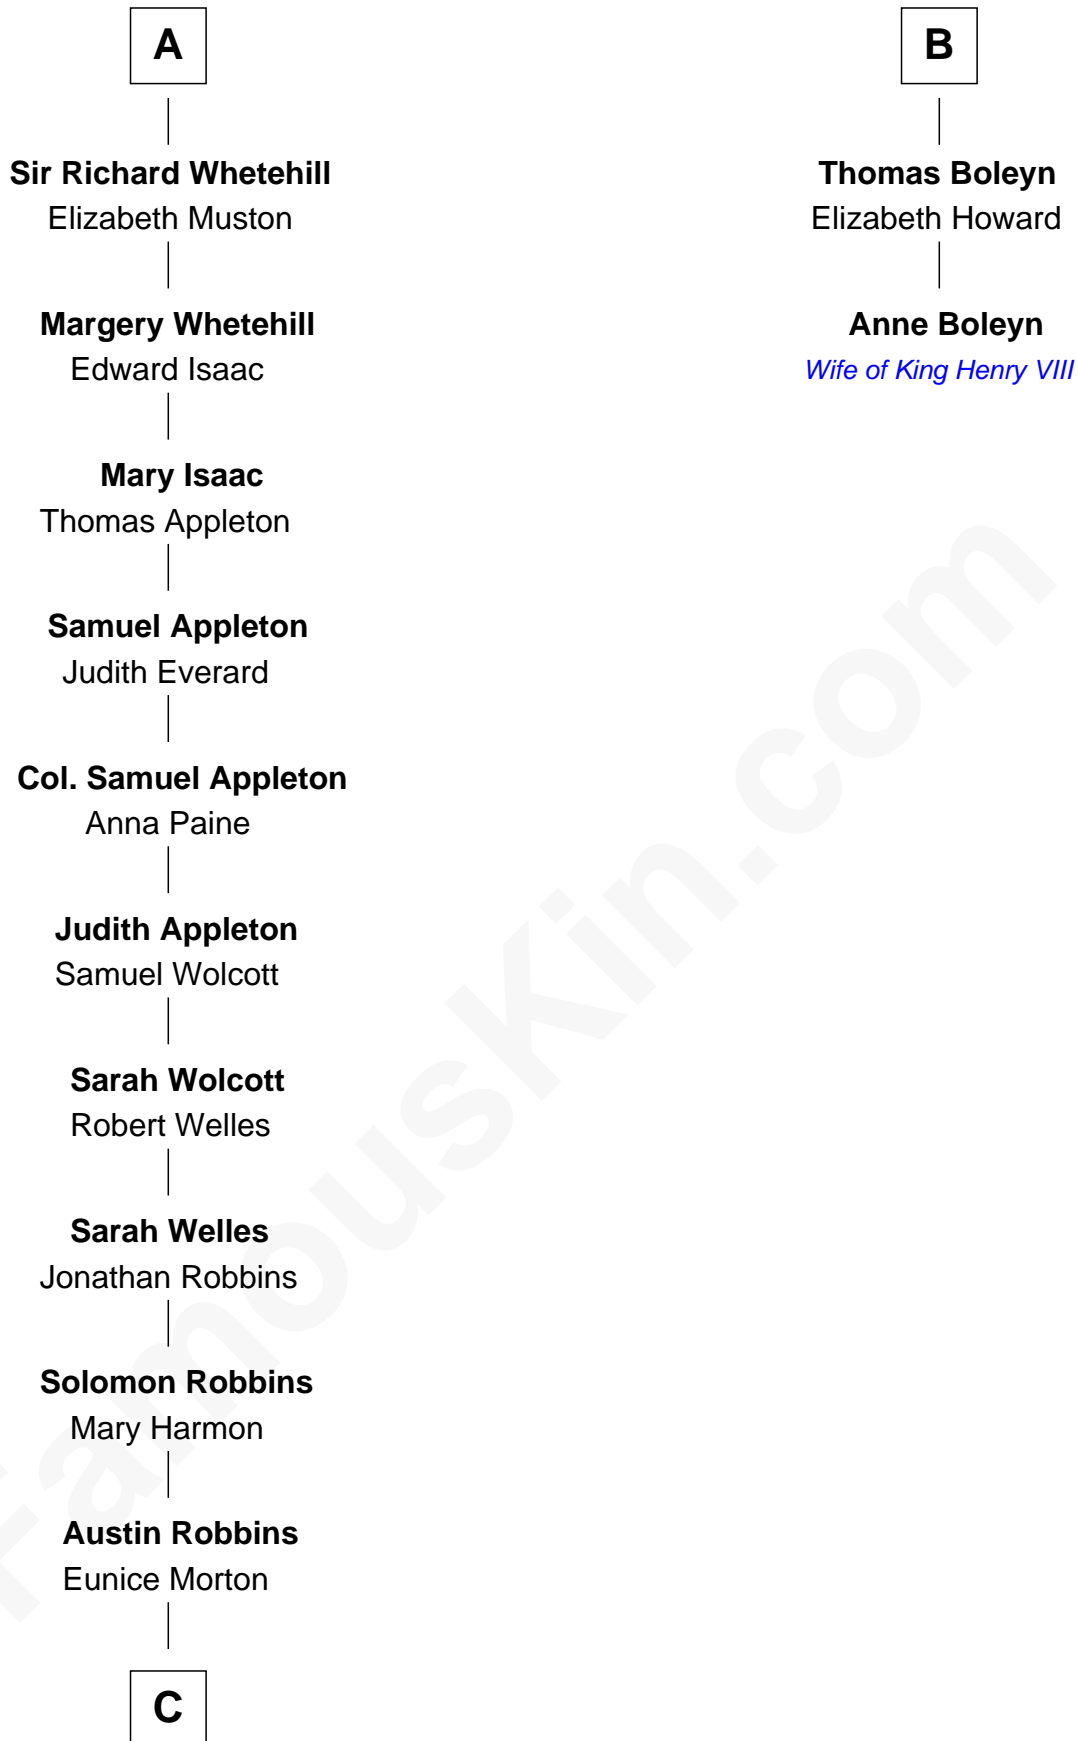

# FamousKin.com Relationship Chart of

**Tim Robbins**

*TV and Movie Actor*

8th cousin 13 times removed of

**Anne Boleyn**

*2nd Wife of King Henry VIII*

**C**

—  
**Albert C. Robbins**

Cynthia O. Wilsie

—  
**Walter A. Robbins**

Mary Judith Taylor

—  
**Richard Leewilsie Robbins**

Agnes Josephine Hughes

—  
**Gilbert Lee Robbins**

Mary Cecelia Bledsoe

—  
**Tim Robbins**