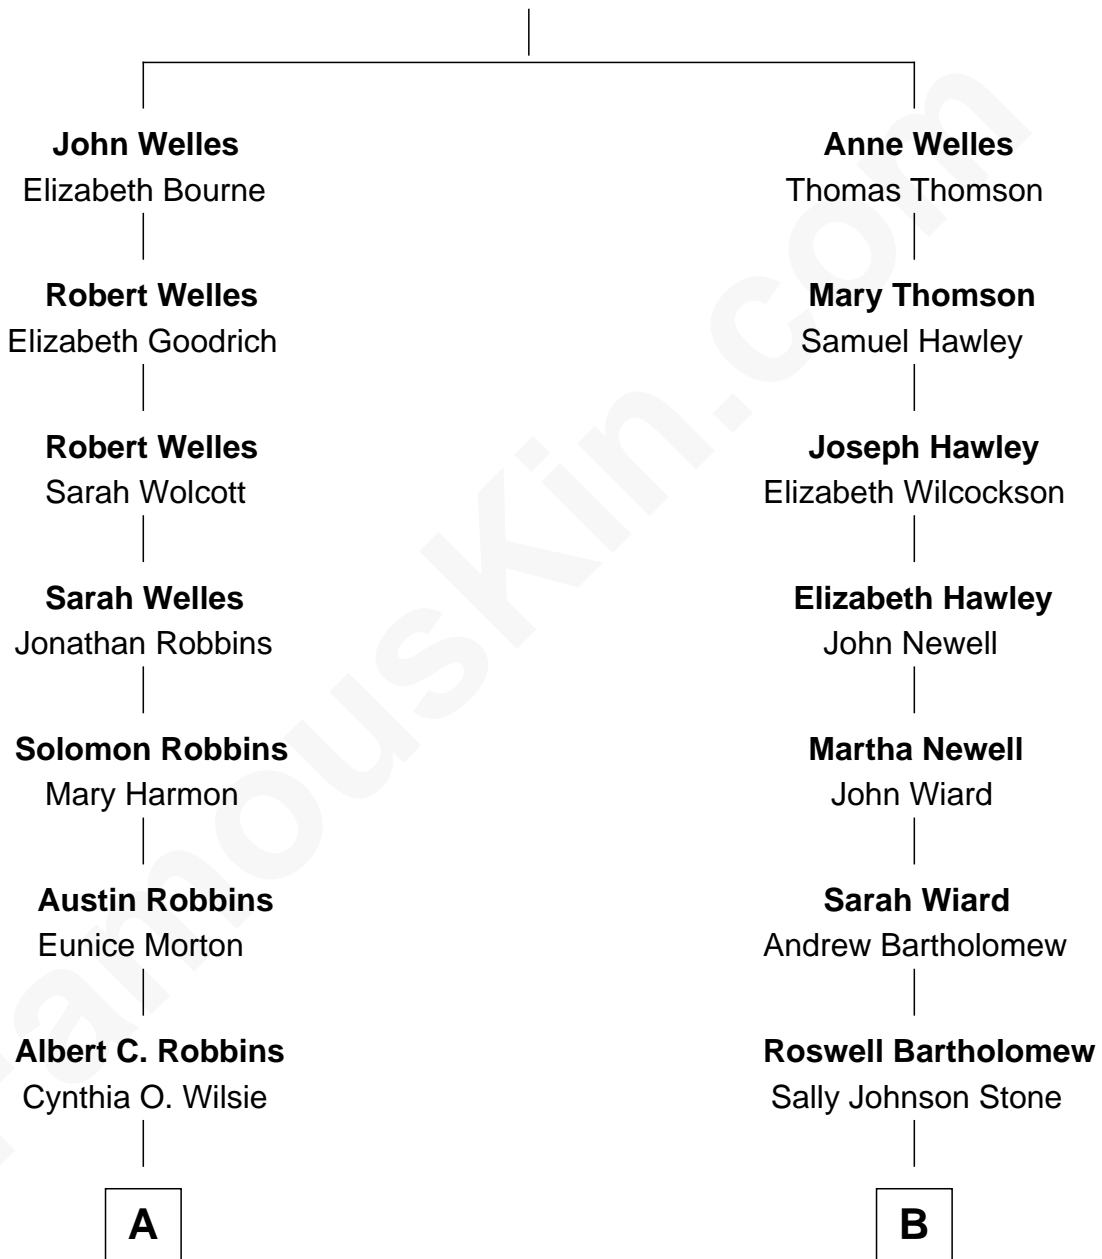

FamousKin.com Relationship Chart of

Tim Robbins

TV and Movie Actor

10th cousin 1 time removed of

Bill Weld

68th Governor of Massachusetts

Thomas Welles

Alice Tomes

A

Walter A. Robbins

Mary Judith Taylor

Richard Leewilsie Robbins

Agnes Josephine Hughes

Gilbert Lee Robbins

Mary Cecelia Bledsoe

Tim Robbins

TV and Movie Actor

B

George Medad Bartholomew

Fanny Griswold Fowler

Fanny Elizabeth Bartholomew

Dr. Francis Minot Weld

Francis Minot Weld

Margaret Low White