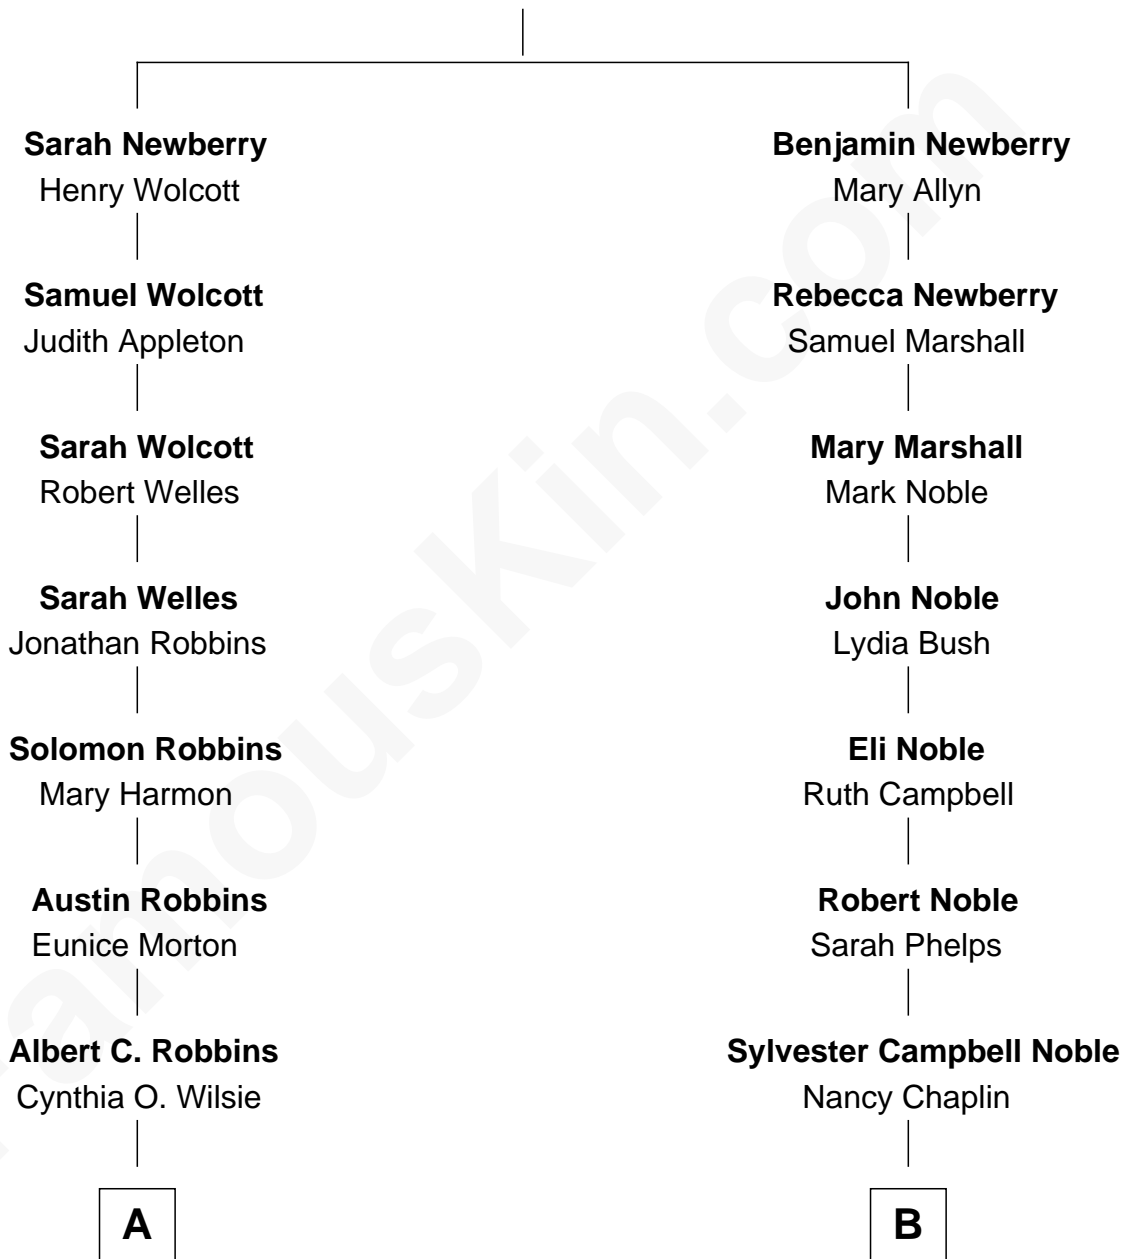

FamousKin.com Relationship Chart of

Tim Robbins

TV and Movie Actor

8th cousin 2 times removed of

Eugene Foss

45th Governor of Massachusetts

Thomas Newberry

Joan Dabinott

A

Walter A. Robbins

Mary Judith Taylor

Richard Leewilsie Robbins

Agnes Josephine Hughes

Gilbert Lee Robbins

Mary Cecelia Bledsoe

Tim Robbins

TV and Movie Actor

B

Marcia Cordelia Noble

George Edmund Foss

Eugene Foss

45th Governor of Massachusetts

FamousKin.com