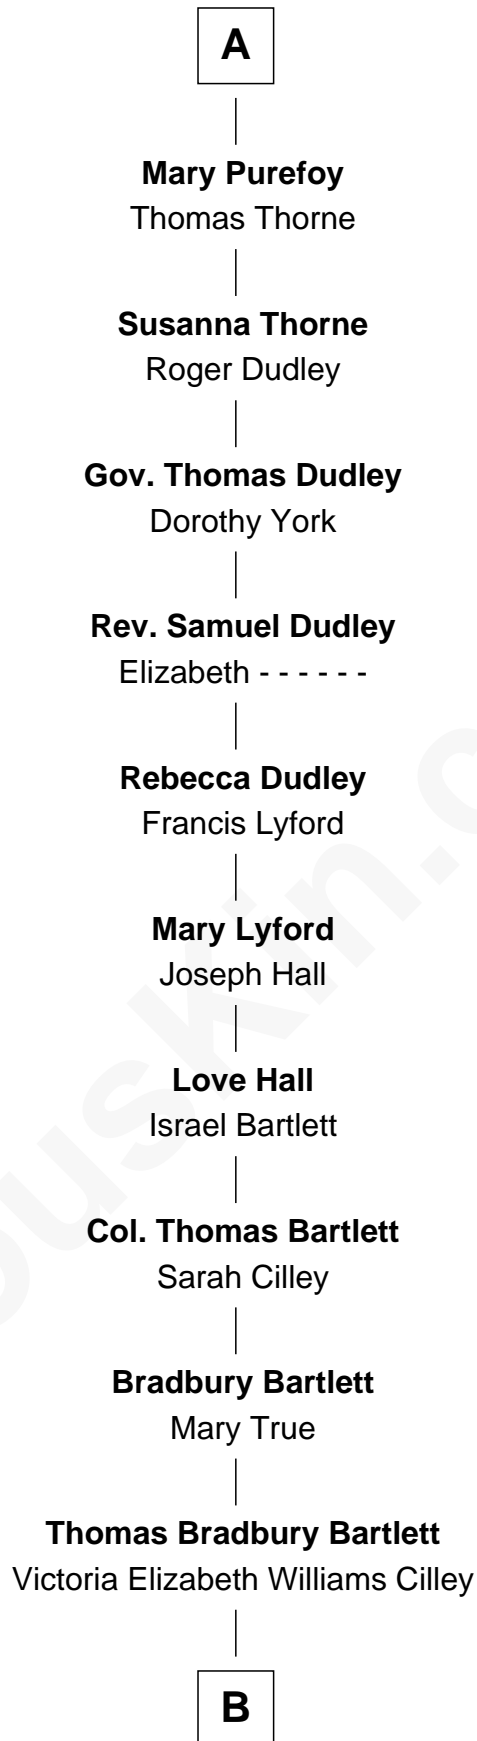

## Relationship Chart of

### Alice de Audley

18th Great-grandmother of

**Alan Shepard**

*Mercury and Apollo Astronaut*

**Alice de Audley**

Sir Hugh de Meynell

**Isabel de Meynell**

Sir Thomas de Shirley

**Alice Denton**

Nicholas Purefoy

**Edward Purefoy**

Anne Fettiplace

**A**

**B**

—  
**Annie Elizabeth Bartlett**  
Frederick Johnson Shepard

—  
**Alan Bartlett Shepard**  
Pauline Renza Emerson

—  
**Alan Shepard**  
*Mercury and Apollo Astronaut*

FamousKin.com