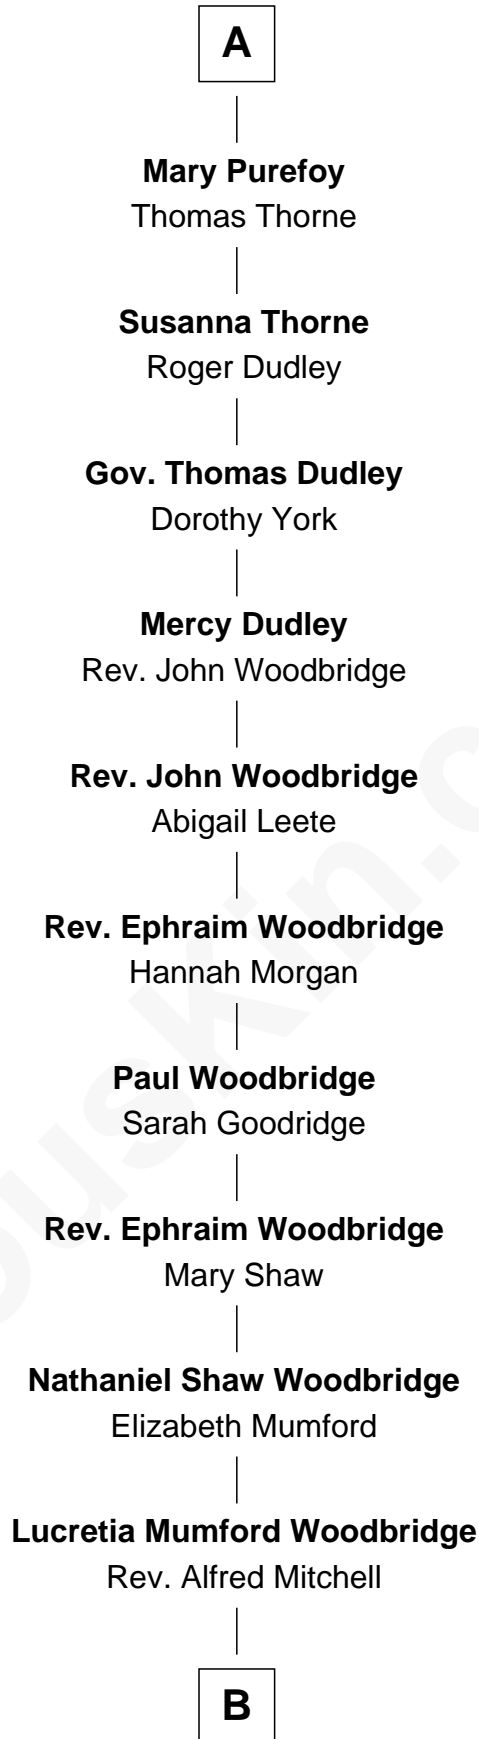

## Relationship Chart of

### Alice de Audley

21st Great-grandmother of

**Paget Brewster**  
*TV Actress*

**Alice de Audley**  
Sir Hugh de Meynell

**Isabel de Meynell**  
Sir Thomas de Shirley

**Sir Hugh Shirley**  
Beatrice Brewes

**Sir Ralph Shirley**  
Joan Basset

**Beatrice Shirley**  
John Brome

**Isabel Brome**  
John Denton

**Alice Denton**  
Nicholas Purefoy

**Edward Purefoy**  
Anne Fettiplace

**A**

**B**

—  
**Donald Grant Mitchell**

Hathaway Tew

—  
**Paget Brewster**

*TV Actress*