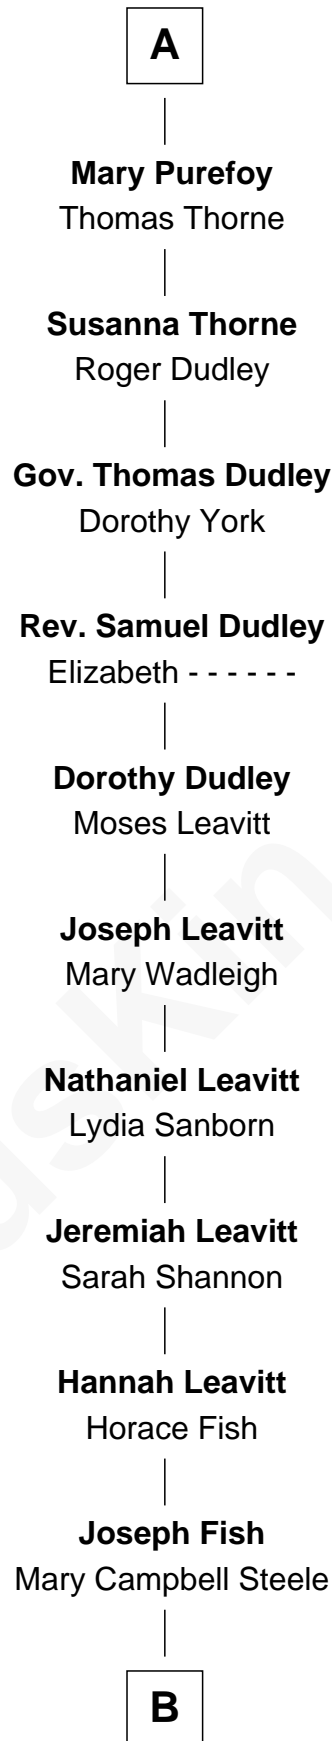

FamousKin.com

Relationship Chart of

Alice de Audley

20th Great-grandmother of

Keri Russell

TV and Movie Actress

Alice de Audley
Sir Hugh de Meynell

Isabel de Meynell
Sir Thomas de Shirley

Sir Hugh Shirley
Beatrice Brewes

Sir Ralph Shirley
Joan Basset

Beatrice Shirley
John Brome

Isabel Brome
John Denton

Alice Denton
Nicholas Purefoy

Edward Purefoy
Anne Fettiplace

A

B

John Lazelle Fish

Melvina Cheney

Karl Joseph Fish

Mary Emma McNeil

Emma Inez Fish

Kermit Sylvester Stephens

Stephanie Stephens

David Harold Russell